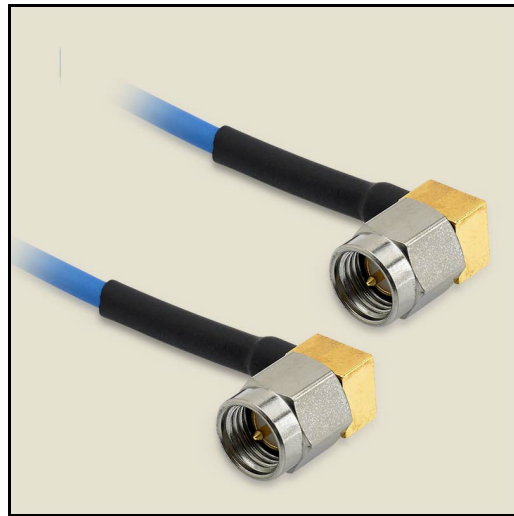

Product Features

P1-SMAPRA/SMAPRA-085CJ-13 is an RF Cable that is part of P1dB's YouForm™ conformable cable assembly series. It is a 13 inch SMA Male Right Angle to SMA Male Right Angle Jacketed Conformable cable assembly that utilizes 085CJ conformable coax with a diameter of 0.102 inches. The RF cable assembly operates to 18 GHz with a max VSWR of 1.35:1. YouForm™ cables are conformable and jacketed conformable versions 085 and 141 semi-rigid coax cables and meet RG402 and RG405 dimensional and electrical specifications. YouForm™ cable assemblies can operate up to 18 GHz, depending on the configuration. The advantage of YouForm™ conformable cables over semi-rigid are their ability to be formed by hand multiple times, while semi-rigid cables can be formed only once with special bending tools.

Mechanical And Environmental Specifications:

Parameter	Description	Notes
Connector 1	SMA Male Right Angle	
Connector 1 Coupling Nut	Passivated Stainless Steel	
Connector 1 Body	Gold Plated Brass	
Connector 1 Contact	Gold Plated Brass	
Connector 2	SMA Male Right Angle	
Connector 2 Coupling Nut	Passivated Stainless Steel	
Connector 2 Body	Gold Plated Brass	
Connector 2 Contact	Gold Plated Brass	
Coax Cable	Jacketed Conformable	
Cable Type	085CJ	
Cable Inner Conductor	SPCW	
Dielectric	PTFE	
Shield	1. Tinned Cu/Sn Braid	
Jacket	FEP	

P1-SMAPRA/SMAPRA-085CJ-13

SMA Male Right Angle to SMA Male Right Angle cable assembly using 085CJ Jacketed Conformable Coax, 13 inches long, Operating to 18 GHz.

Parameter	Description	Notes
Coax Diameter	0.102	
Minimum Bend Radius	0.38	
Length	13.0	
Operating Temperature	-85.0 to 200.0 °C	
RoHS Compliance	Yes	