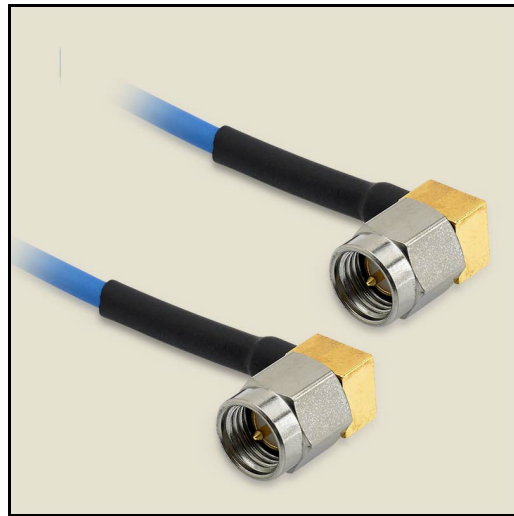

Product Features

P1-SMAPRA/SMAPRA-085CJ-17 is an RF Cable that is part of P1dB's YouForm™ conformable cable assembly series. It is a 17 inch SMA Male Right Angle to SMA Male Right Angle Jacketed Conformable cable assembly that utilizes 085CJ conformable coax with a diameter of 0.102 inches. The RF cable assembly operates to 18 GHz with a max VSWR of 1.35:1. YouForm™ cables are conformable and jacketed conformable versions 085 and 141 semi-rigid coax cables and meet RG402 and RG405 dimensional and electrical specifications. YouForm™ cable assemblies can operate up to 18 GHz, depending on the configuration. The advantage of YouForm™ conformable cables over semi-rigid are their ability to be formed by hand multiple times, while semi-rigid cables can be formed only once with special bending tools.

Mechanical And Environmental Specifications:

Parameter	Description	Notes
Connector 1	SMA Male Right Angle	
Connector 1 Coupling Nut	Passivated Stainless Steel	
Connector 1 Body	Gold Plated Brass	
Connector 1 Contact	Gold Plated Brass	
Connector 2	SMA Male Right Angle	
Connector 2 Coupling Nut	Passivated Stainless Steel	
Connector 2 Body	Gold Plated Brass	
Connector 2 Contact	Gold Plated Brass	
Coax Cable	Jacketed Conformable	
Cable Type	085CJ	
Cable Inner Conductor	SPCW	
Dielectric	PTFE	
Shield	1. Tinned Cu/Sn Braid	
Jacket	FEP	

P1-SMAPRA/SMAPRA-085CJ-17

SMA Male Right Angle to SMA Male Right Angle cable assembly using 085CJ Jacketed Conformable Coax, 17 inches long, Operating to 18 GHz.

Parameter	Description	Notes
Coax Diameter	0.102	
Minimum Bend Radius	0.38	
Length	17.0	
Operating Temperature	-85.0 to 200.0 °C	
RoHS Compliance	Yes	