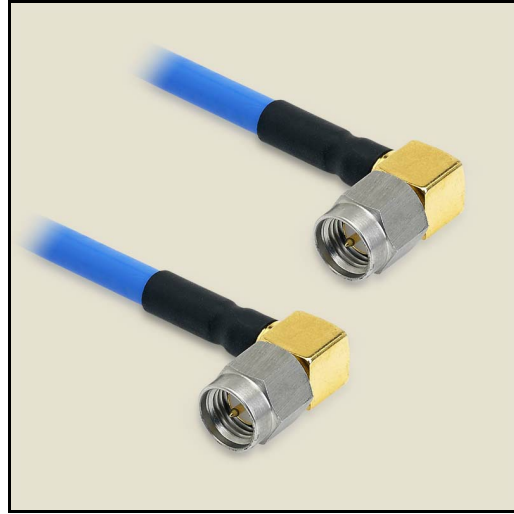

## Product Features

P1-SMAPRA/SMAPRA-141CJ-10 is an RF Cable that is part of P1dB's YouForm™ conformable cable assembly series. It is a 10 inch SMA Male Right Angle to SMA Male Right Angle Jacketed Conformable cable assembly that utilizes 141CJ conformable coax with a diameter of 0.168 inches. The RF cable assembly operates to 18 GHz with a max VSWR of 1.35:1. YouForm™ cables are conformable and jacketed conformable versions 085 and 141 semi-rigid coax cables and meet RG402 and RG405 dimensional and electrical specifications. YouForm™ cable assemblies can operate up to 18 GHz, depending on the configuration. The advantage of YouForm™ conformable cables over semi-rigid are their ability to be formed by hand multiple times, while semi-rigid cables can be formed only once with special bending tools.

## Mechanical And Environmental Specifications:

Parameter	Description	Notes
Connector 1	SMA Male Right Angle	
Connector 1 Coupling Nut	Passivated Stainless Steel	
Connector 1 Body	Gold Plated Brass	
Connector 1 Contact	Gold Plated Brass	
Connector 2	SMA Male Right Angle	
Connector 2 Coupling Nut	Passivated Stainless Steel	
Connector 2 Body	Gold Plated Brass	
Connector 2 Contact	Gold Plated Brass	
Coax Cable	Jacketed Conformable	
Cable Type	141CJ	
Cable Inner Conductor	SPCW	
Dielectric	PTFE	
Shield	1. Tinned Cu/Sn Braid	
Jacket	FEP	

# P1-SMAPRA/SMAPRA-141CJ-10

SMA Male Right Angle to SMA Male Right Angle cable assembly using 141CJ Jacketed Conformable Coax, 10 inches long, Operating to 18 GHz.

Parameter	Description	Notes
Coax Diameter	0.168	
Minimum Bend Radius	0.38	
Length	10.0	
Operating Temperature	-85.0 to 200.0 °C	
RoHS Compliance	Yes	