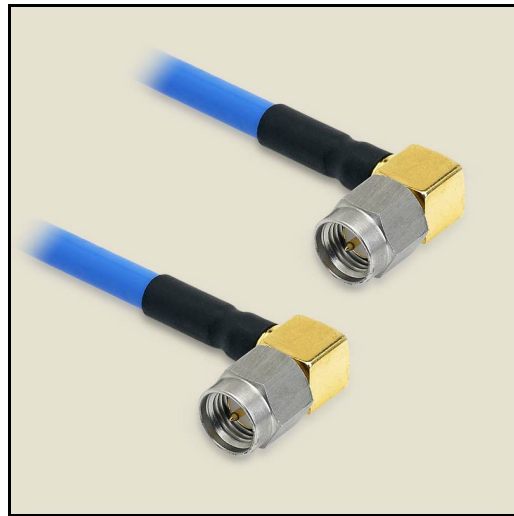

## Product Features

P1-SMAPRA/SMAPRA-141CJ-12 is an RF Cable that is part of P1dB's YouForm™ conformable cable assembly series. It is a 12 inch SMA Male Right Angle to SMA Male Right Angle Jacketed Conformable cable assembly that utilizes 141CJ conformable coax with a diameter of 0.168 inches. The RF cable assembly operates to 18 GHz with a max VSWR of 1.35:1. YouForm™ cables are conformable and jacketed conformable versions 085 and 141 semi-rigid coax cables and meet RG402 and RG405 dimensional and electrical specifications. YouForm™ cable assemblies can operate up to 18 GHz, depending on the configuration. The advantage of YouForm™ conformable cables over semi-rigid are their ability to be formed by hand multiple times, while semi-rigid cables can be formed only once with special bending tools.

## Mechanical And Environmental Specifications:

Parameter	Description	Notes
Connector 1	SMA Male Right Angle	
Connector 1 Coupling Nut	Passivated Stainless Steel	
Connector 1 Body	Gold Plated Brass	
Connector 1 Contact	Gold Plated Brass	
Connector 2	SMA Male Right Angle	
Connector 2 Coupling Nut	Passivated Stainless Steel	
Connector 2 Body	Gold Plated Brass	
Connector 2 Contact	Gold Plated Brass	
Coax Cable	Jacketed Conformable	
Cable Type	141CJ	
Cable Inner Conductor	SPCW	
Dielectric	PTFE	
Shield	1. Tinned Cu/Sn Braid	
Jacket	FEP	

# P1-SMAPRA/SMAPRA-141CJ-12

SMA Male Right Angle to SMA Male Right Angle cable assembly using 141CJ Jacketed Conformable Coax, 12 inches long, Operating to 18 GHz.

Parameter	Description	Notes
Coax Diameter	0.168	
Minimum Bend Radius	0.38	
Length	12.0	
Operating Temperature	-85.0 to 200.0 °C	
RoHS Compliance	Yes	