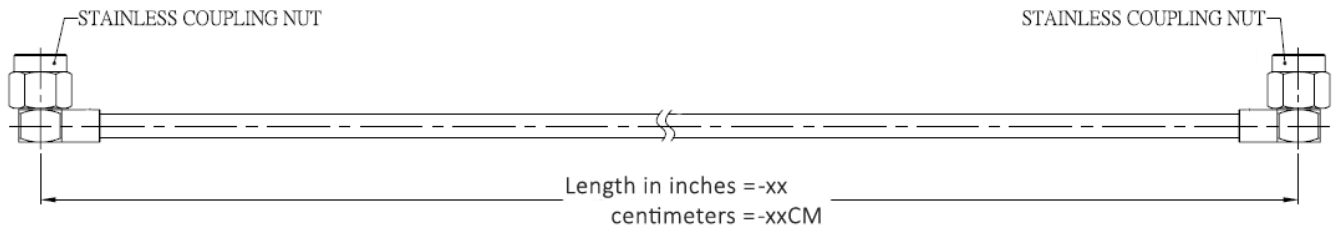

P1-SMAPRA/SMAPRA-141CJ-12

SMA Male Right Angle to SMA Male Right Angle cable assembly using 141CJ Jacketed Conformable Coax, 12 inches long, Operating to 18 GHz.

Parameter	Description	Notes
Coax Diameter	0.168	
Minimum Bend Radius	0.38	
Length	12.0	
Operating Temperature	-85.0 to 200.0 °C	
RoHS Compliance	Yes	

Drawing

Product Notes