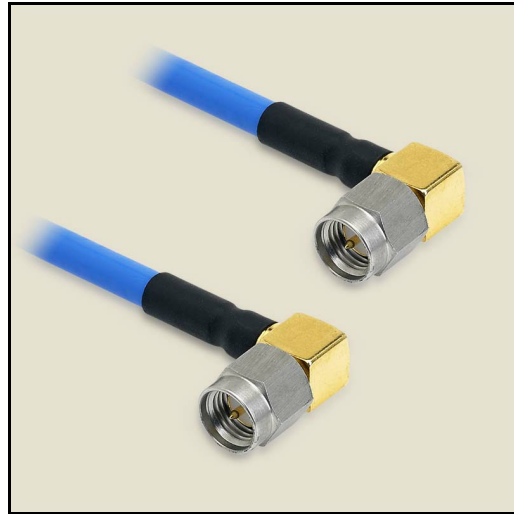

Product Features

P1-SMAPRA/SMAPRA-141CJ-12 is an RF Cable that is part of P1dB's YouForm™ conformable cable assembly series. It is a 12 inch SMA Male Right Angle to SMA Male Right Angle Jacketed Conformable cable assembly that utilizes 141CJ conformable coax with a diameter of 0.168 inches. The RF cable assembly operates to 18 GHz with a max VSWR of 1.35:1. YouForm™ cables are conformable and jacketed conformable versions 085 and 141 semi-rigid coax cables and meet RG402 and RG405 dimensional and electrical specifications. YouForm™ cable assemblies can operate up to 18 GHz, depending on the configuration. The advantage of YouForm™ conformable cables over semi-rigid are their ability to be formed by hand multiple times, while semi-rigid cables can be formed only once with special bending tools.

Mechanical And Environmental Specifications:

Parameter	Description	Notes
Connector 1	SMA Male Right Angle	
Connector 1 Coupling Nut	Passivated Stainless Steel	
Connector 1 Body	Gold Plated Brass	
Connector 1 Contact	Gold Plated Brass	
Connector 2	SMA Male Right Angle	
Connector 2 Coupling Nut	Passivated Stainless Steel	
Connector 2 Body	Gold Plated Brass	
Connector 2 Contact	Gold Plated Brass	
Coax Cable	Jacketed Conformable	
Cable Type	141CJ	
Cable Inner Conductor	SPCW	
Dielectric	PTFE	
Shield	1. Tinned Cu/Sn Braid	
Jacket	FEP	

P1-SMAPRA/SMAPRA-141CJ-12

SMA Male Right Angle to SMA Male Right Angle cable assembly using 141CJ Jacketed Conformable Coax, 12 inches long, Operating to 18 GHz.

Parameter	Description	Notes
Coax Diameter	0.168	
Minimum Bend Radius	0.38	
Length	12.0	
Operating Temperature	-85.0 to 200.0 °C	
RoHS Compliance	Yes	