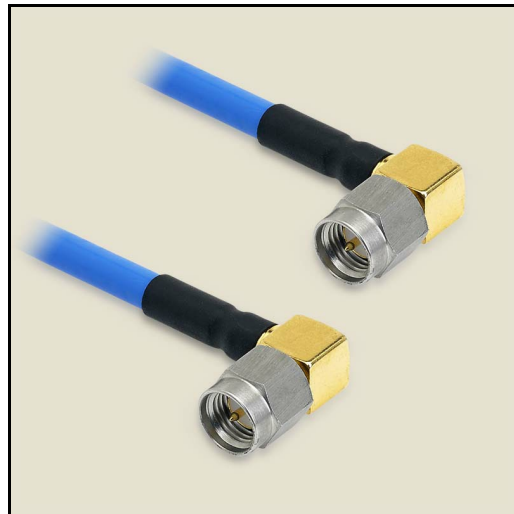

## Product Features

P1-SMAPRA/SMAPRA-141CJ-14 is an RF Cable that is part of P1dB's YouForm™ conformable cable assembly series. It is a 14 inch SMA Male Right Angle to SMA Male Right Angle Jacketed Conformable cable assembly that utilizes 141CJ conformable coax with a diameter of 0.168 inches. The RF cable assembly operates to 18 GHz with a max VSWR of 1.35:1. YouForm™ cables are conformable and jacketed conformable versions 085 and 141 semi-rigid coax cables and meet RG402 and RG405 dimensional and electrical specifications. YouForm™ cable assemblies can operate up to 18 GHz, depending on the configuration. The advantage of YouForm™ conformable cables over semi-rigid are their ability to be formed by hand multiple times, while semi-rigid cables can be formed only once with special bending tools.

## Mechanical And Environmental Specifications:

Parameter	Description	Notes
Connector 1	SMA Male Right Angle	
Connector 1 Coupling Nut	Passivated Stainless Steel	
Connector 1 Body	Gold Plated Brass	
Connector 1 Contact	Gold Plated Brass	
Connector 2	SMA Male Right Angle	
Connector 2 Coupling Nut	Passivated Stainless Steel	
Connector 2 Body	Gold Plated Brass	
Connector 2 Contact	Gold Plated Brass	
Coax Cable	Jacketed Conformable	
Cable Type	141CJ	
Cable Inner Conductor	SPCW	
Dielectric	PTFE	
Shield	1. Tinned Cu/Sn Braid	
Jacket	FEP	

# P1-SMAPRA/SMAPRA-141CJ-14

SMA Male Right Angle to SMA Male Right Angle cable assembly using 141CJ Jacketed Conformable Coax, 14 inches long, Operating to 18 GHz.

Parameter	Description	Notes
Coax Diameter	0.168	
Minimum Bend Radius	0.38	
Length	14.0	
Operating Temperature	-85.0 to 200.0 °C	
RoHS Compliance	Yes	