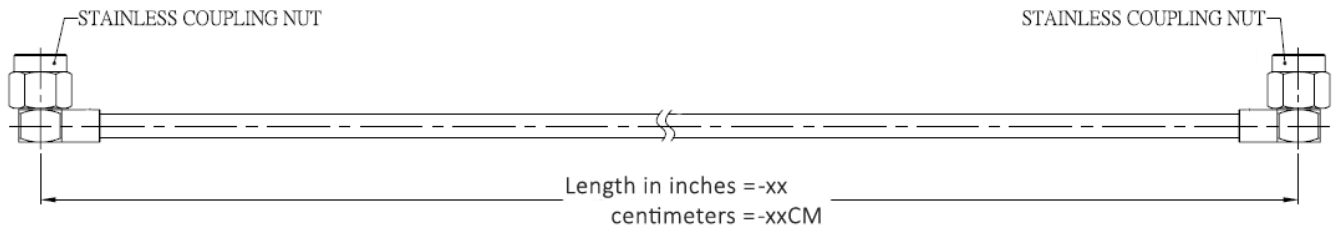

P1-SMAPRA/SMAPRA-141CJ-17

SMA Male Right Angle to SMA Male Right Angle cable assembly using 141CJ Jacketed Conformable Coax, 17 inches long, Operating to 18 GHz.

Parameter	Description	Notes
Coax Diameter	0.168	
Minimum Bend Radius	0.38	
Length	17.0	
Operating Temperature	-85.0 to 200.0 °C	
RoHS Compliance	Yes	

Drawing

Product Notes