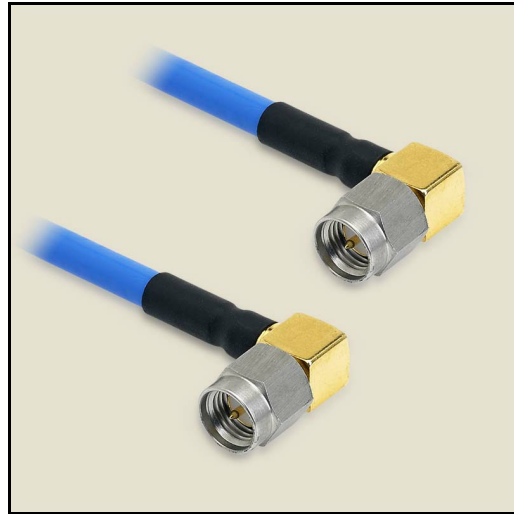

Product Features

P1-SMAPRA/SMAPRA-141CJ-17 is an RF Cable that is part of P1dB's YouForm™ conformable cable assembly series. It is a 17 inch SMA Male Right Angle to SMA Male Right Angle Jacketed Conformable cable assembly that utilizes 141CJ conformable coax with a diameter of 0.168 inches. The RF cable assembly operates to 18 GHz with a max VSWR of 1.35:1. YouForm™ cables are conformable and jacketed conformable versions 085 and 141 semi-rigid coax cables and meet RG402 and RG405 dimensional and electrical specifications. YouForm™ cable assemblies can operate up to 18 GHz, depending on the configuration. The advantage of YouForm™ conformable cables over semi-rigid are their ability to be formed by hand multiple times, while semi-rigid cables can be formed only once with special bending tools.

Mechanical And Environmental Specifications:

Parameter	Description	Notes
Connector 1	SMA Male Right Angle	
Connector 1 Coupling Nut	Passivated Stainless Steel	
Connector 1 Body	Gold Plated Brass	
Connector 1 Contact	Gold Plated Brass	
Connector 2	SMA Male Right Angle	
Connector 2 Coupling Nut	Passivated Stainless Steel	
Connector 2 Body	Gold Plated Brass	
Connector 2 Contact	Gold Plated Brass	
Coax Cable	Jacketed Conformable	
Cable Type	141CJ	
Cable Inner Conductor	SPCW	
Dielectric	PTFE	
Shield	1. Tinned Cu/Sn Braid	
Jacket	FEP	

P1-SMAPRA/SMAPRA-141CJ-17

SMA Male Right Angle to SMA Male Right Angle cable assembly using 141CJ Jacketed Conformable Coax, 17 inches long, Operating to 18 GHz.

Parameter	Description	Notes
Coax Diameter	0.168	
Minimum Bend Radius	0.38	
Length	17.0	
Operating Temperature	-85.0 to 200.0 °C	
RoHS Compliance	Yes	