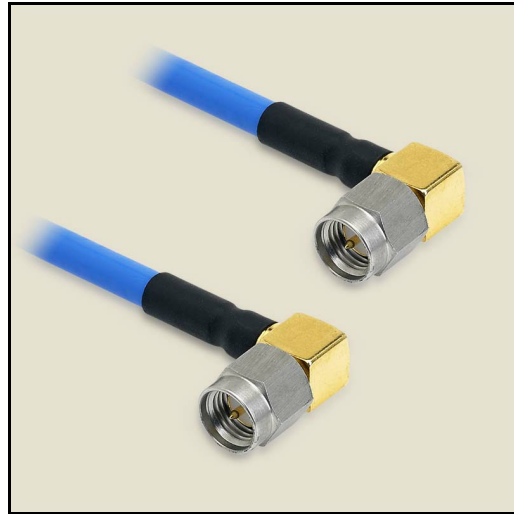

Product Features

P1-SMAPRA/SMAPRA-141CJ-18 is an RF Cable that is part of P1dB's YouForm™ conformable cable assembly series. It is a 18 inch SMA Male Right Angle to SMA Male Right Angle Jacketed Conformable cable assembly that utilizes 141CJ conformable coax with a diameter of 0.168 inches. The RF cable assembly operates to 18 GHz with a max VSWR of 1.35:1. YouForm™ cables are conformable and jacketed conformable versions 085 and 141 semi-rigid coax cables and meet RG402 and RG405 dimensional and electrical specifications. YouForm™ cable assemblies can operate up to 18 GHz, depending on the configuration. The advantage of YouForm™ conformable cables over semi-rigid are their ability to be formed by hand multiple times, while semi-rigid cables can be formed only once with special bending tools.

Mechanical And Environmental Specifications:

Parameter	Description	Notes
Connector 1	SMA Male Right Angle	
Connector 1 Coupling Nut	Passivated Stainless Steel	
Connector 1 Body	Gold Plated Brass	
Connector 1 Contact	Gold Plated Brass	
Connector 2	SMA Male Right Angle	
Connector 2 Coupling Nut	Passivated Stainless Steel	
Connector 2 Body	Gold Plated Brass	
Connector 2 Contact	Gold Plated Brass	
Coax Cable	Jacketed Conformable	
Cable Type	141CJ	
Cable Inner Conductor	SPCW	
Dielectric	PTFE	
Shield	1. Tinned Cu/Sn Braid	
Jacket	FEP	

P1-SMAPRA/SMAPRA-141CJ-18

SMA Male Right Angle to SMA Male Right Angle cable assembly using 141CJ Jacketed Conformable Coax, 18 inches long, Operating to 18 GHz.

Parameter	Description	Notes
Coax Diameter	0.168	
Minimum Bend Radius	0.38	
Length	18.0	
Operating Temperature	-85.0 to 200.0 °C	
RoHS Compliance	Yes	