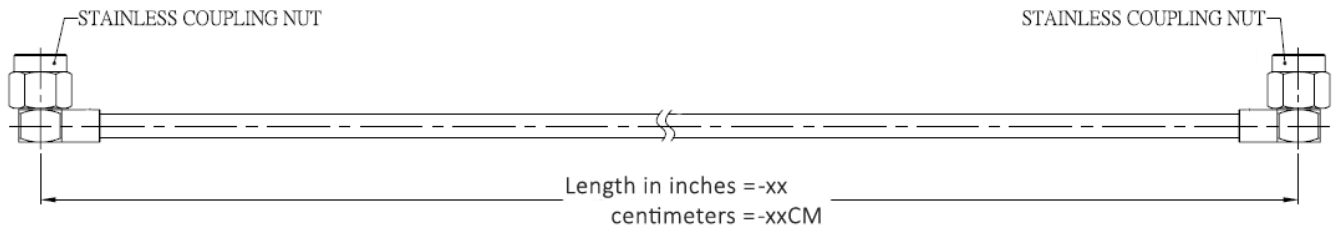

P1-SMAPRA/SMAPRA-141CJ-18

SMA Male Right Angle to SMA Male Right Angle cable assembly using 141CJ Jacketed Conformable Coax, 18 inches long, Operating to 18 GHz.

Parameter	Description	Notes
Coax Diameter	0.168	
Minimum Bend Radius	0.38	
Length	18.0	
Operating Temperature	-85.0 to 200.0 °C	
RoHS Compliance	Yes	

Drawing

Product Notes