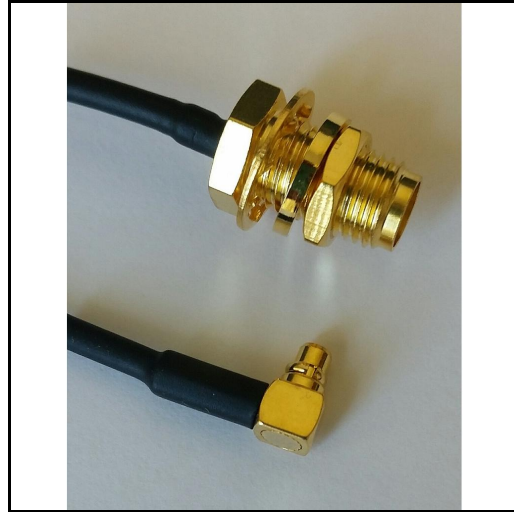

# P1CA-SAFBMMCXPRA-1.37MM-3.25

Cable Assembly, SMA Female Bulkhead to MMCX Right Angle Plug, 1.37mm Flexible Coax, 3.25 inches (Length defined from center of MMCX-RA to end of SMA bulkhead connector).

## Product Features

Cable Assembly, SMA Female Bulkhead to MMCX Right Angle Plug, 1.37mm Flexible Coax, 3.25 inches (Length defined from center of MMCX-RA to end of SMA bulkhead connector).

**Electrical Specification:**  $T_{\text{Ambient}} = 25^{\circ} \text{C}$

## Mechanical And Environmental Specifications:

Parameter	Description	Notes
Connector 1	MMCX Male	
Connector 2	SMA Female	
Coax Cable	Flex, Ultra Small Diameter	
Cable Type	1.37 mm	
Length	3.25	
RoHS Compliance	Yes	