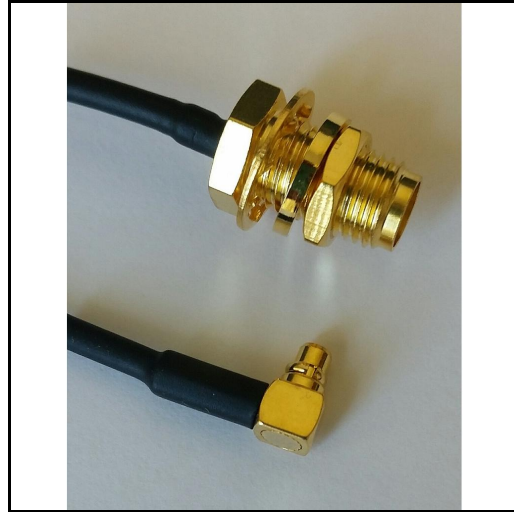

P1CA-SAFBMMCXPRA-1.37MM-3.25

Cable Assembly, SMA Female Bulkhead to MMCX Right Angle Plug, 1.37mm Flexible Coax, 3.25 inches (Length defined from center of MMCX-RA to end of SMA bulkhead connector).

Product Features

Cable Assembly, SMA Female Bulkhead to MMCX Right Angle Plug, 1.37mm Flexible Coax, 3.25 inches (Length defined from center of MMCX-RA to end of SMA bulkhead connector).

Electrical Specification: $T_{\text{Ambient}} = 25^{\circ} \text{C}$

Parameter	Frequency Range	Units	Min	Typical	Max	Notes
Frequency Range		GHz	DC		3.0	

Mechanical And Environmental Specifications:

Parameter	Description	Notes
Connector 1	MMCX Male	
Connector 2	SMA Female	
Coax Cable	Flex, Ultra Small Diameter	
Cable Type	1.37 mm	
Length	3.25	
RoHS Compliance	Yes	