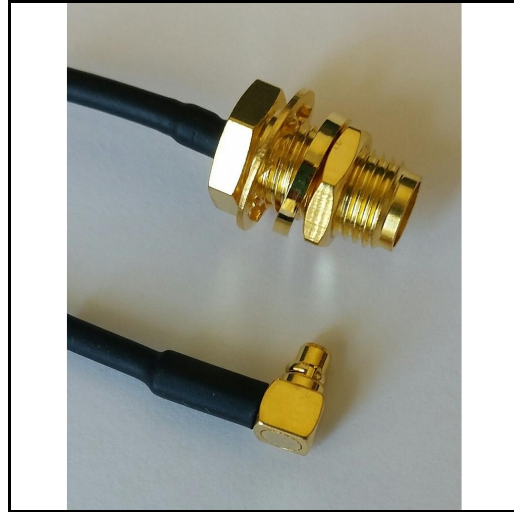

P1CA-SAFBMMCXPRA-1.37MM-3.25

Cable Assembly, SMA Female Bulkhead to MMCX Right Angle Plug, 1.37mm Flexible Coax, 3.25 inches (Length defined from center of MMCX-RA to end of SMA bulkhead connector).

Product Features

Cable Assembly, SMA Female Bulkhead to MMCX Right Angle Plug, 1.37mm Flexible Coax, 3.25 inches (Length defined from center of MMCX-RA to end of SMA bulkhead connector).

Electrical Specification: $T_{\text{Ambient}} = 25^{\circ} \text{C}$

| Parameter | Description | Notes |
|-----------------|----------------------------|-------|
| Connector 1 | MMCX Male | |
| Connector 2 | SMA Female | |
| Coax Cable | Flex, Ultra Small Diameter | |
| Cable Type | 1.37 mm | |
| Length | 3.25 | |
| RoHS Compliance | Yes | |