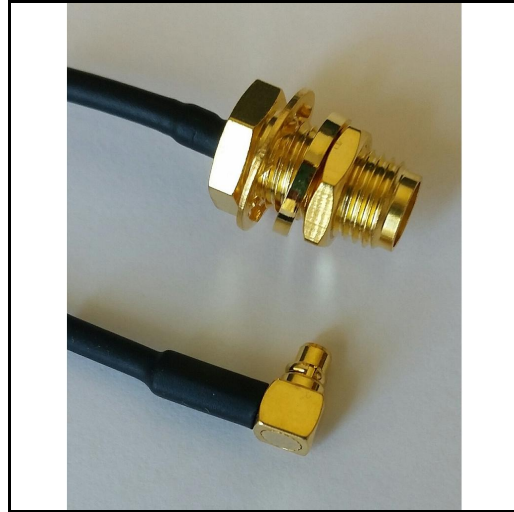

P1CA-SAFBMMCXPRA-1.37MM-6.0

Cable Assembly, SMA Female Bulkhead to MMCX Right Angle Plug, 1.37mm Flexible Coax, 6.0 inches (Length defined from center of MMCX-RA to end of SMA bulkhead connector).

Product Features

Cable Assembly, SMA Female Bulkhead to MMCX Right Angle Plug, 1.37mm Flexible Coax, 6.0 inches (Length defined from center of MMCX-RA to end of SMA bulkhead connector).

Electrical Specification: $T_{\text{Ambient}} = 25^{\circ} \text{C}$

Parameter	Frequency Range	Units	Min	Typical	Max	Notes
Frequency Range		GHz	DC		3.0	

Mechanical And Environmental Specifications:

Parameter	Description	Notes
Connector 1	MMCX Male	
Connector 2	SMA Female	
Coax Cable	Flex, Ultra Small Diameter	
Cable Type	1.37 mm	
Length	Length(in): 6.0	
RoHS Compliance	Yes	