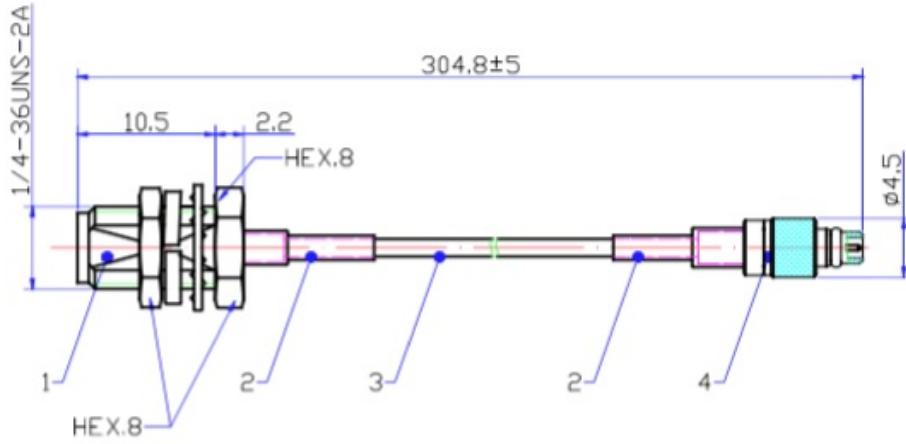

# P1CA-SAFBMMXP-U137-12

Flexible RF cable assembly, SMA female bulkhead to MMCX plug straight, 1.37mm flex, 12 inch. Frequency DC to 6 GHz.

## Product Features

Flexible 50 Ohm RF cable assembly, SMA female bulkhead to MMCX plug straight.

Cable is micro-miniature 1.3 mm diameter flex, 12 inch long.

Frequency is DC - 6 GHz.

## Mechanical And Environmental Specifications:

Parameter	Description	Notes
Connector 1	SMA Female Bulkhead	
Connector 2	MMCX Plug	
Length	12.0	
RoHS Compliance	Yes	