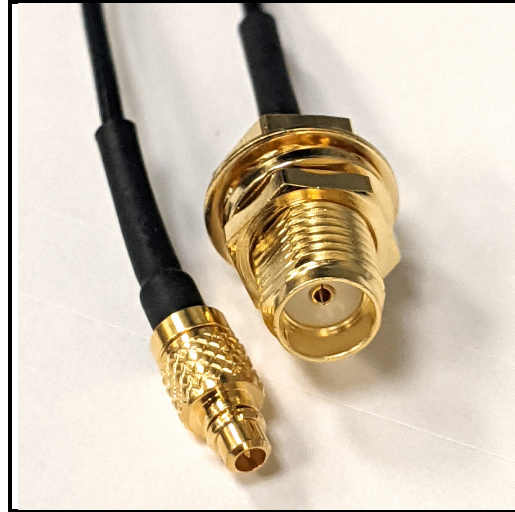

P1CA-SAFBMMXP-U137-12

Flexible RF cable assembly, SMA female bulkhead to MMCX plug straight, 1.37mm flex, 12 inch. Frequency DC to 6 GHz.

Product Features

Flexible 50 Ohm RF cable assembly, SMA female bulkhead to MMCX plug straight.

Cable is micro-miniature 1.3 mm diameter flex, 12 inch long.

Frequency is DC - 6 GHz.

Mechanical And Environmental Specifications:

Parameter	Description	Notes
Connector 1	SMA Female Bulkhead	
Connector 2	MMCX Plug	
Length	12.0	
RoHS Compliance	Yes	

Drawing

P1CA-SAFBMMXP-U137-12

Flexible RF cable assembly, SMA female bulkhead to MMCX plug straight, 1.37mm flex, 12 inch. Frequency DC to 6 GHz.

Product Notes