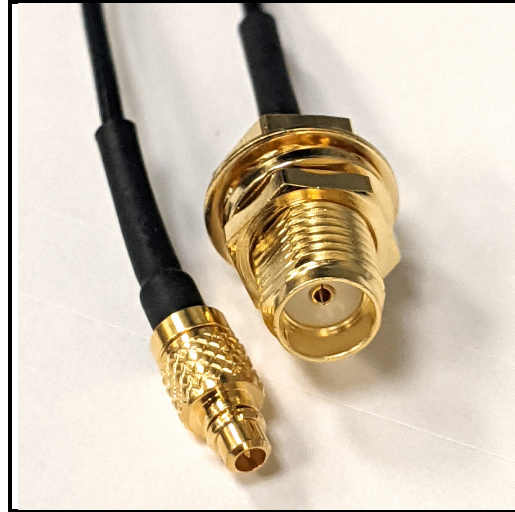

# P1CA-SAFBMMXP-U137-12

Flexible RF cable assembly, SMA female bulkhead to MMCX plug straight, 1.37mm flex, 12 inch. Frequency DC to 6 GHz.

## Product Features

Flexible 50 Ohm RF cable assembly, SMA female bulkhead to MMCX plug straight.

Cable is micro-miniature 1.3 mm diameter flex, 12 inch long.

Frequency is DC - 6 GHz.

## Mechanical And Environmental Specifications:

Parameter	Description	Notes
Connector 1	SMA Female Bulkhead	
Connector 2	MMCX Plug	
Length	12.0	
RoHS Compliance	Yes	