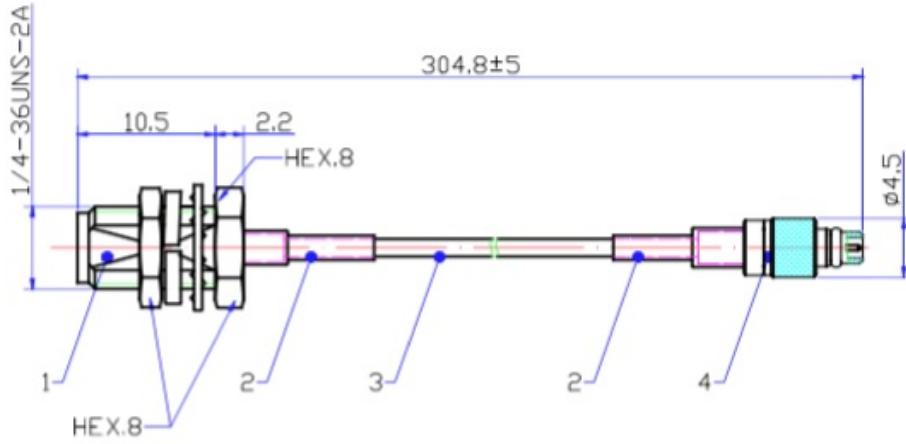

P1CA-SAFBMMXP-U137-12

Flexible RF cable assembly, SMA female bulkhead to MMCX plug straight, 1.37mm flex, 12 inch. Frequency DC to 6 GHz.

Product Notes