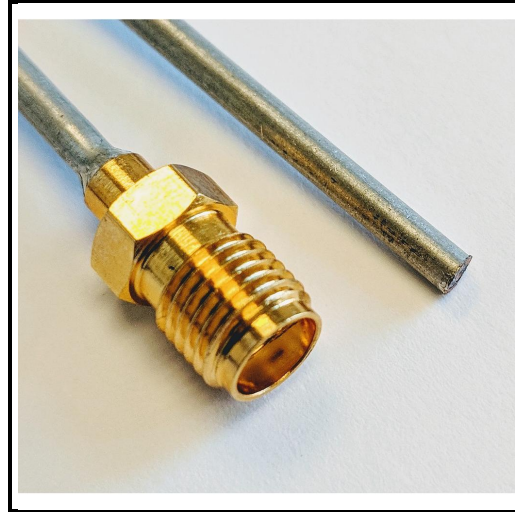

P1CA-SAFPT-085SR-4

SMA Female to Pigtail (no connector) RF test Probe, .085 semi rigid, 4 inch. RF tested DC to 6 GHz.

Product Features

SMA Female to Pigtail (no connector) RF test Probe, .085 semi rigid, 4 inch.

RF tested DC to 6 GHz.

Electrical Specification: $T_{\text{Ambient}} = 25^{\circ}\text{C}$

Parameter	Frequency Range	Units	Min	Typical	Max	Notes
Frequency Range		GHz	DC		6.0	

Mechanical And Environmental Specifications:

Parameter	Description	Notes
Connector 1	SMA Female	
Connector 2	Pigtail - No Connector	
Coax Cable	Semi-Rigid	
Cable Type	085SR	
Length	4.0	
RoHS Compliance	Yes	

Drawing

P1CA-SAFPT-085SR-4

SMA Female to Pigtail (no connector) RF test Probe, .085 semi rigid, 4 inch. RF tested DC to 6 GHz.