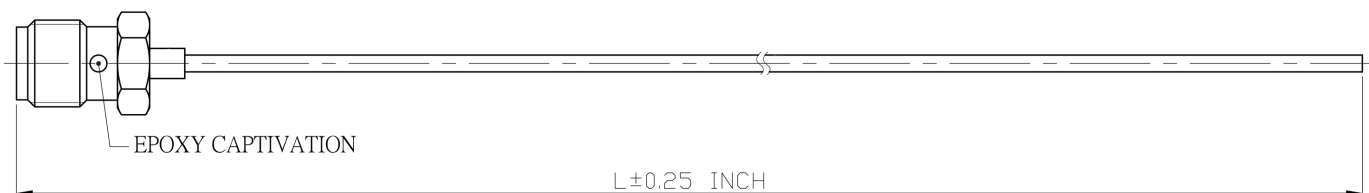

Electrical Specification: $T_{\text{Ambient}} = 25^{\circ}\text{C}$

Parameter	Frequency Range	Units	Min	Typical	Max	Notes
Frequency Range		GHz	DC		6.0	

Mechanical And Environmental Specifications:

Parameter	Description	Notes
Connector 1	SMA Female	
Connector 2	Pigtail - No Connector	
Coax Cable	Semi-Rigid	
Cable Type	085SR	
Length	4.0	
RoHS Compliance	Yes	

Drawing