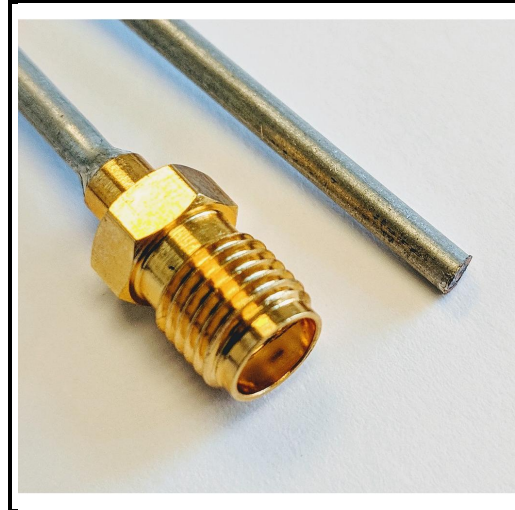

# P1CA-SAFPT-085SR-4

SMA Female to Pigtail (no connector) RF test Probe, .085 semi rigid, 4 inch. RF tested DC to 6 GHz.

## Product Features

SMA Female to Pigtail (no connector) RF test Probe, .085 semi rigid, 4 inch.

RF tested DC to 6 GHz.

Electrical Specification:  $T_{\text{Ambient}} = 25^{\circ}\text{C}$

Parameter	Frequency Range	Units	Min	Typical	Max	Notes
Frequency Range		GHz	DC		6.0	

Mechanical And Environmental Specifications:

Parameter	Description	Notes
Connector 1	SMA Female	
Connector 2	Pigtail - No Connector	
Coax Cable	Semi-Rigid	
Cable Type	085SR	
Length	4.0	
RoHS Compliance	Yes	