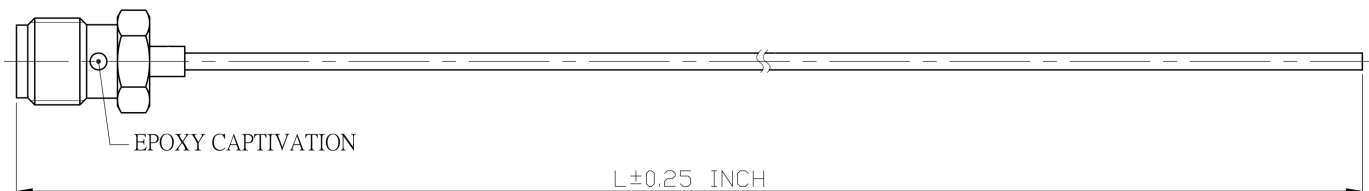

Parameter	Description	Notes
Connector 1	SMA Female	
Connector 2	Pigtail - No Connector	
Coax Cable	Semi-Rigid	
Cable Type	085SR	
Length	4.0	
RoHS Compliance	Yes	

Drawing

P1CA-SAFPT-085SR-4

SMA Female to Pigtail (no connector) RF test Probe, .085 semi rigid, 4 inch. RF tested DC to 6 GHz.