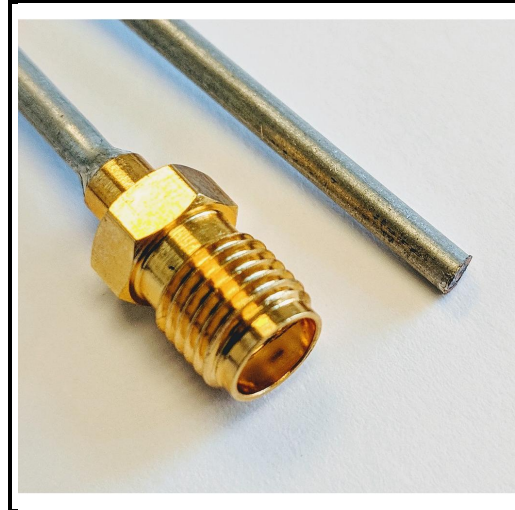

P1CA-SAFPT-085SR-4

SMA Female to Pigtail (no connector) RF test Probe, .085 semi rigid, 4 inch. RF tested DC to 6 GHz.

Product Features

SMA Female to Pigtail (no connector) RF test Probe, .085 semi rigid, 4 inch.

RF tested DC to 6 GHz.

Electrical Specification: $T_{\text{Ambient}} = 25^{\circ}\text{C}$

Parameter	Frequency Range	Units	Min	Typical	Max	Notes
Frequency Range		GHz	DC		6.0	

Mechanical And Environmental Specifications:

Parameter	Description	Notes
Connector 1	SMA Female	
Connector 2	Pigtail - No Connector	
Coax Cable	Semi-Rigid	
Cable Type	085SR	
Length	4.0	
RoHS Compliance	Yes	

Drawing

P1CA-SAFPT-085SR-4

SMA Female to Pigtail (no connector) RF test Probe, .085 semi rigid, 4 inch. RF tested DC to 6 GHz.