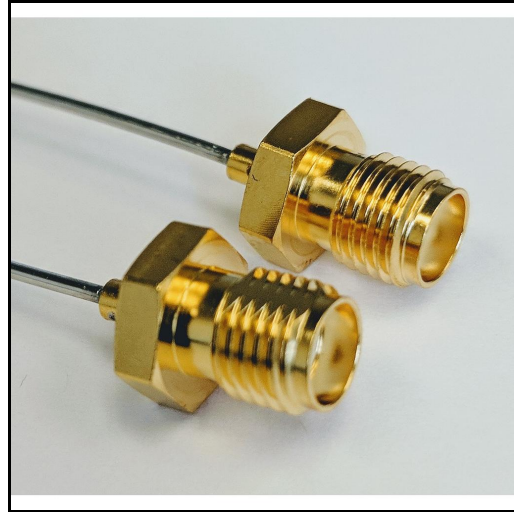

Product Features

P1dB's P1CA-SAFSAF-034SR-12 is an SMA female to SMA female semi-rigid cable assembly 0.034 inch diameter and 12 inches long.

This ultra miniature assembly is available from P1dB in standard lengths of 3, 4, 6, 12 or 18 inch lengths. Custom lengths available on request : sales@p1db.com.

P1dB stocks a wide variety of semi-rigid assemblies, with SMA connectors on both ends or single ended SMA (referred to as Pigtails or Test Probes). Choose from cable diameters .020, .034 or .047 inch for P1dB's miniature assemblies. Larger diameter .086 and .141 semi-rigid assemblies also are available.

Mechanical And Environmental Specifications:

Parameter	Description	Notes
Connector 1	SMA Female	
Connector 2	SMA Female	
Coax Cable	Semi-Rigid	
Cable Type	034SR	
Coax Diameter	0.034	
Length	12.0	
RoHS Compliance	Yes	