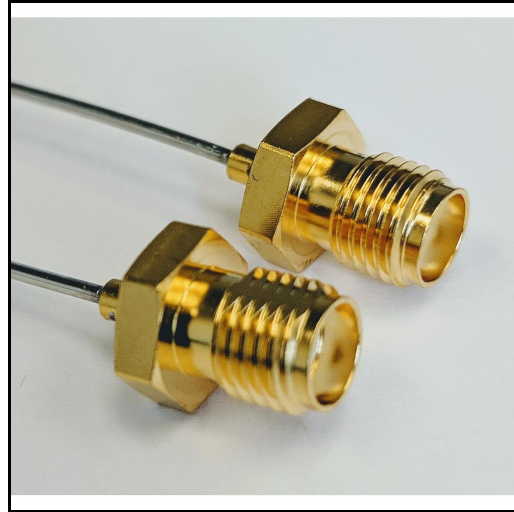

**Product Features**

P1dB's P1CA-SAFSAF-034SR-12 is an SMA female to SMA female semi-rigid cable assembly 0.034 inch diameter and 12 inches long.

This ultra miniature assembly is available from P1dB in standard lengths of 3, 4, 6, 12 or 18 inch lengths. Custom lengths available on request : sales@p1db.com.

P1dB stocks a wide variety of semi-rigid assemblies, with SMA connectors on both ends or single ended SMA (referred to as Pigtails or Test Probes). Choose from cable diameters .020, .034 or .047 inch for P1dB's miniature assemblies. Larger diameter .086 and .141 semi-rigid assemblies also are available.

**Mechanical And Environmental Specifications:**

Parameter	Description	Notes
Connector 1	SMA Female	
Connector 2	SMA Female	
Coax Cable	Semi-Rigid	
Cable Type	034SR	
Coax Diameter	0.034	
Length	12.0	
RoHS Compliance	Yes	