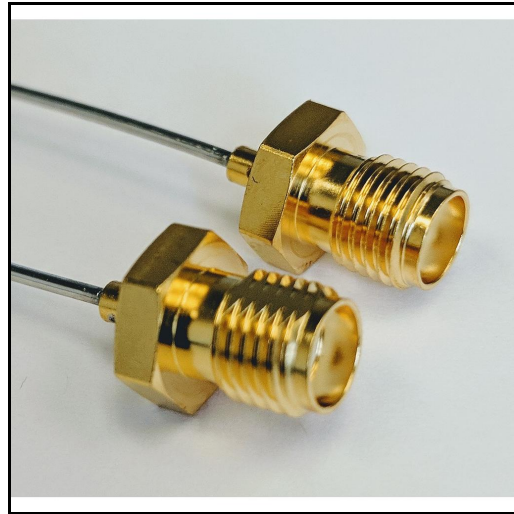

Product Features

P1dB's P1CA-SAFSAF-034SR-6 is an SMA female to SMA female semi-rigid cable assembly 0.034 inch diameter and 6 inches long.

This ultra miniature assembly is available from P1dB in standard lengths of 3, 4, 6, 12 or 18 inch lengths. Custom lengths available on request : sales@p1db.com.

P1dB stocks a wide variety of semi-rigid assemblies, with SMA connectors on both ends or single ended SMA (referred to as Pigtailed or Test Probes). Choose from cable diameters .020, .034 or .047 inch for P1dB's miniature assemblies. Larger diameter .086 and .141 semi-rigid assemblies also are available.

Mechanical And Environmental Specifications:

Parameter	Description	Notes
Connector 1	SMA Female	
Connector 2	SMA Female	
Coax Cable	Semi-Rigid	
Cable Type	034SR	
Coax Diameter	0.034	
Length	Length (in): 6.0	
RoHS Compliance	Yes	