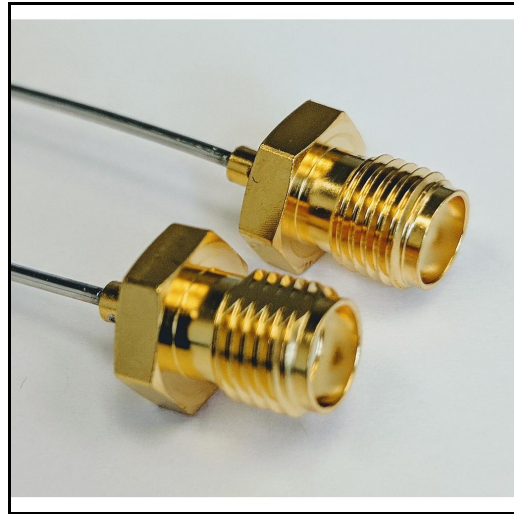

Product Features

P1dB's P1CA-SAFSAF-047SR-12 is an SMA female to SMA female semi-rigid cable assembly 0.047 inch diameter and 12 inches long.

This ultra miniature assembly is available from P1dB in standard lengths of 3, 4, 6, 12 or 18 inches. Custom lengths available on request : sales@p1db.com.

P1dB stocks a wide variety of semi-rigid assemblies, with SMA connectors on both ends or single ended SMA (referred to as Pigtails or Test Probes). Choose from cable diameters .020, .034 or .047 inch for P1dB's miniature assemblies. Larger diameter .086 and .141 semi-rigid assemblies also are available.

Mechanical And Environmental Specifications:

Parameter	Description	Notes
Connector 1	SMA Female	
Connector 2	SMA Female	
Coax Cable	Semi-Rigid	
Cable Type	047SR	
Coax Diameter	0.047	
Length	12.0	
RoHS Compliance	Yes	