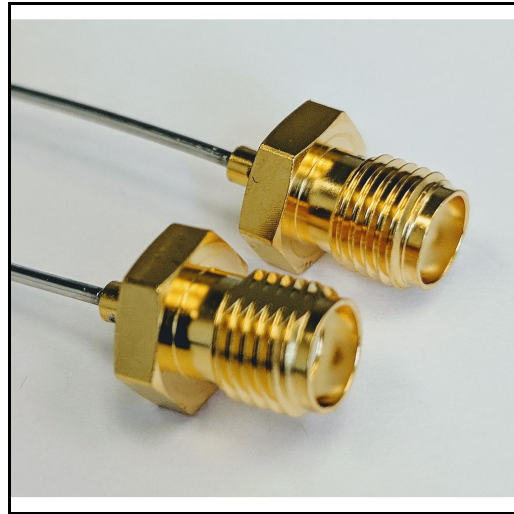

Product Features

P1dB's P1CA-SAFSAF-047SR-12 is an SMA female to SMA female semi-rigid cable assembly 0.047 inch diameter and 12 inches long.

This ultra miniature assembly is available from P1dB in standard lengths of 3, 4, 6, 12 or 18 inches. Custom lengths available on request : sales@p1db.com.

P1dB stocks a wide variety of semi-rigid assemblies, with SMA connectors on both ends or single ended SMA (referred to as Pigtailed or Test Probes). Choose from cable diameters .020, .034 or .047 inch for P1dB's miniature assemblies. Larger diameter .086 and .141 semi-rigid assemblies also are available.

Mechanical And Environmental Specifications:

Parameter	Description	Notes
Connector 1	SMA Female	
Connector 2	SMA Female	
Coax Cable	Semi-Rigid	
Cable Type	047SR	
Coax Diameter	0.047	
Length	12.0	
RoHS Compliance	Yes	