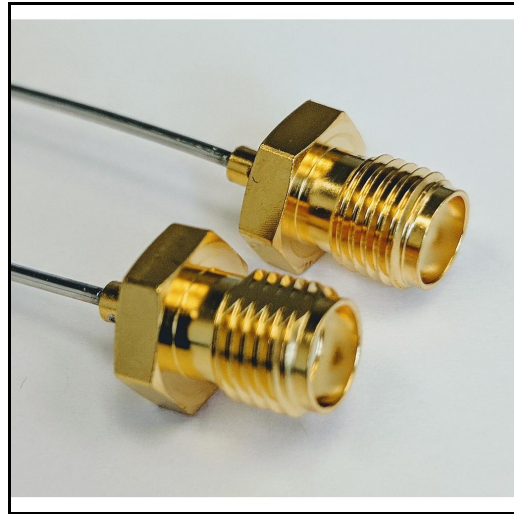

**Product Features**

P1dB's P1CA-SAFSAF-047SR-12 is an SMA female to SMA female semi-rigid cable assembly 0.047 inch diameter and 12 inches long.

This ultra miniature assembly is available from P1dB in standard lengths of 3, 4, 6, 12 or 18 inches. Custom lengths available on request : sales@p1db.com.

P1dB stocks a wide variety of semi-rigid assemblies, with SMA connectors on both ends or single ended SMA (referred to as Pigtails or Test Probes). Choose from cable diameters .020, .034 or .047 inch for P1dB's miniature assemblies. Larger diameter .086 and .141 semi-rigid assemblies also are available.

**Mechanical And Environmental Specifications:**

Parameter	Description	Notes
Connector 1	SMA Female	
Connector 2	SMA Female	
Coax Cable	Semi-Rigid	
Cable Type	047SR	
Coax Diameter	0.047	
Length	12.0	
RoHS Compliance	Yes	