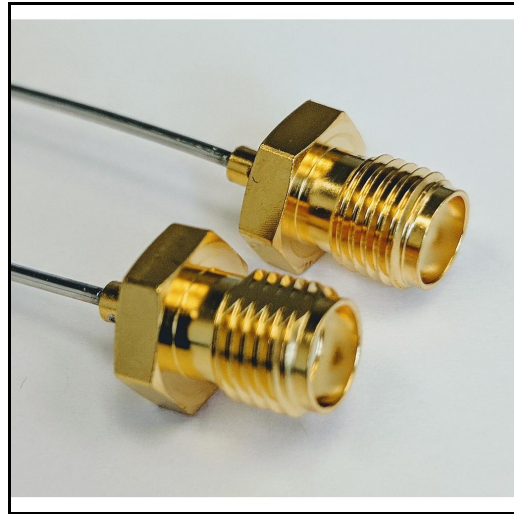

Product Features

P1dB's P1CA-SAFSAF-047SR-6 is an SMA female to SMA female semi-rigid cable assembly 0.047 inch diameter and 6 inches long.

This ultra miniature assembly is available from P1dB in standard lengths of 3, 4, 6, 12 or 18 inches. Custom lengths available on request : sales@p1db.com.

P1dB stocks a wide variety of semi-rigid assemblies, with SMA connectors on both ends or single ended SMA (referred to as Pigtails or Test Probes). Choose from cable diameters .020, .034 or .047 inch for P1dB's miniature assemblies. Larger diameter .086 and .141 semi-rigid assemblies also are available.

Mechanical And Environmental Specifications:

Parameter	Description	Notes
Connector 1	SMA Female	
Connector 2	SMA Female	
Coax Cable	Semi-Rigid	
Cable Type	047SR	
Coax Diameter	0.047	
Length	Length (in): 6.0	
RoHS Compliance	Yes	