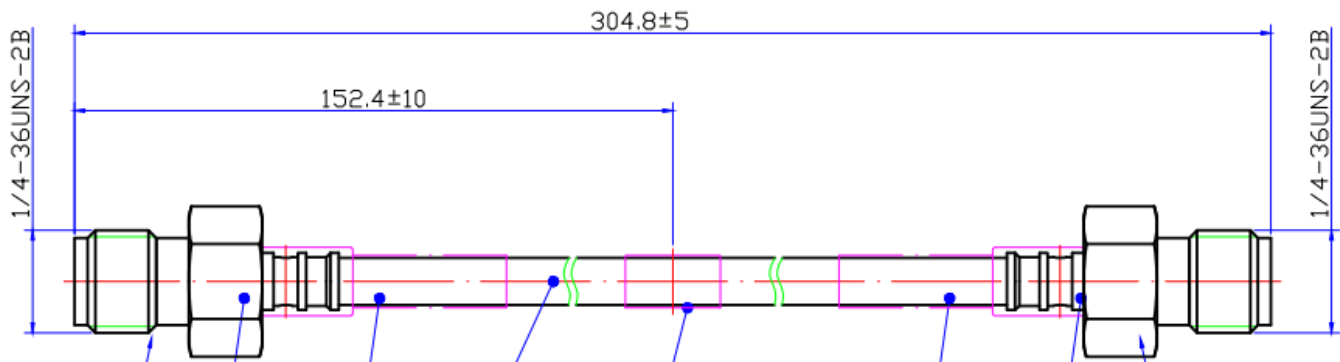

P1CA-SAFSAF-SS085-12

SMA Female to SMA Female RF flex cable assembly, SS085 High Performance Coax, 12 inch. Frequency DC to 18 GHz.

Product Features

P1CA-SAFSAF-SS085-12 is a 50 Ohm RF cable assembly, SMA female to SMA female, SS085 flex, 12 inch.

Frequency is DC to 18 GHz.

Mechanical And Environmental Specifications:

Parameter	Description	Notes
Connector 1	SMA Female	
Connector 2	SMA Female	
Length	12.0	
RoHS Compliance	Yes	

Drawing

Product Notes