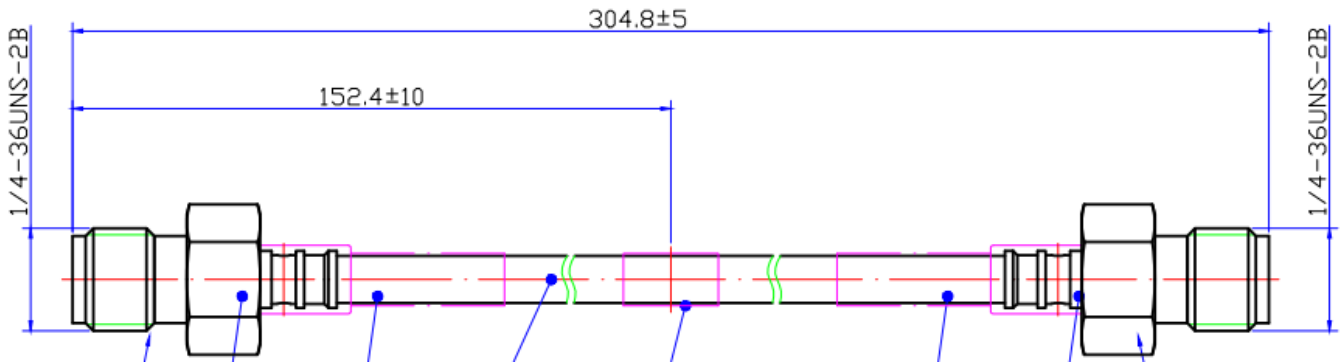

P1CA-SAFSAF-SS085-12

SMA Female to SMA Female RF flex cable assembly, SS085 High Performance Coax, 12 inch. Frequency DC to 18 GHz.

Product Features

P1CA-SAFSAF-SS085-12 is a 50 Ohm RF cable assembly, SMA female to SMA female, SS085 flex, 12 inch.

Frequency is DC to 18 GHz.

Mechanical And Environmental Specifications:

Parameter	Description	Notes
Connector 1	SMA Female	
Connector 2	SMA Female	
Length	12.0	
RoHS Compliance	Yes	

Drawing

Product Notes