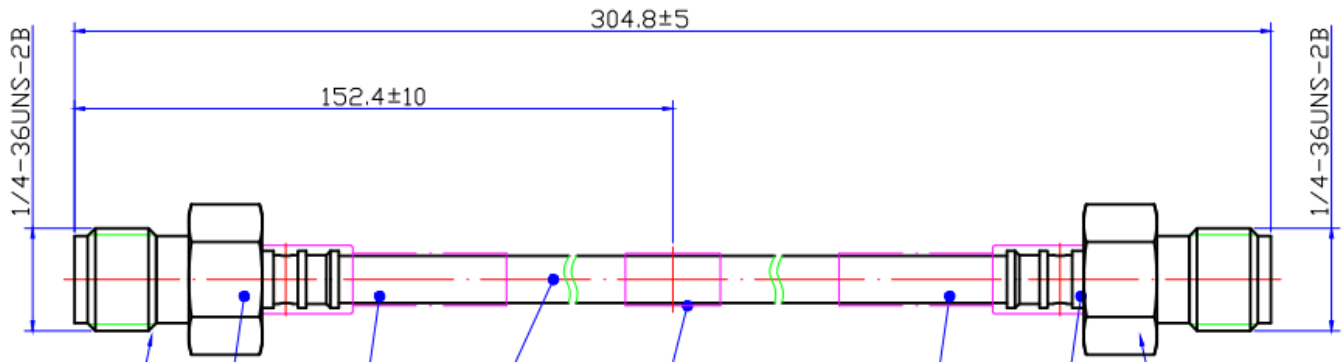

P1CA-SAFSAF-SS085-12

SMA Female to SMA Female RF flex cable assembly, SS085 High Performance Coax, 12 inch. Frequency DC to 18 GHz.

Product Features

P1CA-SAFSAF-SS085-12 is a 50 Ohm RF cable assembly, SMA female to SMA female, SS085 flex, 12 inch.

Frequency is DC to 18 GHz.

Mechanical And Environmental Specifications:

Parameter	Description	Notes
Connector 1	SMA Female	
Connector 2	SMA Female	
Length	12.0	
RoHS Compliance	Yes	

Drawing

Product Notes

P1CA-SAFSAF-SS085-12

SMA Female to SMA Female RF flex cable assembly, SS085 High Performance Coax, 12
inch. Frequency DC to 18 GHz.