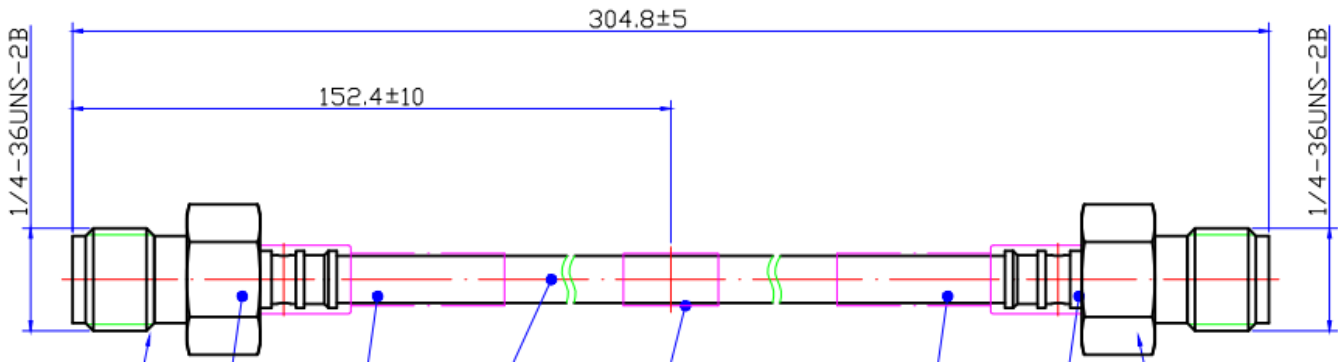

P1CA-SAFSAF-SS085-12

SMA Female to SMA Female RF flex cable assembly, SS085 High Performance Coax, 12 inch. Frequency DC to 18 GHz.

Product Features

P1CA-SAFSAF-SS085-12 is a 50 Ohm RF cable assembly, SMA female to SMA female, SS085 flex, 12 inch.

Frequency is DC to 18 GHz.

Mechanical And Environmental Specifications:

Parameter	Description	Notes
Connector 1	SMA Female	
Connector 2	SMA Female	
Length	12.0	
RoHS Compliance	Yes	

Drawing

Product Notes

P1CA-SAFSAF-SS085-12

SMA Female to SMA Female RF flex cable assembly, SS085 High Performance Coax, 12
inch. Frequency DC to 18 GHz.