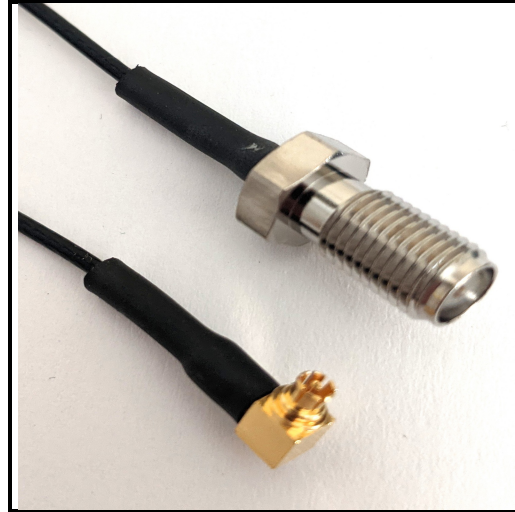

# P1CA-SAFSMFRA-U137-6

Cable Assembly, SMA female to SMPM female right angle, 1.37mm flex, 6 inch.

## Product Features

P1CA-SAFSMFRA-U137-6 is a miniature flex cable assembly, SMA female to SMPM female right angle.

The cable is 1.37mm flex, 6 inch.

Frequency is DC to 6 GHz.

Electrical Specification:  $T_{\text{Ambient}} = 25^{\circ}\text{C}$

Parameter	Frequency Range	Units	Min	Typical	Max	Notes
Frequency Range		GHz	DC		6.0	

Mechanical And Environmental Specifications:

Parameter	Description	Notes
Connector 1	SMPM Female Right Angle	
Connector 2	SMA Female	
RoHS Compliance	Yes	