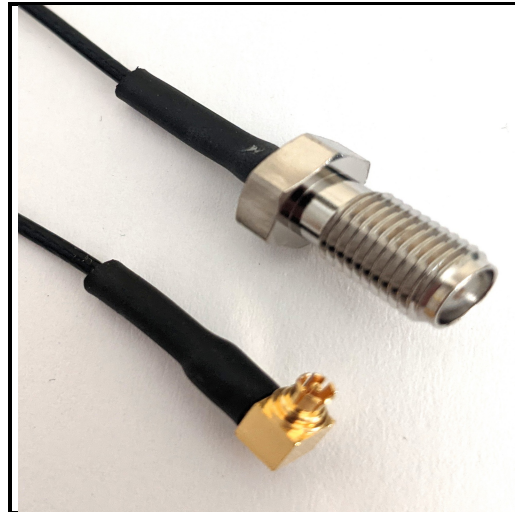

P1CA-SAFSMFRA-U137-6

Cable Assembly, SMA female to SMPM female right angle, 1.37mm flex, 6 inch.

Product Features

P1CA-SAFSMFRA-U137-6 is a miniature flex cable assembly, SMA female to SMPM female right angle.

The cable is 1.37mm flex, 6 inch.

Frequency is DC to 6 GHz.

Electrical Specification: $T_{\text{Ambient}} = 25^{\circ}\text{C}$

Parameter	Frequency Range	Units	Min	Typical	Max	Notes
Frequency Range		GHz	DC		6.0	

Mechanical And Environmental Specifications:

Parameter	Description	Notes
Connector 1	SMPM Female Right Angle	
Connector 2	SMA Female	
RoHS Compliance	Yes	

Product Notes