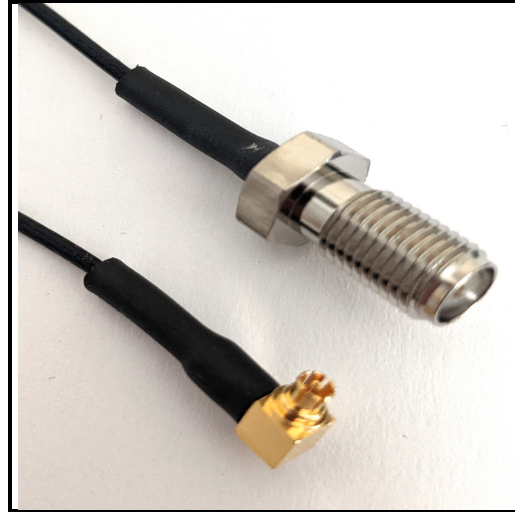

P1CA-SAFSMFRA-U137-6

Cable Assembly, SMA female to SMPM female right angle, 1.37mm flex, 6 inch.

Product Features

P1CA-SAFSMFRA-U137-6 is a miniature flex cable assembly, SMA female to SMPM female right angle.

The cable is 1.37mm flex, 6 inch.

Frequency is DC to 6 GHz.

Electrical Specification: $T_{\text{Ambient}} = 25^{\circ}\text{C}$

Parameter	Frequency Range	Units	Min	Typical	Max	Notes
Frequency Range		GHz	DC		6.0	

Mechanical And Environmental Specifications:

Parameter	Description	Notes
Connector 1	SMPM Female Right Angle	
Connector 2	SMA Female	
RoHS Compliance	Yes	

Product Notes