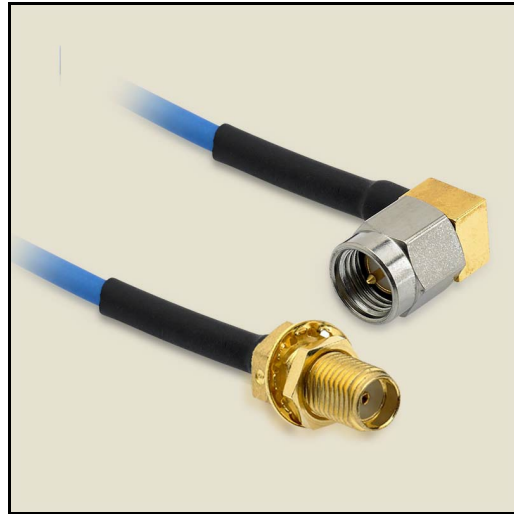

## Product Features

P1CA-SAMRASAFB-085CJ-24 is an RF Cable that is part of P1dB's YouForm™ conformable cable assembly series. It is a 24 inch SMA Male Right Angle to SMA Female Bulkhead Conformable cable assembly that utilizes 085CJ conformable jacketed coax with a diameter of 0.085 inches. The RF cable assembly operates to 18 GHz with a max VSWR of 1.35:1. YouForm™ cables are conformable and jacketed conformable versions 085 and 141 semi-rigid coax cables and meet RG402 and RG405 dimensional and electrical specifications. YouForm™ cable assemblies can operate up to 18 GHz, depending on the configuration. The advantage of YouForm™ conformable cables over semi-rigid are their ability to be formed by hand multiple times, while semi-rigid cables can be formed only once with special bending tools.

## Mechanical And Environmental Specifications:

Parameter	Description	Notes
Connector 1	SMA Male	
Connector 2	SMA Female	
Coax Cable	Conformable, Jacketed	
Cable Type	085CJ	
Coax Diameter	0.103	
Length	24.0	
RoHS Compliance	Yes	