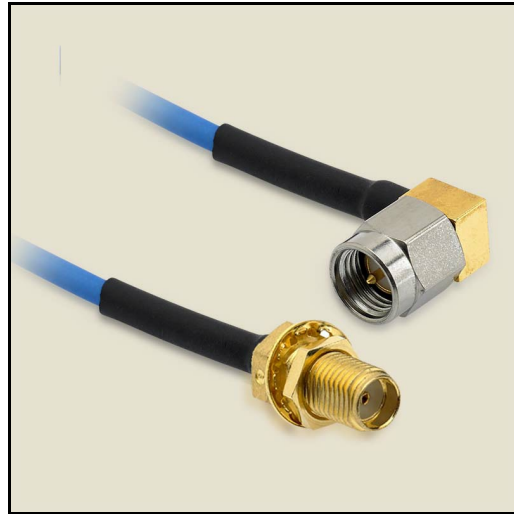

Product Features

P1CA-SAMRASAFB-085CJ-24 is an RF Cable that is part of P1dB's YouForm™ conformable cable assembly series. It is a 24 inch SMA Male Right Angle to SMA Female Bulkhead Conformable cable assembly that utilizes 085CJ conformable jacketed coax with a diameter of 0.085 inches. The RF cable assembly operates to 18 GHz with a max VSWR of 1.35:1. YouForm™ cables are conformable and jacketed conformable versions 085 and 141 semi-rigid coax cables and meet RG402 and RG405 dimensional and electrical specifications. YouForm™ cable assemblies can operate up to 18 GHz, depending on the configuration. The advantage of YouForm™ conformable cables over semi-rigid are their ability to be formed by hand multiple times, while semi-rigid cables can be formed only once with special bending tools.

Electrical Specification: T_{Ambient} = 25° C

Parameter	Frequency Range	Units	Min	Typical	Max	Notes
Frequency Range		GHz	DC		18.0	

Mechanical And Environmental Specifications:

Parameter	Description	Notes
Connector 1	SMA Male	
Connector 2	SMA Female	
Coax Cable	Conformable, Jacketed	
Cable Type	085CJ	
Coax Diameter	0.103	
Length	24.0	
RoHS Compliance	Yes	