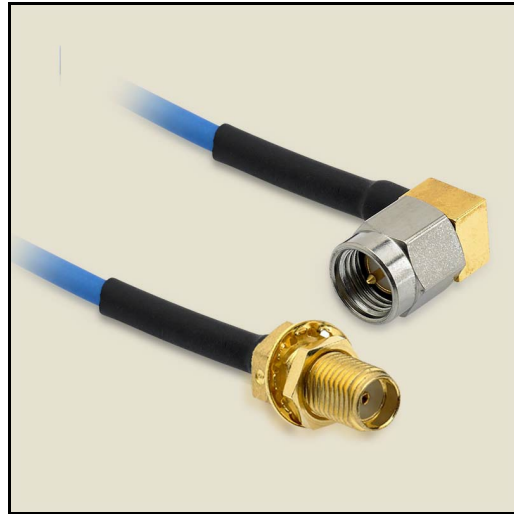

Product Features

P1CA-SAMRASAFB-085CJ-6 is an RF Cable that is part of P1dB's YouForm™ conformable cable assembly series. It is a 6 inch SMA Male Right Angle to SMA Female Bulkhead Conformable cable assembly that utilizes 085CJ conformable jacketed coax with a diameter of 0.085 inches. The RF cable assembly operates to 18 GHz with a max VSWR of 1.35:1. YouForm™ cables are conformable and jacketed conformable versions 085 and 141 semi-rigid coax cables and meet RG402 and RG405 dimensional and electrical specifications. YouForm™ cable assemblies can operate up to 18 GHz, depending on the configuration. The advantage of YouForm™ conformable cables over semi-rigid are their ability to be formed by hand multiple times, while semi-rigid cables can be formed only once with special bending tools.

Electrical Specification: T_{Ambient} = 25° C

Parameter	Frequency Range	Units	Min	Typical	Max	Notes
Frequency Range		GHz	DC		18.0	

Mechanical And Environmental Specifications:

Parameter	Description	Notes
Connector 1	SMA Male	
Connector 2	SMA Female	
Coax Cable	Conformable, Jacketed	
Cable Type	085CJ	
Coax Diameter	0.103	
Length	6.0	
RoHS Compliance	Yes	