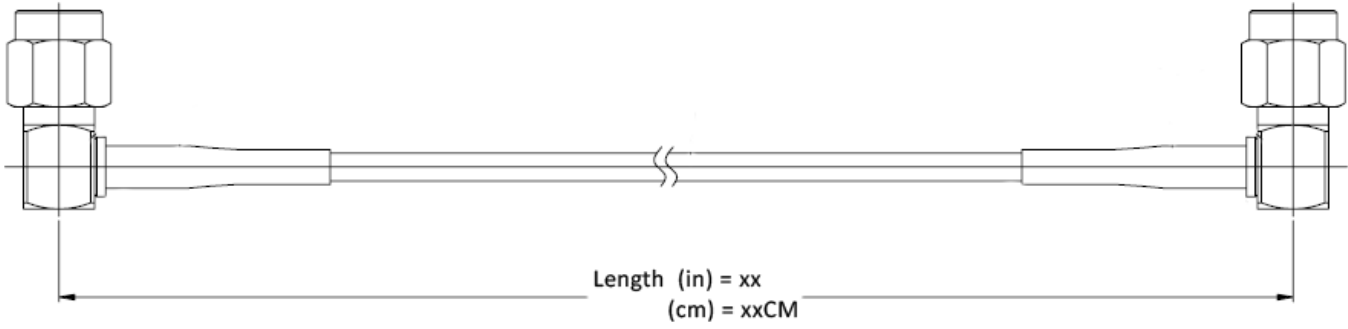

P1CA-SAMRASAMRA-RG316-48

SMA Male Right Angle to SMA Male Right Angle, flex RG316 cable, 48 inch. Frequency
DC to 6 GHz.

Drawing

Product Notes