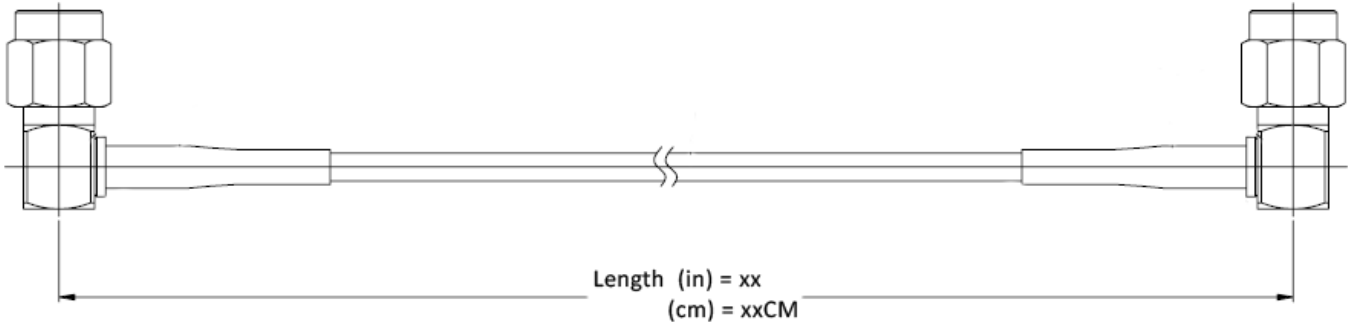

P1CA-SAMRASAMRA-RG316-48

SMA Male Right Angle to SMA Male Right Angle, flex RG316 cable, 48 inch. Frequency
DC to 6 GHz.

Drawing

Product Notes