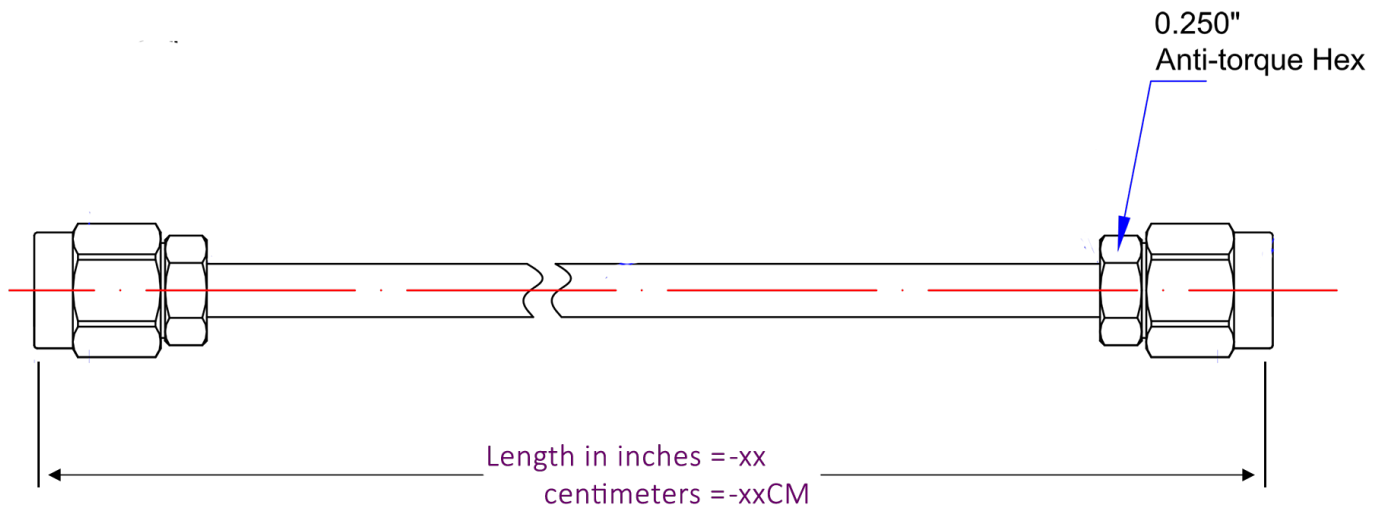

P1CA-SAMSAM-085CC-24

SMA Male to SMA Male cable assembly using 085CC Conformable Coax, 24 inches long,
Operating to 26.5 GHz.

Parameter	Description	Notes
Connector 1 Contact	Gold Plated Brass	
Connector 2	SMA Male	
Connector 2 Coupling Nut	Passivated Stainless Steel	
Connector 2 Body	Gold Plated Brass	
Connector 2 Contact	Gold Plated Brass	
Coax Cable	Conformable	
Cable Type	085CC	
Cable Inner Conductor	SPCW	
Dielectric	PTFE	
Shield	1. Tinned Cu/Sn Braid	
Jacket	FEP	
Coax Diameter	0.085	
Minimum Bend Radius	0.38	
Length	24.0	
RoHS Compliance	Yes	

Drawing

Product Notes