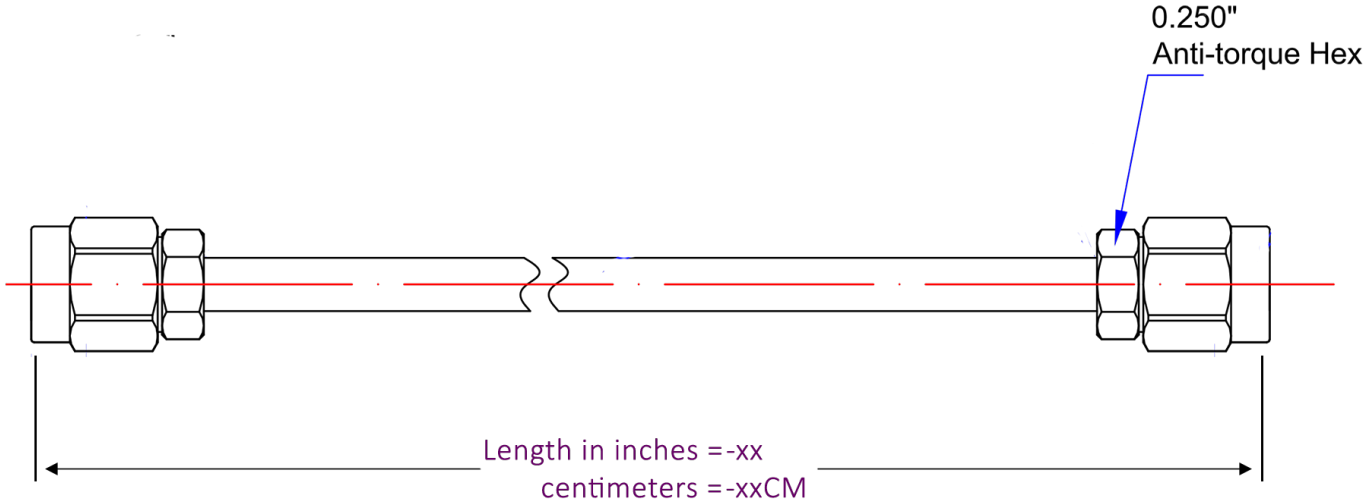

P1CA-SAMSAM-085CJ-12

SMA Male to SMA Male cable assembly using 085CJ Jacketed Conformable Coax, 12 inches long, Operating to 26.5 GHz

Parameter	Description	Notes
Connector 1 Contact	Gold Plated Brass	
Connector 2	SMA Male	
Connector 2 Coupling Nut	Passivated Stainless Steel	
Connector 2 Body	Gold Plated Brass	
Connector 2 Contact	Gold Plated Brass	
Coax Cable	Jacketed Conformable	
Cable Type	085CJ	
Cable Inner Conductor	SPCW	
Dielectric	PTFE	
Shield	1. Tinned Cu/Sn Braid	
Jacket	FEP	
Coax Diameter	0.102	
Minimum Bend Radius	0.38	
Length	12.0	
RoHS Compliance	Yes	

Drawing

Product Notes