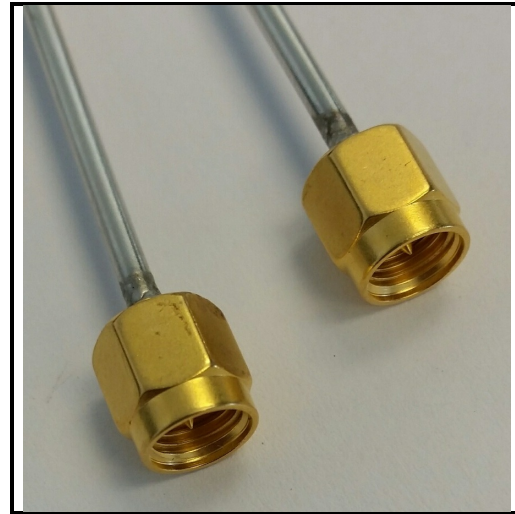

Product Features

P1dB's P1CA-SAMSAM-085SR-12 is a straight semi-rigid assembly with SMA male connectors, using 0.085 inch diameter semi-rigid coax, 12 inch length.

P1dB offers semi-rigid cable assemblies in a variety of diameters including 0.020, 0.034, 0.047, 0.085 and 0.141 inch.

Available with either SMA male or SMA female connectors, in lengths from 3 to 36 inch.

Electrical Specification: $T_{\text{Ambient}} = 25^{\circ} \text{C}$

| Parameter | Frequency Range | Units | Min | Typical | Max | Notes |
|-----------------|-----------------|-------|-----|---------|------|-------|
| Frequency Range | | GHz | DC | | 18.0 | |

Mechanical And Environmental Specifications:

| Parameter | Description | Notes |
|-----------------|-----------------|-------|
| Connector 1 | SMA Male | |
| Connector 2 | SMA Male | |
| Coax Cable | Semi-Rigid | |
| Cable Type | .085 semi rigid | |
| Coax Diameter | 0.085 | |
| Length | 12.0 | |
| RoHS Compliance | Yes | |