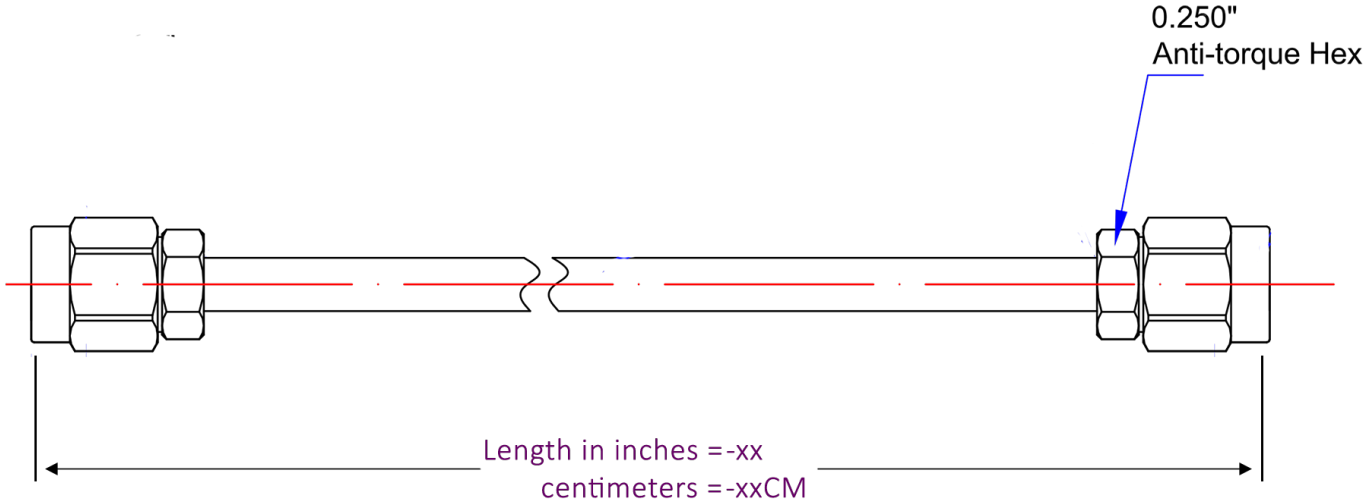

P1CA-SAMSAM-141CJ-12

SMA Male to SMA Male cable assembly using 141CJ Jacketed Conformable Coax, 12 inches long, Operating to 26.5 GHz.

Parameter	Description	Notes
Connector 1 Contact	Gold Plated Brass	
Connector 2	SMA Male	
Connector 2 Coupling Nut	Passivated Stainless Steel	
Connector 2 Body	Gold Plated Brass	
Connector 2 Contact	Gold Plated Brass	
Coax Cable	Jacketed Conformable	
Cable Type	141CJ	
Cable Inner Conductor	SPCW	
Dielectric	PTFE	
Shield	1. Tinned Cu/Sn Braid	
Jacket	FEP	
Coax Diameter	0.17	
Minimum Bend Radius	0.38	
Length	12.0	
RoHS Compliance	Yes	

Drawing

Product Notes