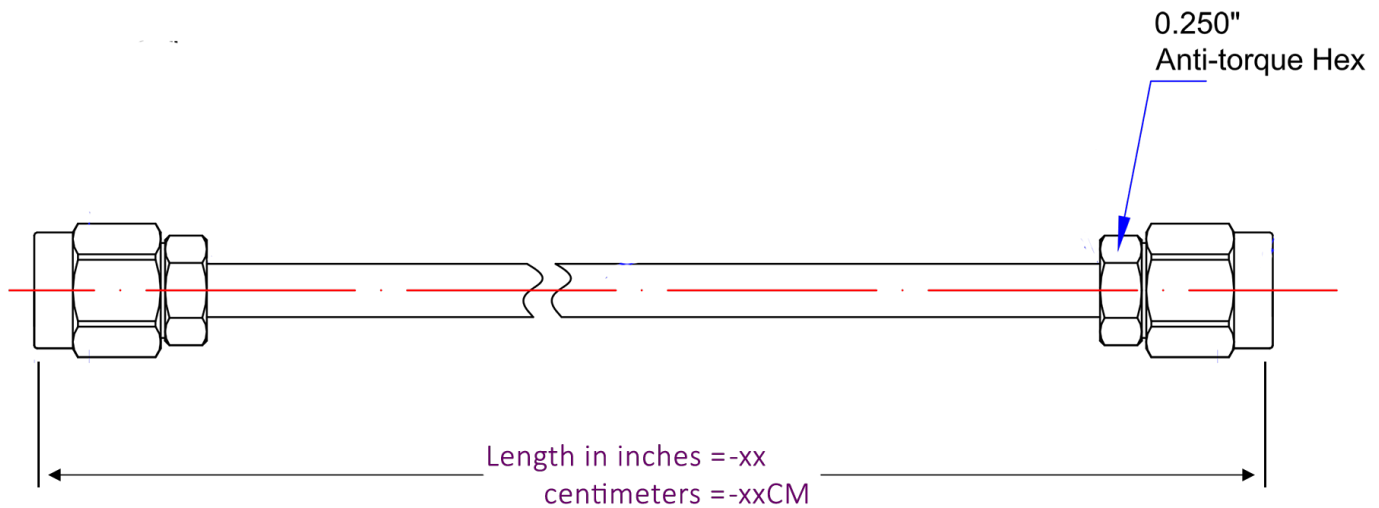

P1CA-SAMSAM-141CJ-2

SMA Male to SMA Male cable assembly using 141CJ Jacketed Conformable Coax, 2 inches long, Operating to 26.5 GHz.

Parameter	Description	Notes
Connector 1 Contact	Gold Plated Brass	
Connector 2	SMA Male	
Connector 2 Coupling Nut	Passivated Stainless Steel	
Connector 2 Body	Gold Plated Brass	
Connector 2 Contact	Gold Plated Brass	
Coax Cable	Jacketed Conformable	
Cable Type	141CJ	
Cable Inner Conductor	SPCW	
Dielectric	PTFE	
Shield	1. Tinned Cu/Sn Braid	
Jacket	FEP	
Coax Diameter	0.17	
Minimum Bend Radius	0.38	
Length	2.0	
RoHS Compliance	Yes	

Drawing

Product Notes