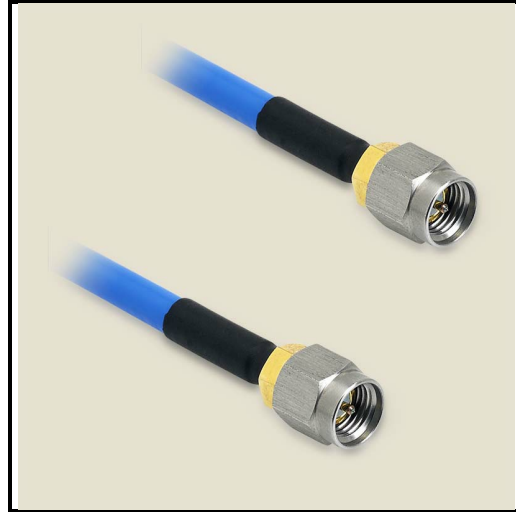

P1CA-SAMSAM-141CJ-2

SMA Male to SMA Male cable assembly using 141CJ Jacketed Conformable Coax, 2 inches long, Operating to 26.5 GHz.

Product Features

P1CA-SAMSAM-141CJ-2 is an RF Cable that is part of P1dB's YouForm™ conformable cable assembly series. It is a 2 inch SMA Male to SMA Male Jacketed Conformable cable assembly that utilizes 141CJ conformable coax with a diameter of 0.17 inches. The RF cable assembly operates to 26.5 GHz with a max VSWR of 1.35:1. YouForm™ cables are conformable and jacketed conformable versions 085 and 141 semi-rigid coax cables and meet RG402 and RG405 dimensional and electrical specifications. YouForm™ cable assemblies can operate up to 26.5 GHz, depending on the configuration. The advantage of YouForm™ conformable cables over semi-rigid are their ability to be formed by hand multiple times, while semi-rigid cables can be formed only once with special bending tools.

Mechanical And Environmental Specifications:

Parameter	Description	Notes
Connector 1	SMA Male	
Connector 1 Coupling Nut	Passivated Stainless Steel	
Connector 1 Body	Gold Plated Brass	

P1CA-SAMSAM-141CJ-2

SMA Male to SMA Male cable assembly using 141CJ Jacketed Conformable Coax, 2 inches long, Operating to 26.5 GHz.

Parameter	Description	Notes
Connector 1 Contact	Gold Plated Brass	
Connector 2	SMA Male	
Connector 2 Coupling Nut	Passivated Stainless Steel	
Connector 2 Body	Gold Plated Brass	
Connector 2 Contact	Gold Plated Brass	
Coax Cable	Jacketed Conformable	
Cable Type	141CJ	
Cable Inner Conductor	SPCW	
Dielectric	PTFE	
Shield	1. Tinned Cu/Sn Braid	
Jacket	FEP	
Coax Diameter	0.17	
Minimum Bend Radius	0.38	
Length	2.0	
RoHS Compliance	Yes	