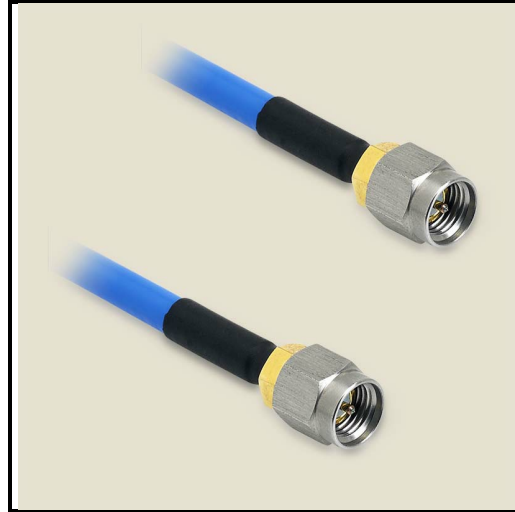

P1CA-SAMSAM-141CJ-2

SMA Male to SMA Male cable assembly using 141CJ Jacketed Conformable Coax, 2 inches long, Operating to 26.5 GHz.

Product Features

P1CA-SAMSAM-141CJ-2 is an RF Cable that is part of P1dB's YouForm™ conformable cable assembly series. It is a 2 inch SMA Male to SMA Male Jacketed Conformable cable assembly that utilizes 141CJ conformable coax with a diameter of 0.17 inches. The RF cable assembly operates to 26.5 GHz with a max VSWR of 1.35:1. YouForm™ cables are conformable and jacketed conformable versions 085 and 141 semi-rigid coax cables and meet RG402 and RG405 dimensional and electrical specifications. YouForm™ cable assemblies can operate up to 26.5 GHz, depending on the configuration. The advantage of YouForm™ conformable cables over semi-rigid are their ability to be formed by hand multiple times, while semi-rigid cables can be formed only once with special bending tools.

Mechanical And Environmental Specifications:

Parameter	Description	Notes
Connector 1	SMA Male	
Connector 1 Coupling Nut	Passivated Stainless Steel	
Connector 1 Body	Gold Plated Brass	

P1CA-SAMSAM-141CJ-2

SMA Male to SMA Male cable assembly using 141CJ Jacketed Conformable Coax, 2 inches long, Operating to 26.5 GHz.

Parameter	Description	Notes
Connector 1 Contact	Gold Plated Brass	
Connector 2	SMA Male	
Connector 2 Coupling Nut	Passivated Stainless Steel	
Connector 2 Body	Gold Plated Brass	
Connector 2 Contact	Gold Plated Brass	
Coax Cable	Jacketed Conformable	
Cable Type	141CJ	
Cable Inner Conductor	SPCW	
Dielectric	PTFE	
Shield	1. Tinned Cu/Sn Braid	
Jacket	FEP	
Coax Diameter	0.17	
Minimum Bend Radius	0.38	
Length	2.0	
RoHS Compliance	Yes	