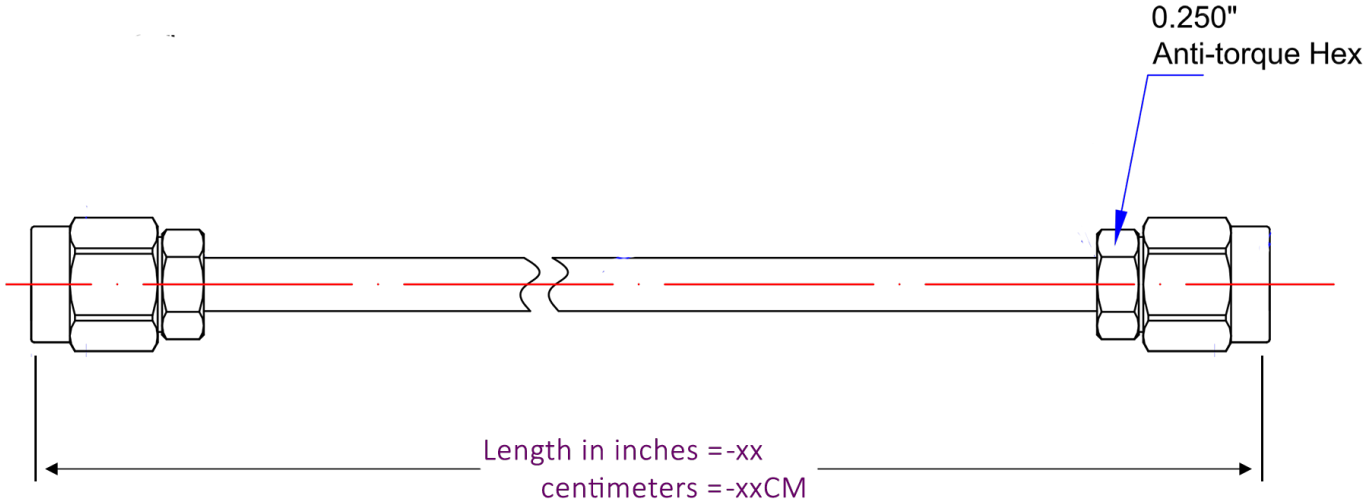

P1CA-SAMSAM-141CJ-24

SMA Male to SMA Male cable assembly using 141CJ Jacketed Conformable Coax, 24 inches long, Operating to 26.5 GHz.

Parameter	Description	Notes
Connector 1 Contact	Gold Plated Brass	
Connector 2	SMA Male	
Connector 2 Coupling Nut	Passivated Stainless Steel	
Connector 2 Body	Gold Plated Brass	
Connector 2 Contact	Gold Plated Brass	
Coax Cable	Jacketed Conformable	
Cable Type	141CJ	
Cable Inner Conductor	SPCW	
Dielectric	PTFE	
Shield	1. Tinned Cu/Sn Braid	
Jacket	FEP	
Coax Diameter	0.17	
Minimum Bend Radius	0.38	
Length	24.0	
RoHS Compliance	Yes	

Drawing

Product Notes