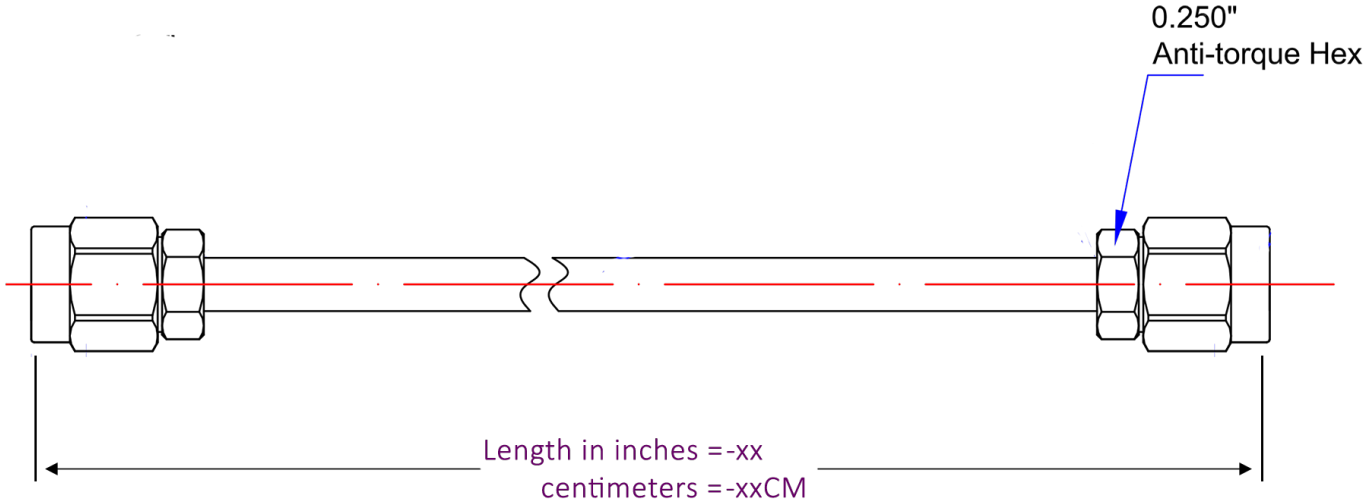

### Product Features

P1CA-SAMSAM-141CJ-24 is an RF Cable that is part of P1dB's YouForm™ conformable cable assembly series. It is a 24 inch SMA Male to SMA Male Jacketed Conformable cable assembly that utilizes 141CJ conformable coax with a diameter of 0.17 inches. The RF cable assembly operates to 26.5 GHz with a max VSWR of 1.35:1. YouForm™ cables are conformable and jacketed conformable versions 085 and 141 semi-rigid coax cables and meet RG402 and RG405 dimensional and electrical specifications. YouForm™ cable assemblies can operate up to 26.5 GHz, depending on the configuration. The advantage of YouForm™ conformable cables over semi-rigid are their ability to be formed by hand multiple times, while semi-rigid cables can be formed only once with special bending tools.

### Mechanical And Environmental Specifications:

Parameter	Description	Notes
Connector 1	SMA Male	
Connector 1 Coupling Nut	Passivated Stainless Steel	
Connector 1 Body	Gold Plated Brass	

# P1CA-SAMSAM-141CJ-24

SMA Male to SMA Male cable assembly using 141CJ Jacketed Conformable Coax, 24 inches long, Operating to 26.5 GHz.

Parameter	Description	Notes
Connector 1 Contact	Gold Plated Brass	
Connector 2	SMA Male	
Connector 2 Coupling Nut	Passivated Stainless Steel	
Connector 2 Body	Gold Plated Brass	
Connector 2 Contact	Gold Plated Brass	
Coax Cable	Jacketed Conformable	
Cable Type	141CJ	
Cable Inner Conductor	SPCW	
Dielectric	PTFE	
Shield	1. Tinned Cu/Sn Braid	
Jacket	FEP	
Coax Diameter	0.17	
Minimum Bend Radius	0.38	
Length	24.0	
RoHS Compliance	Yes	