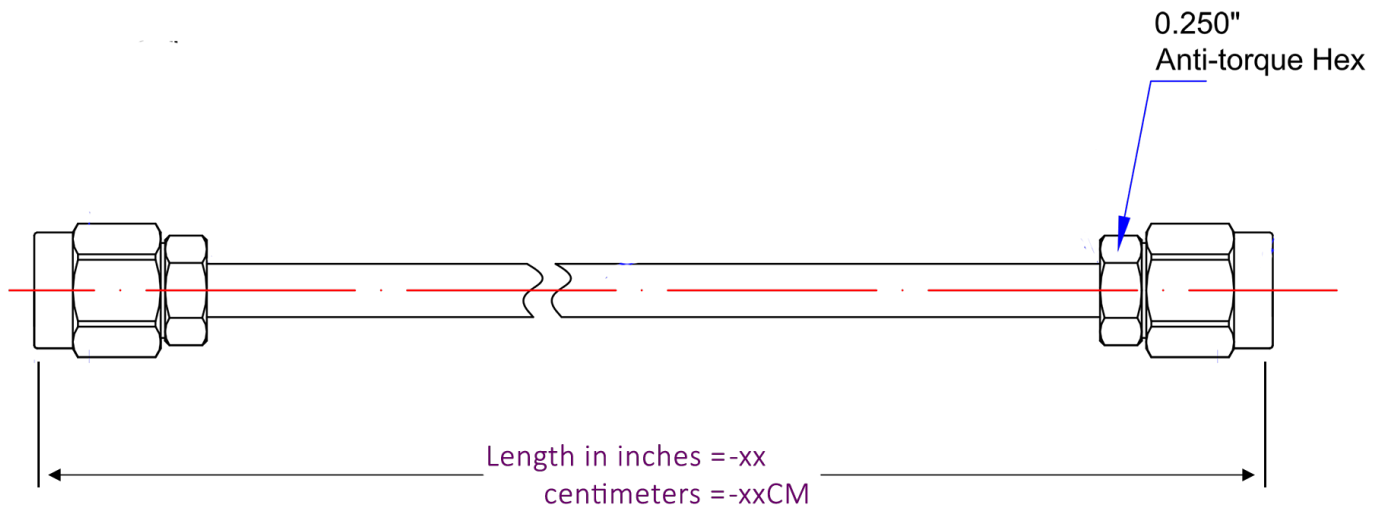

P1CA-SAMSAM-141CJ-3

SMA Male to SMA Male cable assembly using 141CJ Jacketed Conformable Coax, 3 inches long, Operating to 26.5 GHz.

Parameter	Description	Notes
Connector 1 Contact	Gold Plated Brass	
Connector 2	SMA Male	
Connector 2 Coupling Nut	Passivated Stainless Steel	
Connector 2 Body	Gold Plated Brass	
Connector 2 Contact	Gold Plated Brass	
Coax Cable	Jacketed Conformable	
Cable Type	141CJ	
Cable Inner Conductor	SPCW	
Dielectric	PTFE	
Shield	1. Tinned Cu/Sn Braid	
Jacket	FEP	
Coax Diameter	0.17	
Minimum Bend Radius	0.38	
Length	3.0	
RoHS Compliance	Yes	

Drawing

Product Notes