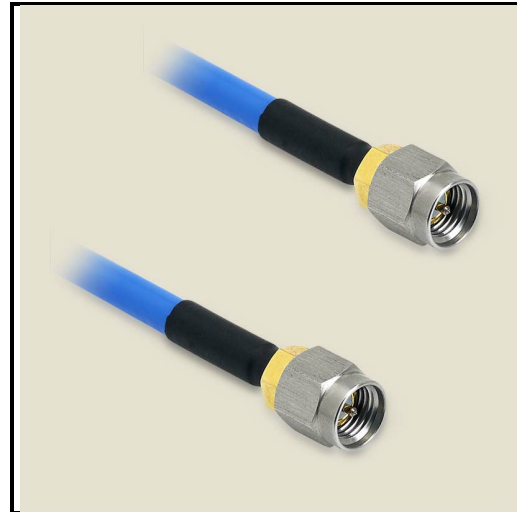

P1CA-SAMSAM-141CJ-3

SMA Male to SMA Male cable assembly using 141CJ Jacketed Conformable Coax, 3 inches long, Operating to 26.5 GHz.

Product Features

P1CA-SAMSAM-141CJ-3 is an RF Cable that is part of P1dB's YouForm™ conformable cable assembly series. It is a 3 inch SMA Male to SMA Male Jacketed Conformable cable assembly that utilizes 141CJ conformable coax with a diameter of 0.17 inches. The RF cable assembly operates to 26.5 GHz with a max VSWR of 1.35:1. YouForm™ cables are conformable and jacketed conformable versions 085 and 141 semi-rigid coax cables and meet RG402 and RG405 dimensional and electrical specifications. YouForm™ cable assemblies can operate up to 26.5 GHz, depending on the configuration. The advantage of YouForm™ conformable cables over semi-rigid are their ability to be formed by hand multiple times, while semi-rigid cables can be formed only once with special bending tools.

Mechanical And Environmental Specifications:

Parameter	Description	Notes
Connector 1	SMA Male	
Connector 1 Coupling Nut	Passivated Stainless Steel	
Connector 1 Body	Gold Plated Brass	

P1CA-SAMSAM-141CJ-3

SMA Male to SMA Male cable assembly using 141CJ Jacketed Conformable Coax, 3 inches long, Operating to 26.5 GHz.

Parameter	Description	Notes
Connector 1 Contact	Gold Plated Brass	
Connector 2	SMA Male	
Connector 2 Coupling Nut	Passivated Stainless Steel	
Connector 2 Body	Gold Plated Brass	
Connector 2 Contact	Gold Plated Brass	
Coax Cable	Jacketed Conformable	
Cable Type	141CJ	
Cable Inner Conductor	SPCW	
Dielectric	PTFE	
Shield	1. Tinned Cu/Sn Braid	
Jacket	FEP	
Coax Diameter	0.17	
Minimum Bend Radius	0.38	
Length	3.0	
RoHS Compliance	Yes	