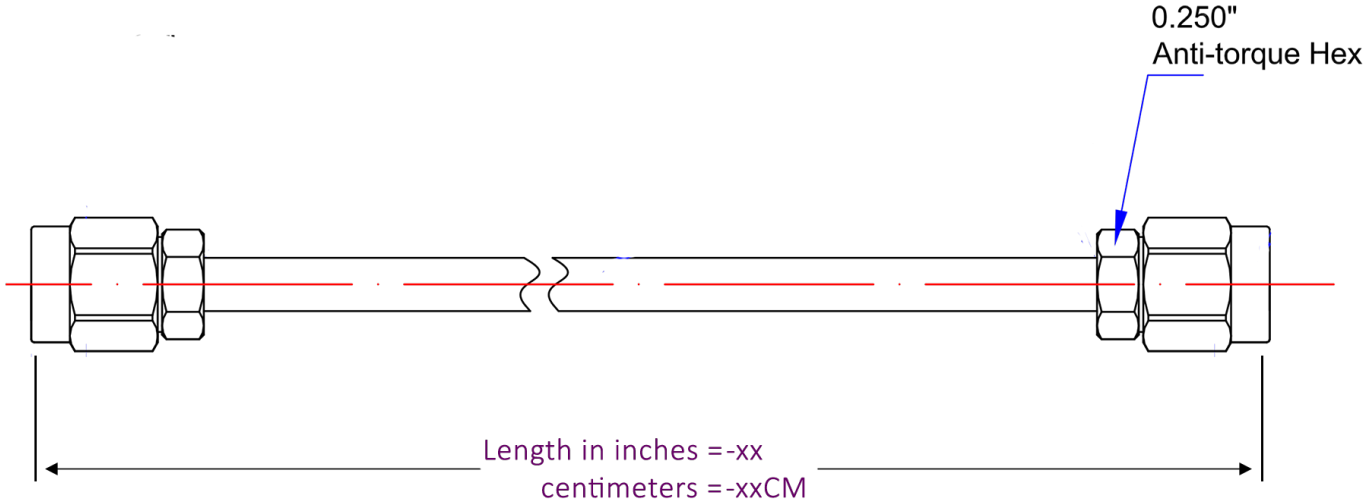

### Product Features

P1CA-SAMSAM-141CJ-36 is an RF Cable that is part of P1dB's YouForm™ conformable cable assembly series. It is a 36 inch SMA Male to SMA Male Jacketed Conformable cable assembly that utilizes 141CJ conformable coax with a diameter of 0.17 inches. The RF cable assembly operates to 26.5 GHz with a max VSWR of 1.35:1. YouForm™ cables are conformable and jacketed conformable versions 085 and 141 semi-rigid coax cables and meet RG402 and RG405 dimensional and electrical specifications. YouForm™ cable assemblies can operate up to 26.5 GHz, depending on the configuration. The advantage of YouForm™ conformable cables over semi-rigid are their ability to be formed by hand multiple times, while semi-rigid cables can be formed only once with special bending tools.

### Mechanical And Environmental Specifications:

Parameter	Description	Notes
Connector 1	SMA Male	
Connector 1 Coupling Nut	Passivated Stainless Steel	
Connector 1 Body	Gold Plated Brass	

# P1CA-SAMSAM-141CJ-36

SMA Male to SMA Male cable assembly using 141CJ Jacketed Conformable Coax, 36 inches long, Operating to 26.5 GHz.

Parameter	Description	Notes
Connector 1 Contact	Gold Plated Brass	
Connector 2	SMA Male	
Connector 2 Coupling Nut	Passivated Stainless Steel	
Connector 2 Body	Gold Plated Brass	
Connector 2 Contact	Gold Plated Brass	
Coax Cable	Jacketed Conformable	
Cable Type	141CJ	
Cable Inner Conductor	SPCW	
Dielectric	PTFE	
Shield	1. Tinned Cu/Sn Braid	
Jacket	FEP	
Coax Diameter	0.17	
Minimum Bend Radius	0.38	
Length	36.0	
RoHS Compliance	Yes	