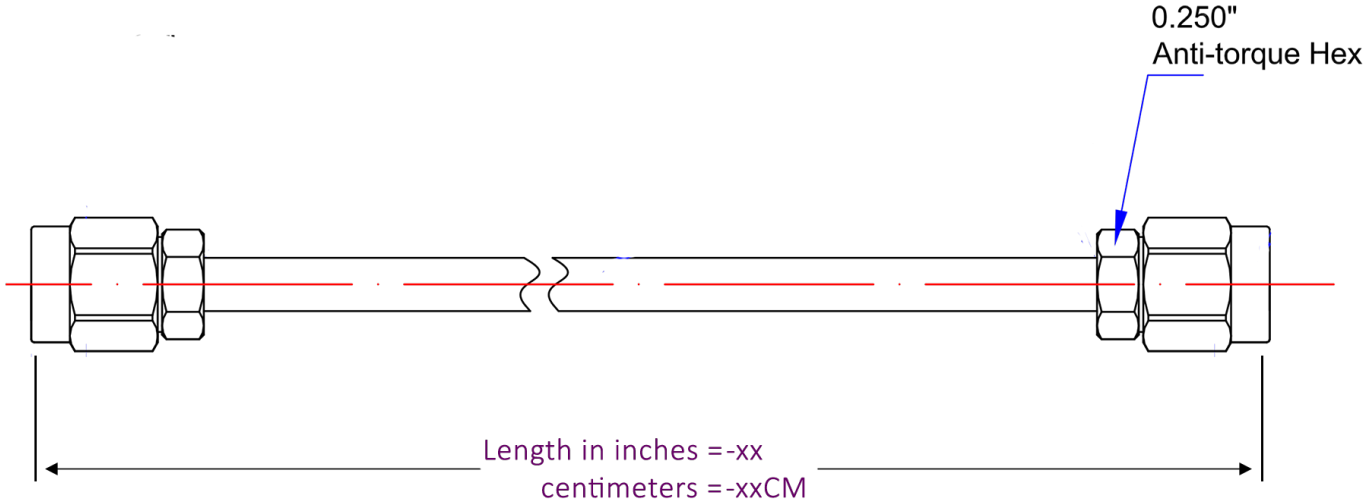

P1CA-SAMSAM-141CJ-36

SMA Male to SMA Male cable assembly using 141CJ Jacketed Conformable Coax, 36 inches long, Operating to 26.5 GHz.

Parameter	Description	Notes
Connector 1 Contact	Gold Plated Brass	
Connector 2	SMA Male	
Connector 2 Coupling Nut	Passivated Stainless Steel	
Connector 2 Body	Gold Plated Brass	
Connector 2 Contact	Gold Plated Brass	
Coax Cable	Jacketed Conformable	
Cable Type	141CJ	
Cable Inner Conductor	SPCW	
Dielectric	PTFE	
Shield	1. Tinned Cu/Sn Braid	
Jacket	FEP	
Coax Diameter	0.17	
Minimum Bend Radius	0.38	
Length	36.0	
RoHS Compliance	Yes	

Drawing

Product Notes