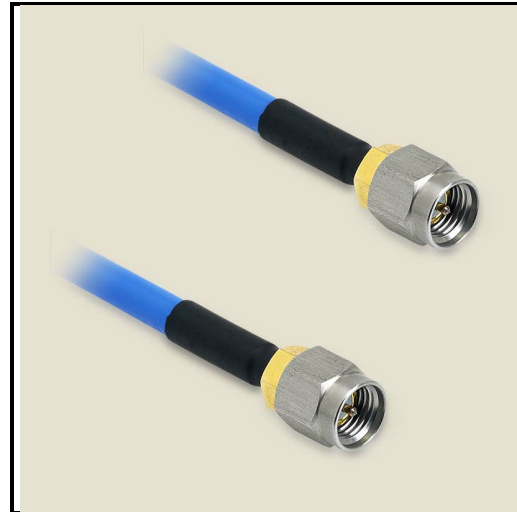

# P1CA-SAMSAM-141CJ-6

SMA Male to SMA Male cable assembly using 141CJ Jacketed Conformable Coax, 6 inches long, Operating to 18 GHz.

## Product Features

P1CA-SAMSAM-141CJ-6 is an RF Cable that is part of P1dB's YouForm™ conformable cable assembly series. It is a 6 inch SMA Male to SMA Male Jacketed Conformable cable assembly that utilizes 141CJ conformable coax with a diameter of 0.17 inches. The RF cable assembly operates to 18 GHz with a max VSWR of 1.35:1. YouForm™ cables are conformable and jacketed conformable versions 085 and 141 semi-rigid coax cables and meet RG402 and RG405 dimensional and electrical specifications. YouForm™ cable assemblies can operate up to 18 GHz, depending on the configuration. The advantage of YouForm™ conformable cables over semi-rigid are their ability to be formed by hand multiple times, while semi-rigid cables can be formed only once with special bending tools.

## Mechanical And Environmental Specifications:

Parameter	Description	Notes
Connector 1	SMA Male	
Connector 1 Coupling Nut	Passivated Stainless Steel	
Connector 1 Body	Gold Plated Brass	

# P1CA-SAMSAM-141CJ-6

SMA Male to SMA Male cable assembly using 141CJ Jacketed Conformable Coax, 6 inches long, Operating to 18 GHz.

Parameter	Description	Notes
Connector 1 Contact	Gold Plated Brass	
Connector 2	SMA Male	
Connector 2 Coupling Nut	Passivated Stainless Steel	
Connector 2 Body	Gold Plated Brass	
Connector 2 Contact	Gold Plated Brass	
Coax Cable	Jacketed Conformable	
Cable Type	141CJ	
Cable Inner Conductor	SPCW	
Dielectric	PTFE	
Shield	1. Tinned Cu/Sn Braid	
Jacket	FEP	
Coax Diameter	0.17	
Minimum Bend Radius	0.38	
Length	6.0	
RoHS Compliance	Yes	