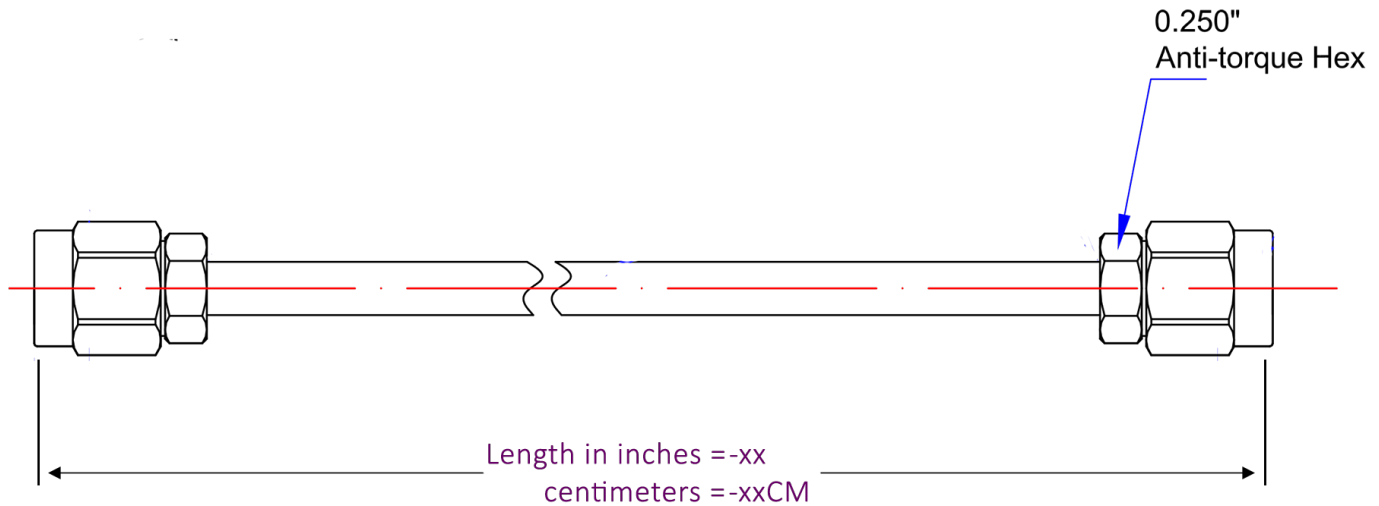

P1CA-SAMSAM-141CJ-6

SMA Male to SMA Male cable assembly using 141CJ Jacketed Conformable Coax, 6 inches long, Operating to 18 GHz.

Parameter	Description	Notes
Connector 1 Contact	Gold Plated Brass	
Connector 2	SMA Male	
Connector 2 Coupling Nut	Passivated Stainless Steel	
Connector 2 Body	Gold Plated Brass	
Connector 2 Contact	Gold Plated Brass	
Coax Cable	Jacketed Conformable	
Cable Type	141CJ	
Cable Inner Conductor	SPCW	
Dielectric	PTFE	
Shield	1. Tinned Cu/Sn Braid	
Jacket	FEP	
Coax Diameter	0.17	
Minimum Bend Radius	0.38	
Length	6.0	
RoHS Compliance	Yes	

Drawing

Product Notes