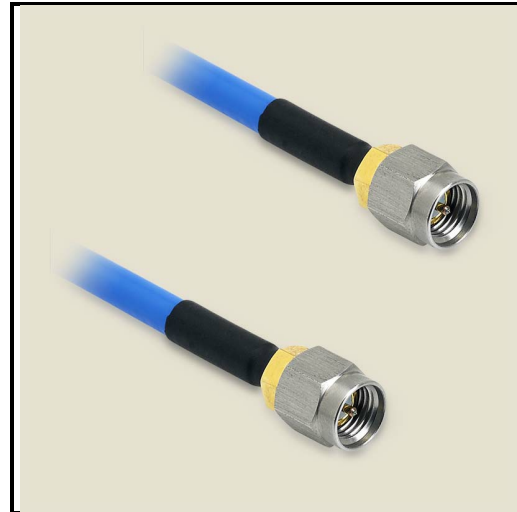

P1CA-SAMSAM-141CJ-6

SMA Male to SMA Male cable assembly using 141CJ Jacketed Conformable Coax, 6 inches long, Operating to 18 GHz.

Product Features

P1CA-SAMSAM-141CJ-6 is an RF Cable that is part of P1dB's YouForm™ conformable cable assembly series. It is a 6 inch SMA Male to SMA Male Jacketed Conformable cable assembly that utilizes 141CJ conformable coax with a diameter of 0.17 inches. The RF cable assembly operates to 18 GHz with a max VSWR of 1.35:1. YouForm™ cables are conformable and jacketed conformable versions 085 and 141 semi-rigid coax cables and meet RG402 and RG405 dimensional and electrical specifications. YouForm™ cable assemblies can operate up to 18 GHz, depending on the configuration. The advantage of YouForm™ conformable cables over semi-rigid are their ability to be formed by hand multiple times, while semi-rigid cables can be formed only once with special bending tools.

Mechanical And Environmental Specifications:

Parameter	Description	Notes
Connector 1	SMA Male	
Connector 1 Coupling Nut	Passivated Stainless Steel	
Connector 1 Body	Gold Plated Brass	

P1CA-SAMSAM-141CJ-6

SMA Male to SMA Male cable assembly using 141CJ Jacketed Conformable Coax, 6 inches long, Operating to 18 GHz.

Parameter	Description	Notes
Connector 1 Contact	Gold Plated Brass	
Connector 2	SMA Male	
Connector 2 Coupling Nut	Passivated Stainless Steel	
Connector 2 Body	Gold Plated Brass	
Connector 2 Contact	Gold Plated Brass	
Coax Cable	Jacketed Conformable	
Cable Type	141CJ	
Cable Inner Conductor	SPCW	
Dielectric	PTFE	
Shield	1. Tinned Cu/Sn Braid	
Jacket	FEP	
Coax Diameter	0.17	
Minimum Bend Radius	0.38	
Length	6.0	
RoHS Compliance	Yes	