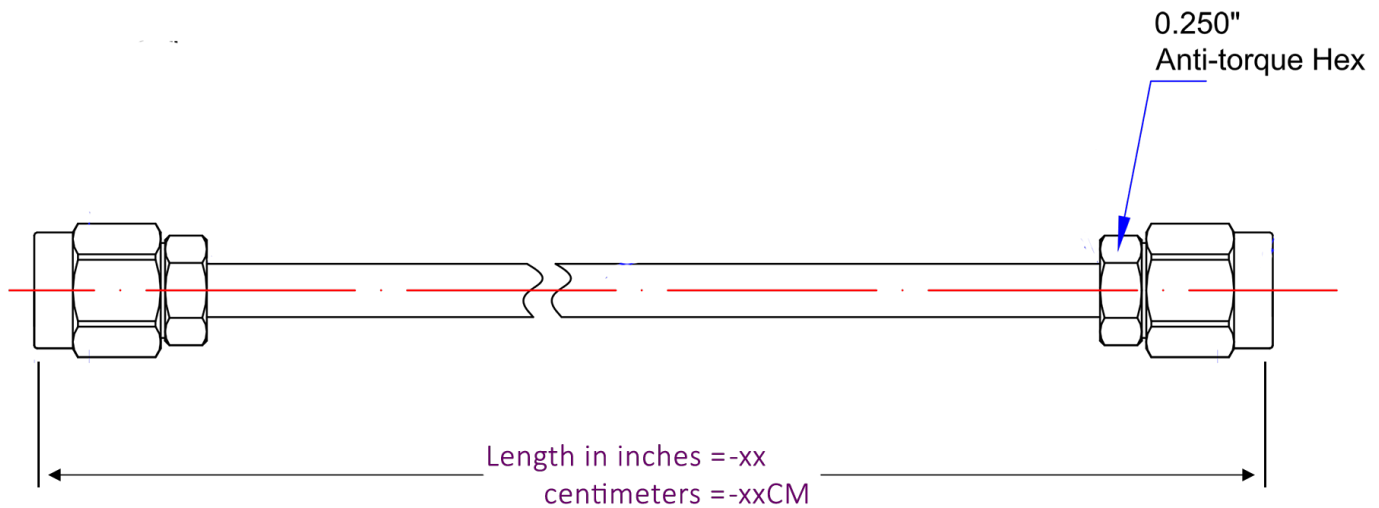

P1CA-SAMSAM-141CJ-6

SMA Male to SMA Male cable assembly using 141CJ Jacketed Conformable Coax, 6 inches long, Operating to 18 GHz.

Parameter	Description	Notes
Connector 1 Contact	Gold Plated Brass	
Connector 2	SMA Male	
Connector 2 Coupling Nut	Passivated Stainless Steel	
Connector 2 Body	Gold Plated Brass	
Connector 2 Contact	Gold Plated Brass	
Coax Cable	Jacketed Conformable	
Cable Type	141CJ	
Cable Inner Conductor	SPCW	
Dielectric	PTFE	
Shield	1. Tinned Cu/Sn Braid	
Jacket	FEP	
Coax Diameter	0.17	
Minimum Bend Radius	0.38	
Length	6.0	
RoHS Compliance	Yes	

Drawing

Product Notes