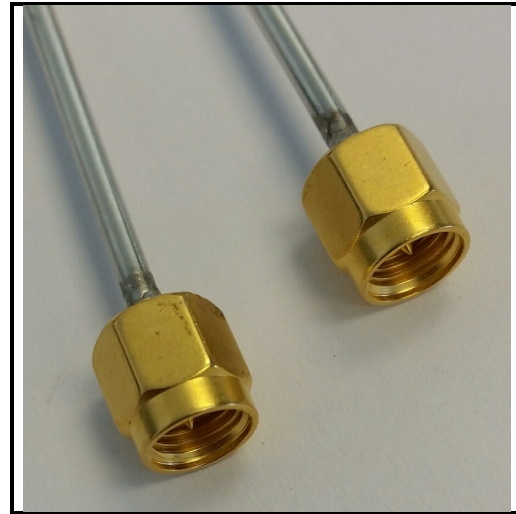

**Product Features**

P1dB's P1CA-SAMSAM-141SR-12 is an SMA male to SMA male semi-rigid cable assembly 0.141 inch diameter and 12 inches long.

This semi-rigid assembly is available from P1dB in standard lengths of 6, 12 or 18 inches. Custom lengths available on request : sales@p1db.com.

P1dB stocks a wide variety of semi-rigid assemblies, with SMA connectors on both ends or single ended SMA (referred to as Pigtails or Test Probes). Choose from cable diameters .020, .034 or .047 inch for P1dB's miniature assemblies. Larger diameter .086 and .141 semi-rigid assemblies also are available.

**Mechanical And Environmental Specifications:**

Parameter	Description	Notes
Connector 1	SMA Male	
Connector 2	SMA Male	
Coax Cable	Semi-Rigid	
Cable Type	141SR	
Coax Diameter	0.141	
Length	12.0	
RoHS Compliance	Yes	