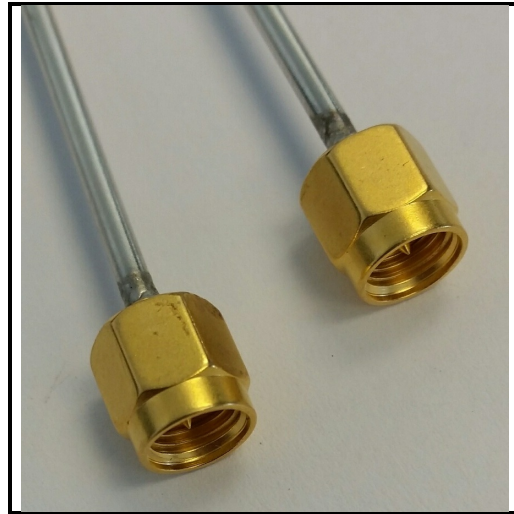

Product Features

P1dB's P1CA-SAMSAM-141SR-12 is an SMA male to SMA male semi-rigid cable assembly 0.141 inch diameter and 12 inches long.

This semi-rigid assembly is available from P1dB in standard lengths of 6, 12 or 18 inches. Custom lengths available on request : sales@p1db.com.

P1dB stocks a wide variety of semi-rigid assemblies, with SMA connectors on both ends or single ended SMA (referred to as Pigtails or Test Probes). Choose from cable diameters .020, .034 or .047 inch for P1dB's miniature assemblies. Larger diameter .086 and .141 semi-rigid assemblies also are available.

Mechanical And Environmental Specifications:

Parameter	Description	Notes
Connector 1	SMA Male	
Connector 2	SMA Male	
Coax Cable	Semi-Rigid	
Cable Type	141SR	
Coax Diameter	0.141	
Length	12.0	
RoHS Compliance	Yes	