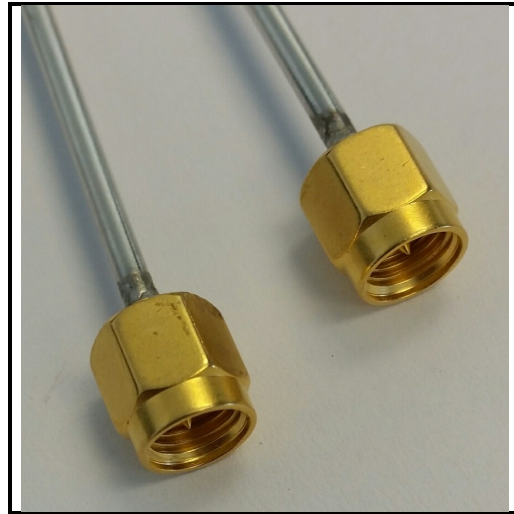

## Product Features

P1dB's P1CA-SAMSAM-141SR-12 is an SMA male to SMA male semi-rigid cable assembly 0.141 inch diameter and 12 inches long.

This semi-rigid assembly is available from P1dB in standard lengths of 6, 12 or 18 inches. Custom lengths available on request : sales@p1db.com.

P1dB stocks a wide variety of semi-rigid assemblies, with SMA connectors on both ends or single ended SMA (referred to as Pigtails or Test Probes). Choose from cable diameters .020, .034 or .047 inch for P1dB's miniature assemblies. Larger diameter .086 and .141 semi-rigid assemblies also are available.

## Mechanical And Environmental Specifications:

Parameter	Description	Notes
Connector 1	SMA Male	
Connector 2	SMA Male	
Coax Cable	Semi-Rigid	
Cable Type	141SR	
Coax Diameter	0.141	
Length	12.0	
RoHS Compliance	Yes	