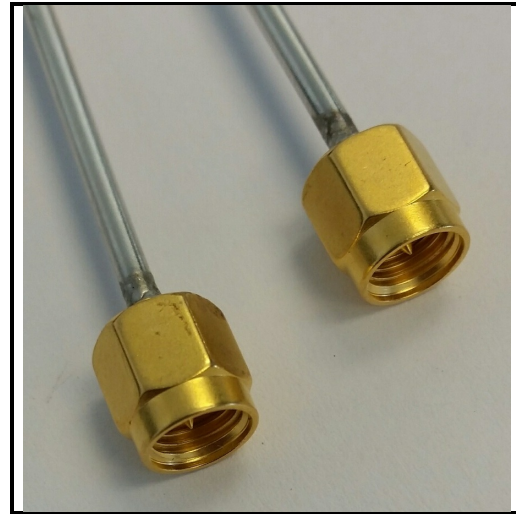

Product Features

P1dB's P1CA-SAMSAM-141SR-12 is an SMA male to SMA male semi-rigid cable assembly 0.141 inch diameter and 12 inches long.

This semi-rigid assembly is available from P1dB in standard lengths of 6, 12 or 18 inches. Custom lengths available on request : sales@p1db.com.

P1dB stocks a wide variety of semi-rigid assemblies, with SMA connectors on both ends or single ended SMA (referred to as Pigtails or Test Probes). Choose from cable diameters .020, .034 or .047 inch for P1dB's miniature assemblies. Larger diameter .086 and .141 semi-rigid assemblies also are available.

Mechanical And Environmental Specifications:

Parameter	Description	Notes
Connector 1	SMA Male	
Connector 2	SMA Male	
Coax Cable	Semi-Rigid	
Cable Type	141SR	
Coax Diameter	0.141	
Length	12.0	
RoHS Compliance	Yes	