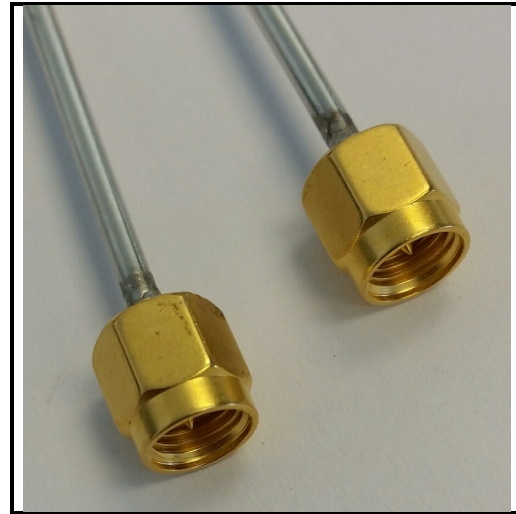

Product Features

P1dB's P1CA-SAMSAM-141SR-30CM is an SMA male to SMA male semi-rigid cable assembly 0.141 inch diameter and 30cm long.

This semi-rigid assembly is available from P1dB in standard lengths of 6, 12 or 18 inches. Custom lengths available on request : sales@p1db.com.

P1dB stocks a wide variety of semi-rigid assemblies, with SMA connectors on both ends or single ended SMA (referred to as Pigtails or Test Probes). Choose from cable diameters .020, .034 or .047 inch for P1dB's miniature assemblies. Larger diameter .086 and .141 semi-rigid assemblies also are available.

Mechanical And Environmental Specifications:

Parameter	Description	Notes
Connector 1	SMA Male	
Connector 2	SMA Male	
Coax Cable	Semi-Rigid	
Cable Type	0.141 semi-rigid	
Coax Diameter	0.141	
RoHS Compliance	Yes	