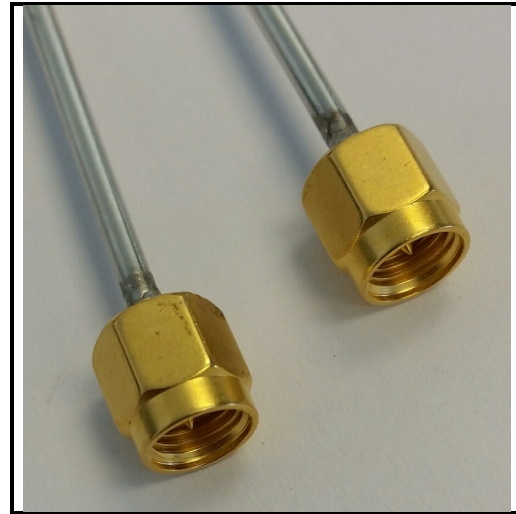

Product Features

P1dB's P1CA-SAMSAM-141SR-30CM is an SMA male to SMA male semi-rigid cable assembly 0.141 inch diameter and 30cm long.

This semi-rigid assembly is available from P1dB in standard lengths of 6, 12 or 18 inches. Custom lengths available on request : sales@p1db.com.

P1dB stocks a wide variety of semi-rigid assemblies, with SMA connectors on both ends or single ended SMA (referred to as Pigtails or Test Probes). Choose from cable diameters .020, .034 or .047 inch for P1dB's miniature assemblies. Larger diameter .086 and .141 semi-rigid assemblies also are available.

Mechanical And Environmental Specifications:

| Parameter | Description | Notes |
|-----------------|------------------|-------|
| Connector 1 | SMA Male | |
| Connector 2 | SMA Male | |
| Coax Cable | Semi-Rigid | |
| Cable Type | 0.141 semi-rigid | |
| Coax Diameter | 0.141 | |
| RoHS Compliance | Yes | |