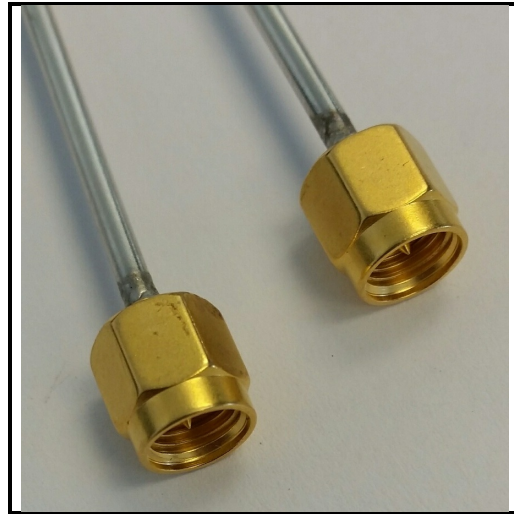

**Product Features**

P1dB's P1CA-SAFSAF-141SR-6 is an SMA male to SMA male semi-rigid cable assembly 0.141 inch diameter and 6 inches long.

This semi-rigid assembly is available from P1dB in standard lengths of 6, 12 or 18 inches. Custom lengths available on request : sales@p1db.com.

P1dB stocks a wide variety of semi-rigid assemblies, with SMA connectors on both ends or single ended SMA (referred to as Pigtails or Test Probes). Choose from cable diameters .020, .034 or .047 inch for P1dB's miniature assemblies. Larger diameter .086 and .141 semi-rigid assemblies also are available.

**Mechanical And Environmental Specifications:**

Parameter	Description	Notes
Connector 1	SMA Male	
Connector 2	SMA Male	
Coax Cable	Semi-Rigid	
Cable Type	141SR	
Coax Diameter	0.141	
Length	Length (in): 6.0	
RoHS Compliance	Yes	