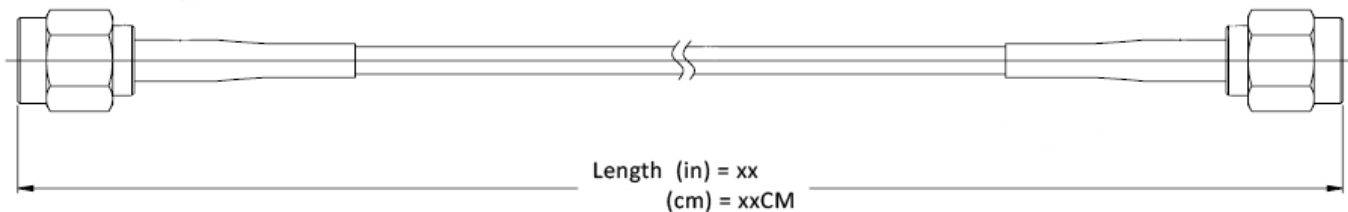

Drawing

Product Notes

P1dB, Inc.

188 Martinvale Lane, San Jose, CA 95119

+1(408)613-4857

sales@p1dB.com