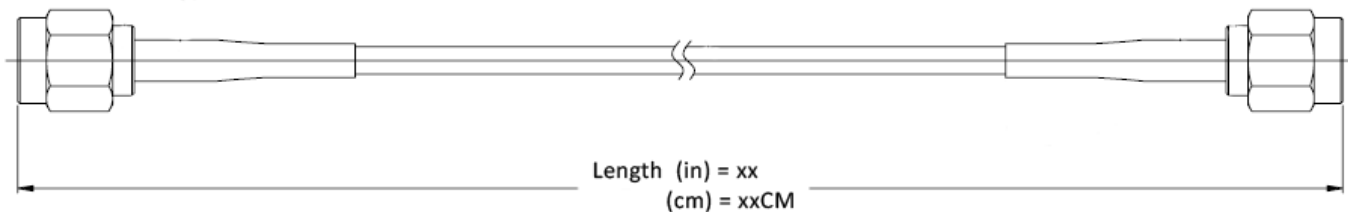

P1CA-SAMSAM-RG316-18

SMA Male to SMA Male cable using RG-316 RG Type Flex Coax, 18 inch. Frequency DC to 6 GHz.

Product Features

Electrical Specification: $T_{\text{Ambient}} = 25^{\circ}\text{C}$

Parameter	Frequency Range	Units	Min	Typical	Max	Notes
Frequency Range		GHz	DC		6.0	

Mechanical And Environmental Specifications:

Parameter	Description	Notes
Connector 1	SMA Male	
Connector 2	SMA Male	
Length	18.0	
RoHS Compliance	Yes	

Drawing

Product Notes

P1dB, Inc.

188 Martinvale Lane, San Jose, CA 95119

+1(408)613-4857

sales@p1dB.com

P1CA-SAMSAM-RG316-18

SMA Male to SMA Male cable using RG-316 RG Type Flex Coax, 18 inch. Frequency DC
to 6 GHz.
