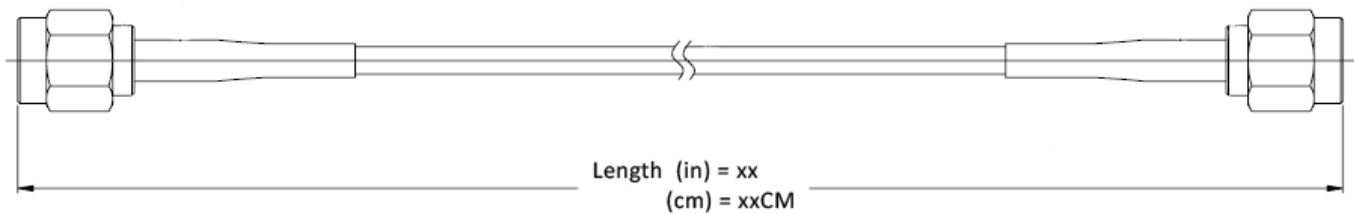

P1CA-SAMSAM-RG316-18

SMA Male to SMA Male cable using RG-316 RG Type Flex Coax, 18 inch. Frequency DC to 6 GHz.

Product Features

Electrical Specification: $T_{\text{Ambient}} = 25^{\circ}\text{C}$

Parameter	Frequency Range	Units	Min	Typical	Max	Notes
Frequency Range		GHz	DC		6.0	

Mechanical And Environmental Specifications:

Parameter	Description	Notes
Connector 1	SMA Male	
Connector 2	SMA Male	
Length	18.0	
RoHS Compliance	Yes	

Drawing

Product Notes

P1dB, Inc.

188 Martinvale Lane, San Jose, CA 95119

+1(408)613-4857

sales@p1dB.com

P1CA-SAMSAM-RG316-18

SMA Male to SMA Male cable using RG-316 RG Type Flex Coax, 18 inch. Frequency DC
to 6 GHz.