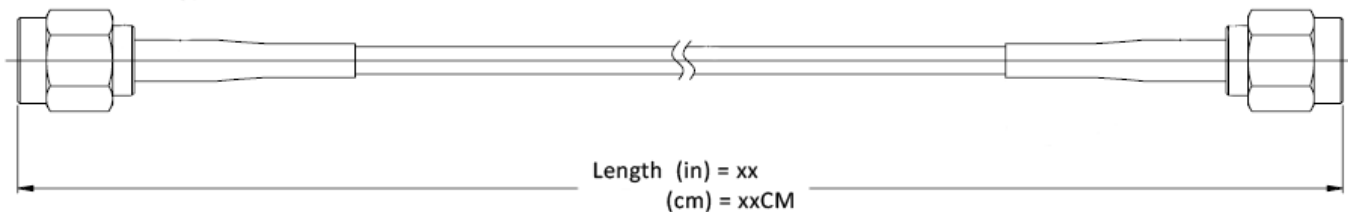

P1CA-SAMSAM-RG316-18

SMA Male to SMA Male cable using RG-316 RG Type Flex Coax, 18 inch. Frequency DC to 6 GHz.

Product Features

Electrical Specification: $T_{\text{Ambient}} = 25^{\circ}\text{C}$

Parameter	Frequency Range	Units	Min	Typical	Max	Notes
Frequency Range		GHz	DC		6.0	

Mechanical And Environmental Specifications:

Parameter	Description	Notes
Connector 1	SMA Male	
Connector 2	SMA Male	
Length	18.0	
RoHS Compliance	Yes	

Drawing

Product Notes

P1dB, Inc.

188 Martinvale Lane, San Jose, CA 95119

+1(408)613-4857

sales@p1dB.com

P1CA-SAMSAM-RG316-18

SMA Male to SMA Male cable using RG-316 RG Type Flex Coax, 18 inch. Frequency DC
to 6 GHz.