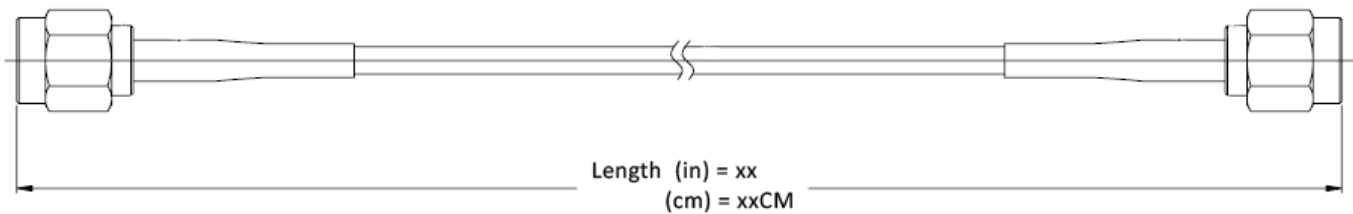

Drawing

Product Notes

P1dB, Inc.

188 Martinvale Lane, San Jose, CA 95119

+1(408)613-4857

sales@p1dB.com