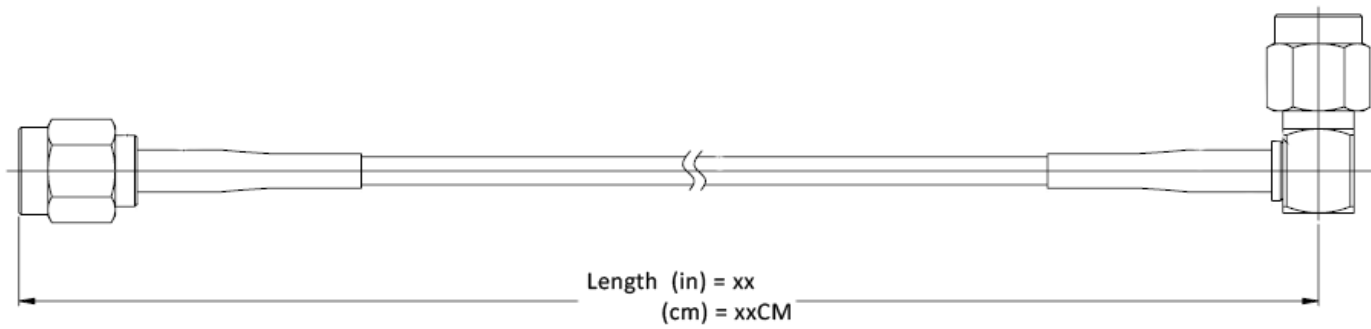

P1CA-SAMSAMRA-RD316-15

SMA Male to SMA Male Right Angle cable using RD316 Double-Shielded RG Type Flex Coax, 15 inches long, and Operating to 6 GHz.

Parameter	Description	Notes
Jacket	FEP	
Coax Diameter	0.114	
Minimum Bend Radius	0.6	
Length	15.0	
Operating Temperature	-55.0 to 200.0 °C	
RoHS Compliance	Yes	

Drawing

Product Notes