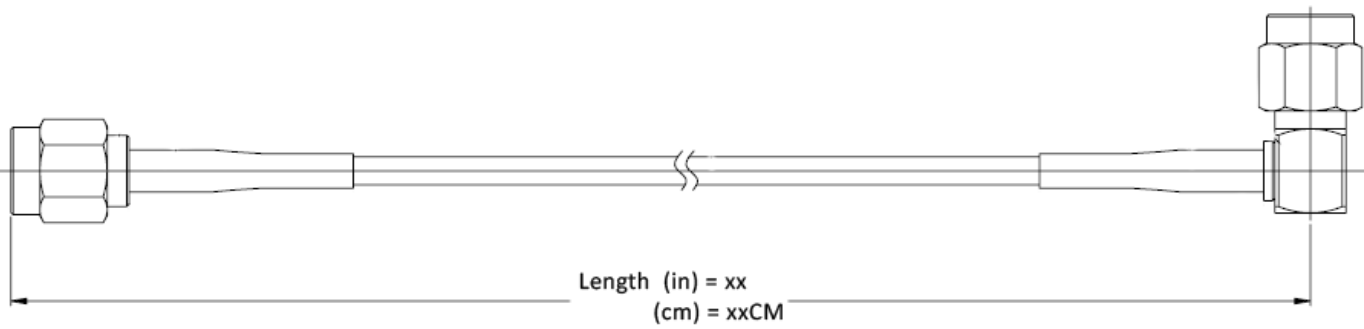

**Product Features**

P1CA-SAMSAMRA-RD316-15 is a cable that is part of P1dB's RG series flex cable assemblies. It is a 15 inch SMA Male to SMA Male Right Angle cable assembly that utilizes RD316 Double-Shielded RG Type Flex coax, which is 0.114 inches in diameter. This Double-Shielded RG Type Flex cable operates to 6 GHz with a max VSWR of 1.35:1. P1dB's Double-Shielded RG Type Flex cable assemblies are general purpose commercial grade cables that meet dimensional and electrical specifications of QPL cables. Double-Shielded RG Type Flex cables can operate up to 6 GHz, depending on the installed connectors. The advantage of RG type commercial cables over QPL cables is their lower cost, since they do not go through the stringent environmental, mechanical and certification testing required for military grade, QPL equivalents.

**Mechanical And Environmental Specifications:**

Parameter	Description	Notes
Connector 1	SMA Male	
Connector 1 Coupling Nut	Gold Plated Brass	
Connector 1 Body	Gold Plated Brass	
Connector 1 Contact	Gold Plated Brass	
Connector 2	SMA Male Right Angle	
Connector 2 Coupling Nut	Gold Plated Brass	
Connector 2 Body	Gold Plated Brass	
Connector 2 Contact	Gold Plated Brass	
Coax Cable	Double-Shielded RG Type Flex	
Cable Type	RD316	
Cable Inner Conductor	7/.0067 SPCW	
Dielectric	PTFE	
Shield	1. SPC Braid	
	2. SPC Braid	

# P1CA-SAMSAMRA-RD316-15

SMA Male to SMA Male Right Angle cable using RD316 Double-Shielded RG Type Flex Coax, 15 inches long, and Operating to 6 GHz.

Parameter	Description	Notes
Jacket	FEP	
Coax Diameter	0.114	
Minimum Bend Radius	0.6	
Length	15.0	
Operating Temperature	-55.0 to 200.0 °C	
RoHS Compliance	Yes	