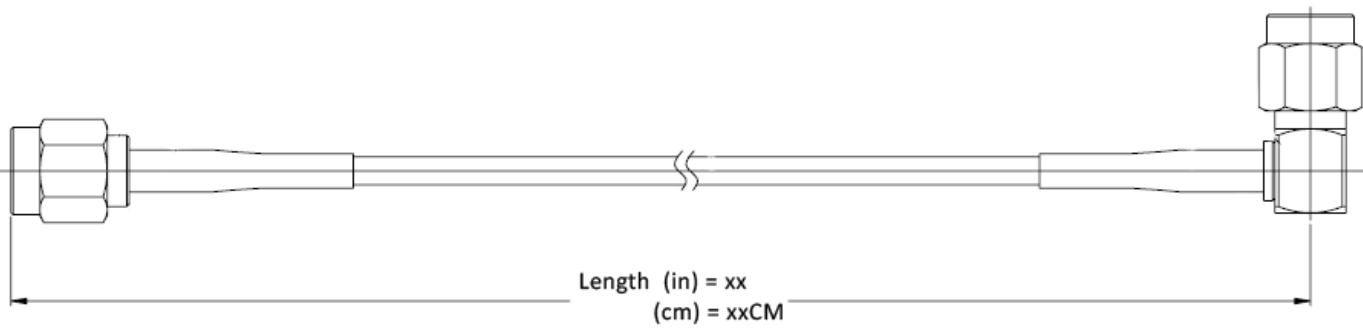

P1CA-SAMSAMRA-RD316-18

SMA Male to SMA Male Right Angle cable using RD316 Double-Shielded RG Type Flex Coax, 18 inches long, and Operating to 6 GHz.

Parameter	Description	Notes
Jacket	FEP	
Coax Diameter	0.114	
Minimum Bend Radius	0.6	
Length	18.0	
Operating Temperature	-55.0 to 200.0 °C	
RoHS Compliance	Yes	

Drawing

Product Notes