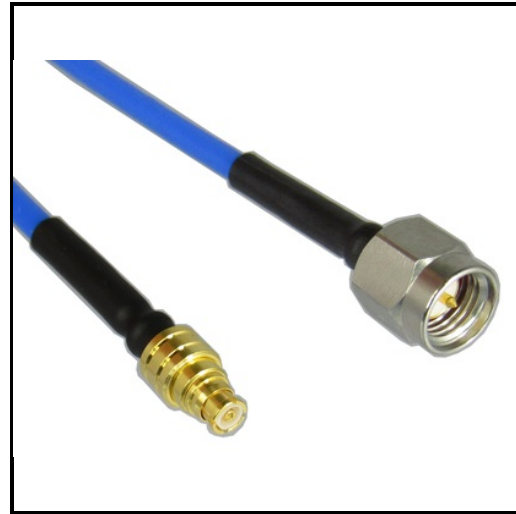

Product Features

P1CA-SAMSPF-085CJ-12 is an RF Cable that is part of P1dB's YouForm™ conformable cable assembly series. It is an 12 inch SMA Male Straight to SMP Female Straight Conformable cable assembly that utilizes 085CJ conformable coax with a diameter of 0.102 inches. The RF cable assembly operates to 18 GHz with a max VSWR of 1.35:1.

YouForm™ cables are conformable and jacketed conformable versions 085 and 141 semi-rigid coax cables and meet RG402 and RG405 dimensional and electrical specifications. YouForm™ cable assemblies can operate up to 18 GHz, depending on the configuration. The advantage of YouForm™ conformable cables over semi-rigid are their ability to be formed by hand multiple times, while semi-rigid cables can be formed only once with special bending tools.

Electrical Specification: T_{Ambient} = 25° C

Parameter	Frequency Range	Units	Min	Typical	Max	Notes
Frequency Range		GHz	DC		18.0	

Mechanical And Environmental Specifications:

Parameter	Description	Notes
Connector 1	SMA Male	
Connector 2	SMP Female	
Coax Cable	Conformable, Jacketed	
Cable Type	085CJ	
Coax Diameter	0.103	
Length	12.0	
RoHS Compliance	Yes	