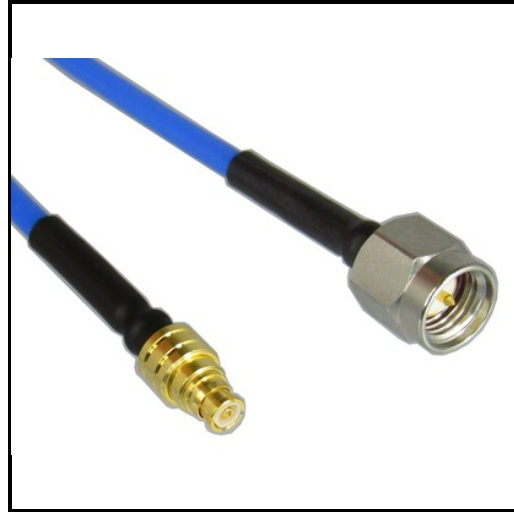

**Product Features**

P1CA-SAMSPF-085CJ-18 is an RF Cable that is part of P1dB's YouForm™ conformable cable assembly series. It is an 18 inch SMA Male Straight to SMP Female Straight Conformable cable assembly that utilizes 085CJ conformable coax with a diameter of 0.102 inches. The RF cable assembly operates to 18 GHz with a max VSWR of 1.35:1.

YouForm™ cables are conformable and jacketed conformable versions 085 and 141 semi-rigid coax cables and meet RG402 and RG405 dimensional and electrical specifications. YouForm™ cable assemblies can operate up to 18 GHz, depending on the configuration. The advantage of YouForm™ conformable cables over semi-rigid are their ability to be formed by hand multiple times, while semi-rigid cables can be formed only once with special bending tools.

**Electrical Specification: T<sub>Ambient</sub> = 25° C**

Parameter	Frequency Range	Units	Min	Typical	Max	Notes
Frequency Range		GHz	DC		18.0	

**Mechanical And Environmental Specifications:**

Parameter	Description	Notes
Connector 1	SMA Male	
Connector 2	SMP Female	
Coax Cable	Conformable, Jacketed	
Cable Type	085CJ	
Coax Diameter	0.103	
Length	18.0	
RoHS Compliance	Yes	