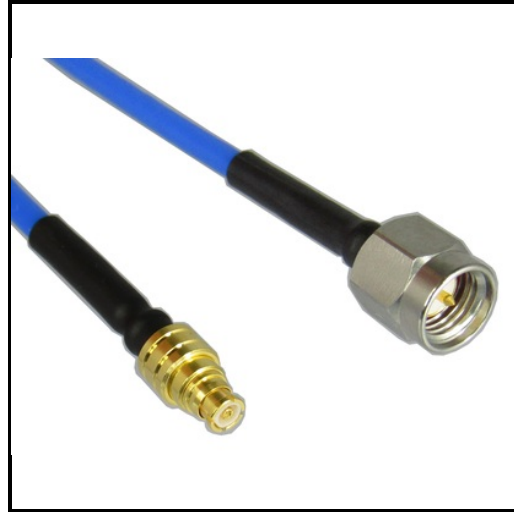

Product Features

P1CA-SAMSPF-085CJ-18 is an RF Cable that is part of P1dB's YouForm™ conformable cable assembly series. It is an 18 inch SMA Male Straight to SMP Female Straight Conformable cable assembly that utilizes 085CJ conformable coax with a diameter of 0.102 inches. The RF cable assembly operates to 18 GHz with a max VSWR of 1.35:1.

YouForm™ cables are conformable and jacketed conformable versions 085 and 141 semi-rigid coax cables and meet RG402 and RG405 dimensional and electrical specifications. YouForm™ cable assemblies can operate up to 18 GHz, depending on the configuration. The advantage of YouForm™ conformable cables over semi-rigid are their ability to be formed by hand multiple times, while semi-rigid cables can be formed only once with special bending tools.

Electrical Specification: T_{Ambient} = 25° C

Parameter	Frequency Range	Units	Min	Typical	Max	Notes
Frequency Range		GHz	DC		18.0	

Mechanical And Environmental Specifications:

Parameter	Description	Notes
Connector 1	SMA Male	
Connector 2	SMP Female	
Coax Cable	Conformable, Jacketed	
Cable Type	085CJ	
Coax Diameter	0.103	
Length	18.0	
RoHS Compliance	Yes	