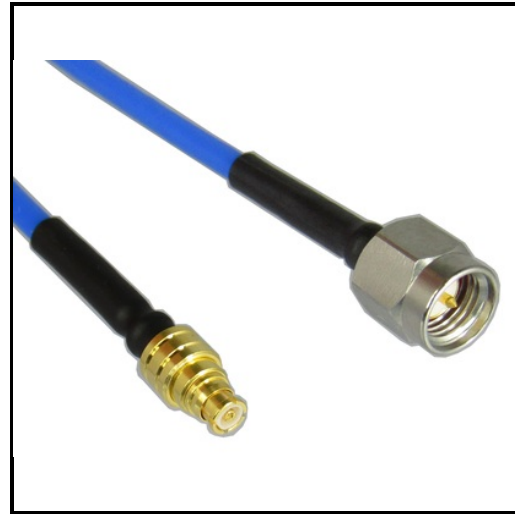

Product Features

P1CA-SAMSPF-085CJ-18 is an RF Cable that is part of P1dB's YouForm™ conformable cable assembly series. It is an 18 inch SMA Male Straight to SMP Female Straight Conformable cable assembly that utilizes 085CJ conformable coax with a diameter of 0.102 inches. The RF cable assembly operates to 18 GHz with a max VSWR of 1.35:1.

YouForm™ cables are conformable and jacketed conformable versions 085 and 141 semi-rigid coax cables and meet RG402 and RG405 dimensional and electrical specifications. YouForm™ cable assemblies can operate up to 18 GHz, depending on the configuration. The advantage of YouForm™ conformable cables over semi-rigid are their ability to be formed by hand multiple times, while semi-rigid cables can be formed only once with special bending tools.

Mechanical And Environmental Specifications:

| Parameter | Description | Notes |
|-----------------|-----------------------|-------|
| Connector 1 | SMA Male | |
| Connector 2 | SMP Female | |
| Coax Cable | Conformable, Jacketed | |
| Cable Type | 085CJ | |
| Coax Diameter | 0.103 | |
| Length | 18.0 | |
| RoHS Compliance | Yes | |