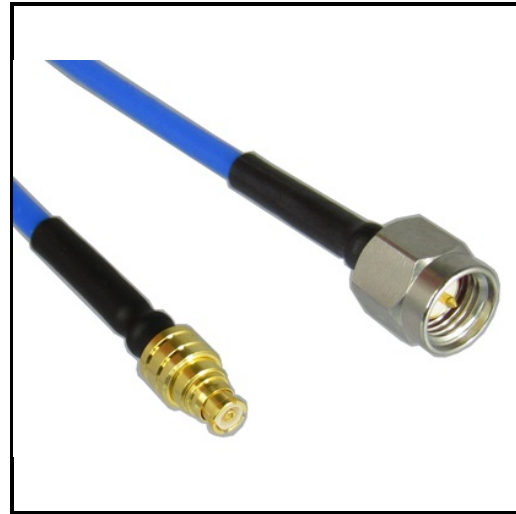

Product Features

P1CA-SAMSPF-085CJ-18 is an RF Cable that is part of P1dB's YouForm™ conformable cable assembly series. It is an 18 inch SMA Male Straight to SMP Female Straight Conformable cable assembly that utilizes 085CJ conformable coax with a diameter of 0.102 inches. The RF cable assembly operates to 18 GHz with a max VSWR of 1.35:1.

YouForm™ cables are conformable and jacketed conformable versions 085 and 141 semi-rigid coax cables and meet RG402 and RG405 dimensional and electrical specifications. YouForm™ cable assemblies can operate up to 18 GHz, depending on the configuration. The advantage of YouForm™ conformable cables over semi-rigid are their ability to be formed by hand multiple times, while semi-rigid cables can be formed only once with special bending tools.

Electrical Specification: T_{Ambient} = 25° C

Parameter	Frequency Range	Units	Min	Typical	Max	Notes
Frequency Range		GHz	DC		18.0	

Mechanical And Environmental Specifications:

Parameter	Description	Notes
Connector 1	SMA Male	
Connector 2	SMP Female	
Coax Cable	Conformable, Jacketed	
Cable Type	085CJ	
Coax Diameter	0.103	
Length	18.0	
RoHS Compliance	Yes	