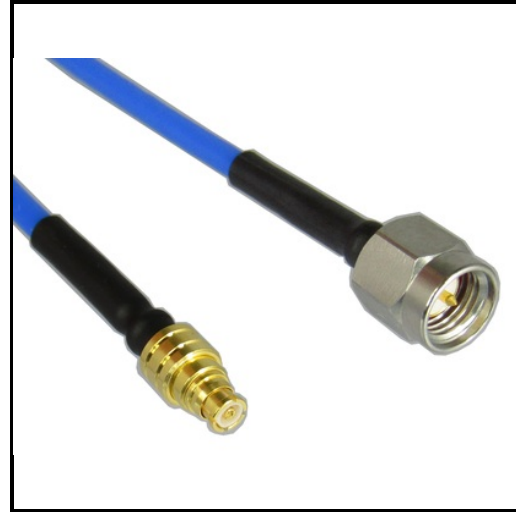

Product Features

P1CA-SAMSPF-085CJ-6 is an RF Cable that is part of P1dB's YouForm™ conformable cable assembly series. It is an 6 inch SMA Male Straight to SMP Female Straight Conformable cable assembly that utilizes 085CJ conformable coax with a diameter of 0.102 inches. The RF cable assembly operates to 18 GHz with a max VSWR of 1.35:1. YouForm™ cables are conformable and jacketed conformable versions 085 and 141 semi-rigid coax cables and meet RG402 and RG405 dimensional and electrical specifications. YouForm™ cable assemblies can operate up to 18 GHz, depending on the configuration. The advantage of YouForm™ conformable cables over semi-rigid are their ability to be formed by hand multiple times, while semi-rigid cables can be formed only once with special bending tools.

Electrical Specification: T_{Ambient} = 25° C

Parameter	Frequency Range	Units	Min	Typical	Max	Notes
Frequency Range		GHz	DC		18.0	

Mechanical And Environmental Specifications:

Parameter	Description	Notes
Connector 1	SMA Male	
Connector 2	SMP Female	
Coax Cable	Conformable, Jacketed	
Cable Type	085CJ	
Coax Diameter	0.103	
Length	Length(in): 6.0	
RoHS Compliance	Yes	