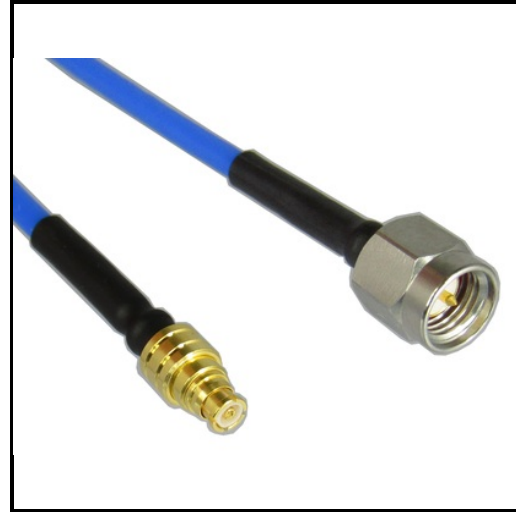

**Product Features**

P1CA-SAMSPF-085CJ-6 is an RF Cable that is part of P1dB's YouForm™ conformable cable assembly series. It is an 6 inch SMA Male Straight to SMP Female Straight Conformable cable assembly that utilizes 085CJ conformable coax with a diameter of 0.102 inches. The RF cable assembly operates to 18 GHz with a max VSWR of 1.35:1. YouForm™ cables are conformable and jacketed conformable versions 085 and 141 semi-rigid coax cables and meet RG402 and RG405 dimensional and electrical specifications. YouForm™ cable assemblies can operate up to 18 GHz, depending on the configuration. The advantage of YouForm™ conformable cables over semi-rigid are their ability to be formed by hand multiple times, while semi-rigid cables can be formed only once with special bending tools.

**Electrical Specification: T<sub>Ambient</sub> = 25° C**

Parameter	Frequency Range	Units	Min	Typical	Max	Notes
Frequency Range		GHz	DC		18.0	

**Mechanical And Environmental Specifications:**

Parameter	Description	Notes
Connector 1	SMA Male	
Connector 2	SMP Female	
Coax Cable	Conformable, Jacketed	
Cable Type	085CJ	
Coax Diameter	0.103	
Length	Length(in): 6.0	
RoHS Compliance	Yes	