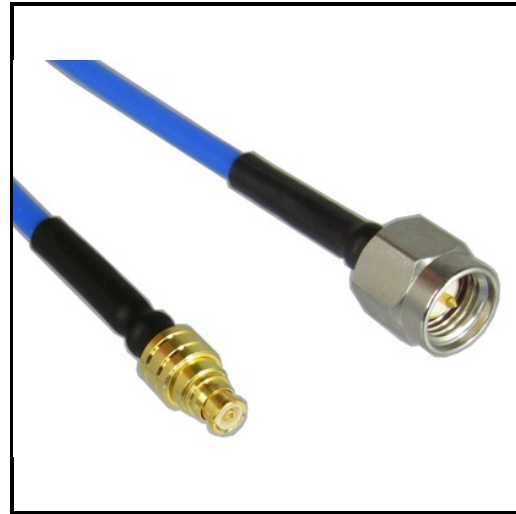

Product Features

P1CA-SAMSPF-085CJ-6 is an RF Cable that is part of P1dB's YouForm™ conformable cable assembly series. It is an 6 inch SMA Male Straight to SMP Female Straight Conformable cable assembly that utilizes 085CJ conformable coax with a diameter of 0.102 inches. The RF cable assembly operates to 18 GHz with a max VSWR of 1.35:1. YouForm™ cables are conformable and jacketed conformable versions 085 and 141 semi-rigid coax cables and meet RG402 and RG405 dimensional and electrical specifications. YouForm™ cable assemblies can operate up to 18 GHz, depending on the configuration. The advantage of YouForm™ conformable cables over semi-rigid are their ability to be formed by hand multiple times, while semi-rigid cables can be formed only once with special bending tools.

Electrical Specification: T_{Ambient} = 25° C

Parameter	Frequency Range	Units	Min	Typical	Max	Notes
Frequency Range		GHz	DC		18.0	

Mechanical And Environmental Specifications:

Parameter	Description	Notes
Connector 1	SMA Male	
Connector 2	SMP Female	
Coax Cable	Conformable, Jacketed	
Cable Type	085CJ	
Coax Diameter	0.103	
Length	Length(in): 6.0	
RoHS Compliance	Yes	