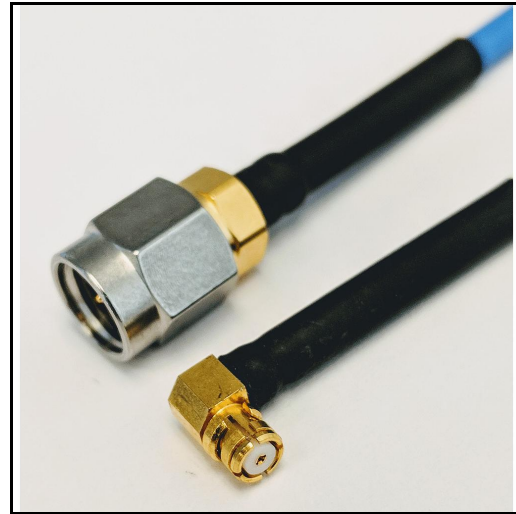

## Product Features

P1CA-SAMSPFRA-085CJ-24 is an RF Cable that is part of P1dB's YouForm™ conformable cable assembly series. It is a 24 inch SMA Male Straight to SMP Female Right Angle, conformable cable assembly that utilizes 085CJ conformable coax with a diameter of 0.102 inches. The RF cable assembly operates to 18 GHz with a max VSWR of 1.35:1.

YouForm™ cables are conformable and jacketed conformable versions 085 and 141 semi-rigid coax cables and meet RG402 and RG405 dimensional and electrical specifications. YouForm™ cable assemblies can operate up to 18 GHz, depending on the configuration. The advantage of YouForm™ conformable cables over semi-rigid are their ability to be formed by hand multiple times, while semi-rigid cables can be formed only once with special bending tools.

## Mechanical And Environmental Specifications:

Parameter	Description	Notes
Connector 1	SMA Male	
Connector 2	SMP Female Right Angle	
Coax Cable	Conformable, Jacketed	
Cable Type	085CJ	
Coax Diameter	0.103	
Length	24.0	
RoHS Compliance	Yes	