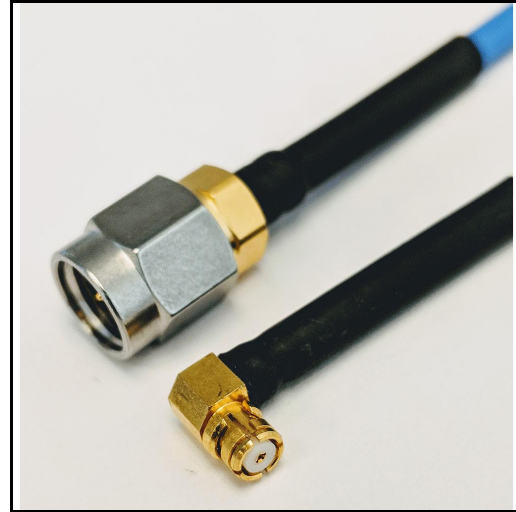

Product Features

P1CA-SAMSPFRA-085CJ-24 is an RF Cable that is part of P1dB's YouForm™ conformable cable assembly series. It is a 24 inch SMA Male Straight to SMP Female Right Angle, conformable cable assembly that utilizes 085CJ conformable coax with a diameter of 0.102 inches. The RF cable assembly operates to 18 GHz with a max VSWR of 1.35:1.

YouForm™ cables are conformable and jacketed conformable versions 085 and 141 semi-rigid coax cables and meet RG402 and RG405 dimensional and electrical specifications. YouForm™ cable assemblies can operate up to 18 GHz, depending on the configuration. The advantage of YouForm™ conformable cables over semi-rigid are their ability to be formed by hand multiple times, while semi-rigid cables can be formed only once with special bending tools.

Electrical Specification: T_{Ambient} = 25° C

Parameter	Frequency Range	Units	Min	Typical	Max	Notes
Frequency Range		GHz	DC		18.0	

Mechanical And Environmental Specifications:

Parameter	Description	Notes
Connector 1	SMA Male	
Connector 2	SMP Female Right Angle	
Coax Cable	Conformable, Jacketed	
Cable Type	085CJ	
Coax Diameter	0.103	
Length	24.0	
RoHS Compliance	Yes	