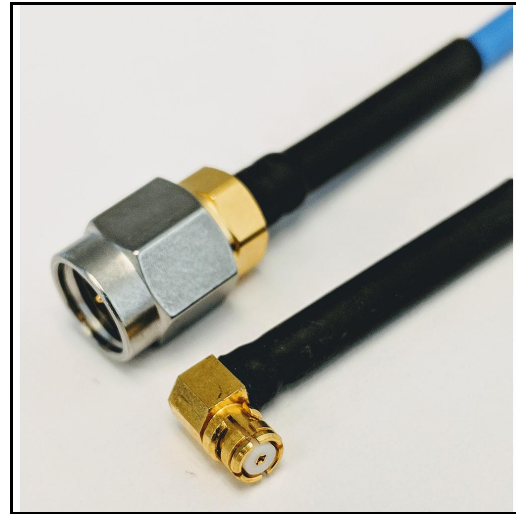

Product Features

P1CA-SAMSPFRA-085CJ-24 is an RF Cable that is part of P1dB's YouForm™ conformable cable assembly series. It is a 24 inch SMA Male Straight to SMP Female Right Angle, conformable cable assembly that utilizes 085CJ conformable coax with a diameter of 0.102 inches. The RF cable assembly operates to 18 GHz with a max VSWR of 1.35:1.

YouForm™ cables are conformable and jacketed conformable versions 085 and 141 semi-rigid coax cables and meet RG402 and RG405 dimensional and electrical specifications. YouForm™ cable assemblies can operate up to 18 GHz, depending on the configuration. The advantage of YouForm™ conformable cables over semi-rigid are their ability to be formed by hand multiple times, while semi-rigid cables can be formed only once with special bending tools.

Electrical Specification: T_{Ambient} = 25° C

Parameter	Frequency Range	Units	Min	Typical	Max	Notes
Frequency Range		GHz	DC		18.0	

Mechanical And Environmental Specifications:

Parameter	Description	Notes
Connector 1	SMA Male	
Connector 2	SMP Female Right Angle	
Coax Cable	Conformable, Jacketed	
Cable Type	085CJ	
Coax Diameter	0.103	
Length	24.0	
RoHS Compliance	Yes	