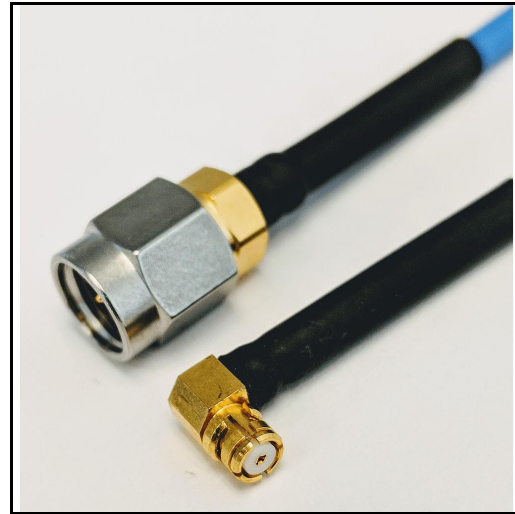

## Product Features

P1CA-SAMSPFRA-085CJ-24 is an RF Cable that is part of P1dB's YouForm™ conformable cable assembly series. It is a 24 inch SMA Male Straight to SMP Female Right Angle, conformable cable assembly that utilizes 085CJ conformable coax with a diameter of 0.102 inches. The RF cable assembly operates to 18 GHz with a max VSWR of 1.35:1.

YouForm™ cables are conformable and jacketed conformable versions 085 and 141 semi-rigid coax cables and meet RG402 and RG405 dimensional and electrical specifications. YouForm™ cable assemblies can operate up to 18 GHz, depending on the configuration. The advantage of YouForm™ conformable cables over semi-rigid are their ability to be formed by hand multiple times, while semi-rigid cables can be formed only once with special bending tools.

## Mechanical And Environmental Specifications:

Parameter	Description	Notes
Connector 1	SMA Male	
Connector 2	SMP Female Right Angle	
Coax Cable	Conformable, Jacketed	
Cable Type	085CJ	
Coax Diameter	0.103	
Length	24.0	
RoHS Compliance	Yes	