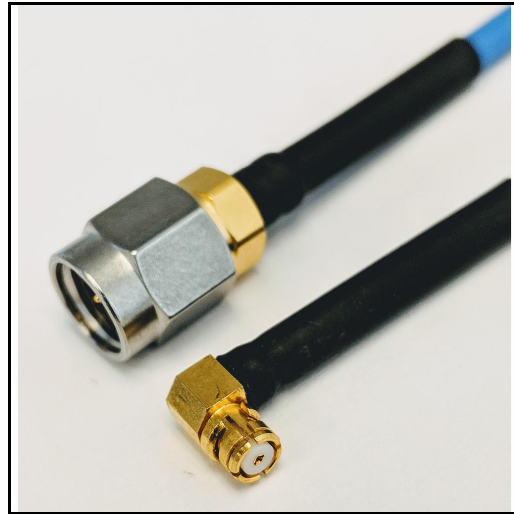

Product Features

P1CA-SAMSPFRA-085CJ-24 is an RF Cable that is part of P1dB's YouForm™ conformable cable assembly series. It is a 24 inch SMA Male Straight to SMP Female Right Angle, conformable cable assembly that utilizes 085CJ conformable coax with a diameter of 0.102 inches. The RF cable assembly operates to 18 GHz with a max VSWR of 1.35:1.

YouForm™ cables are conformable and jacketed conformable versions 085 and 141 semi-rigid coax cables and meet RG402 and RG405 dimensional and electrical specifications. YouForm™ cable assemblies can operate up to 18 GHz, depending on the configuration. The advantage of YouForm™ conformable cables over semi-rigid are their ability to be formed by hand multiple times, while semi-rigid cables can be formed only once with special bending tools.

Electrical Specification: T_{Ambient} = 25° C

Parameter	Frequency Range	Units	Min	Typical	Max	Notes
Frequency Range		GHz	DC		18.0	

Mechanical And Environmental Specifications:

Parameter	Description	Notes
Connector 1	SMA Male	
Connector 2	SMP Female Right Angle	
Coax Cable	Conformable, Jacketed	
Cable Type	085CJ	
Coax Diameter	0.103	
Length	24.0	
RoHS Compliance	Yes	