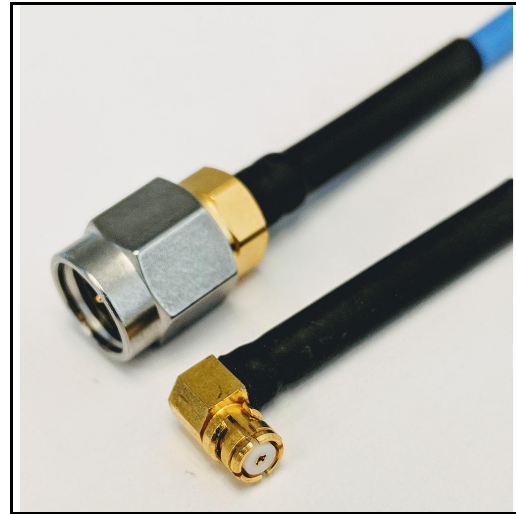

Product Features

P1CA-SAMSPFRA-085CJ-24 is an RF Cable that is part of P1dB's YouForm™ conformable cable assembly series. It is a 24 inch SMA Male Straight to SMP Female Right Angle, conformable cable assembly that utilizes 085CJ conformable coax with a diameter of 0.102 inches. The RF cable assembly operates to 18 GHz with a max VSWR of 1.35:1. YouForm™ cables are conformable and jacketed conformable versions 085 and 141 semi-rigid coax cables and meet RG402 and RG405 dimensional and electrical specifications. YouForm™ cable assemblies can operate up to 18 GHz, depending on the configuration. The advantage of YouForm™ conformable cables over semi-rigid are their ability to be formed by hand multiple times, while semi-rigid cables can be formed only once with special bending tools.

Electrical Specification: T_{Ambient} = 25° C

Parameter	Frequency Range	Units	Min	Typical	Max	Notes
Frequency Range		GHz	DC		18.0	

Mechanical And Environmental Specifications:

Parameter	Description	Notes
Connector 1	SMA Male	
Connector 2	SMP Female Right Angle	
Coax Cable	Conformable, Jacketed	
Cable Type	085CJ	
Coax Diameter	0.103	
Length	24.0	
RoHS Compliance	Yes	