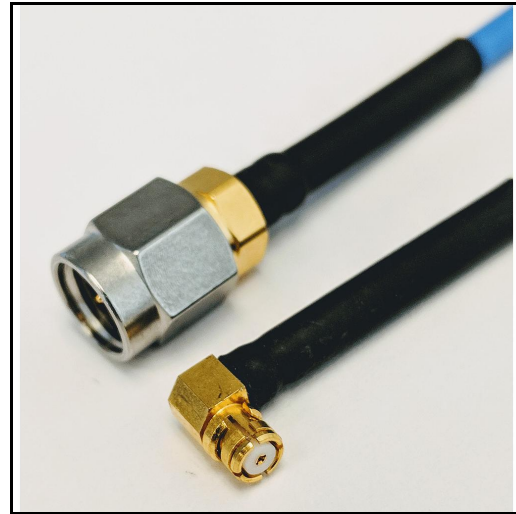

Product Features

P1CA-SAMSPFRA-085CJ-36 is an RF Cable that is part of P1dB's YouForm™ conformable cable assembly series. It is a 36 inch SMA Male Straight to SMP Female Right Angle, Conformable cable assembly that utilizes 085CJ conformable coax with a diameter of 0.102 inches. The RF cable assembly operates to 18 GHz with a max VSWR of 1.35:1.

YouForm™ cables are conformable and jacketed conformable versions 085 and 141 semi-rigid coax cables and meet RG402 and RG405 dimensional and electrical specifications. YouForm™ cable assemblies can operate up to 18 GHz, depending on the configuration. The advantage of YouForm™ conformable cables over semi-rigid are their ability to be formed by hand multiple times, while semi-rigid cables can be formed only once with special bending tools.

Electrical Specification: T_{Ambient} = 25° C

Parameter	Frequency Range	Units	Min	Typical	Max	Notes
Frequency Range		GHz	DC		18.0	

Mechanical And Environmental Specifications:

Parameter	Description	Notes
Connector 1	SMA Male	
Connector 2	SMP Female Right Angle	
Coax Cable	Conformable, Jacketed	
Cable Type	085CJ	
Coax Diameter	0.103	
Length	36.0	
RoHS Compliance	Yes	