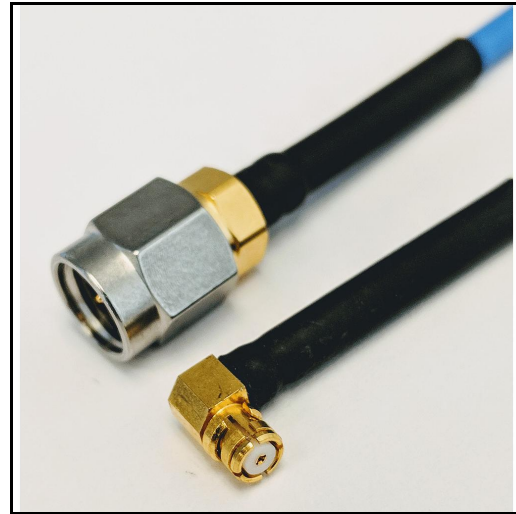

**Product Features**

P1CA-SAMSPFRA-085CJ-36 is an RF Cable that is part of P1dB's YouForm™ conformable cable assembly series. It is a 36 inch SMA Male Straight to SMP Female Right Angle, Conformable cable assembly that utilizes 085CJ conformable coax with a diameter of 0.102 inches. The RF cable assembly operates to 18 GHz with a max VSWR of 1.35:1.

YouForm™ cables are conformable and jacketed conformable versions 085 and 141 semi-rigid coax cables and meet RG402 and RG405 dimensional and electrical specifications. YouForm™ cable assemblies can operate up to 18 GHz, depending on the configuration. The advantage of YouForm™ conformable cables over semi-rigid are their ability to be formed by hand multiple times, while semi-rigid cables can be formed only once with special bending tools.

**Electrical Specification: T<sub>Ambient</sub> = 25° C**

Parameter	Frequency Range	Units	Min	Typical	Max	Notes
Frequency Range		GHz	DC		18.0	

**Mechanical And Environmental Specifications:**

Parameter	Description	Notes
Connector 1	SMA Male	
Connector 2	SMP Female Right Angle	
Coax Cable	Conformable, Jacketed	
Cable Type	085CJ	
Coax Diameter	0.103	
Length	36.0	
RoHS Compliance	Yes	