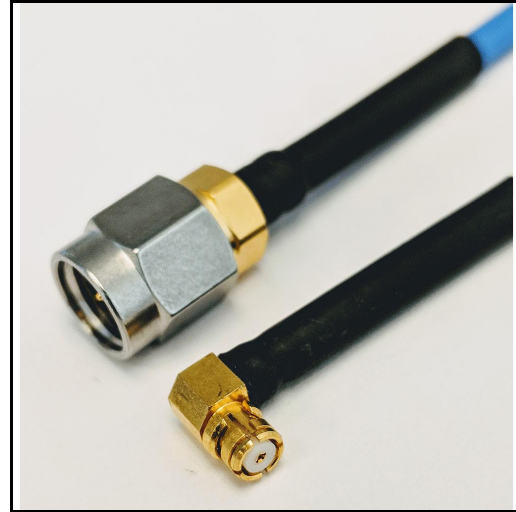

**Product Features**

P1CA-SAMSPFRA-085CJ-36 is an RF Cable that is part of P1dB's YouForm™ conformable cable assembly series. It is a 36 inch SMA Male Straight to SMP Female Right Angle, Conformable cable assembly that utilizes 085CJ conformable coax with a diameter of 0.102 inches. The RF cable assembly operates to 18 GHz with a max VSWR of 1.35:1.

YouForm™ cables are conformable and jacketed conformable versions 085 and 141 semi-rigid coax cables and meet RG402 and RG405 dimensional and electrical specifications. YouForm™ cable assemblies can operate up to 18 GHz, depending on the configuration. The advantage of YouForm™ conformable cables over semi-rigid are their ability to be formed by hand multiple times, while semi-rigid cables can be formed only once with special bending tools.

**Electrical Specification: T<sub>Ambient</sub> = 25° C**

Parameter	Frequency Range	Units	Min	Typical	Max	Notes
Frequency Range		GHz	DC		18.0	

**Mechanical And Environmental Specifications:**

Parameter	Description	Notes
Connector 1	SMA Male	
Connector 2	SMP Female Right Angle	
Coax Cable	Conformable, Jacketed	
Cable Type	085CJ	
Coax Diameter	0.103	
Length	36.0	
RoHS Compliance	Yes	