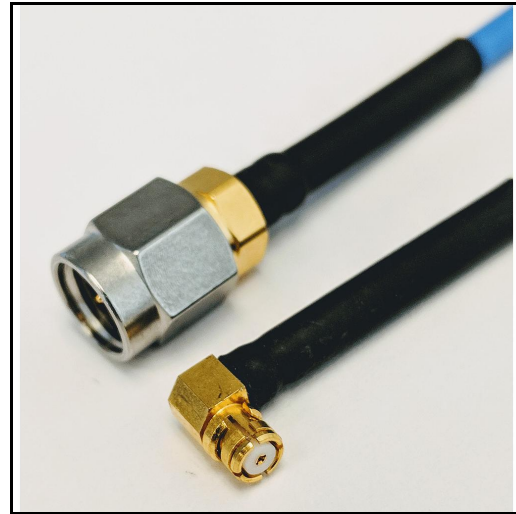

**Product Features**

P1CA-SAMSPFRA-085CJ-48 is an RF Cable that is part of P1dB's YouForm™ conformable cable assembly series. It is a 48 inch SMA Male Straight to SMP Female Right Angle, Conformable cable assembly that utilizes 085CJ conformable coax with a diameter of 0.102 inches. The RF cable assembly operates to 18 GHz with a max VSWR of 1.35:1.

YouForm™ cables are conformable and jacketed conformable versions 085 and 141 semi-rigid coax cables and meet RG402 and RG405 dimensional and electrical specifications. YouForm™ cable assemblies can operate up to 18 GHz, depending on the configuration. The advantage of YouForm™ conformable cables over semi-rigid are their ability to be formed by hand multiple times, while semi-rigid cables can be formed only once with special bending tools.

**Electrical Specification: T<sub>Ambient</sub> = 25° C**

Parameter	Frequency Range	Units	Min	Typical	Max	Notes
Frequency Range		GHz	DC		18.0	

**Mechanical And Environmental Specifications:**

Parameter	Description	Notes
Connector 1	SMA Male	
Connector 2	SMP Female	
Coax Cable	Conformable, Jacketed	
Cable Type	085CJ	
Coax Diameter	0.103	
Length	48.0	
RoHS Compliance	Yes	