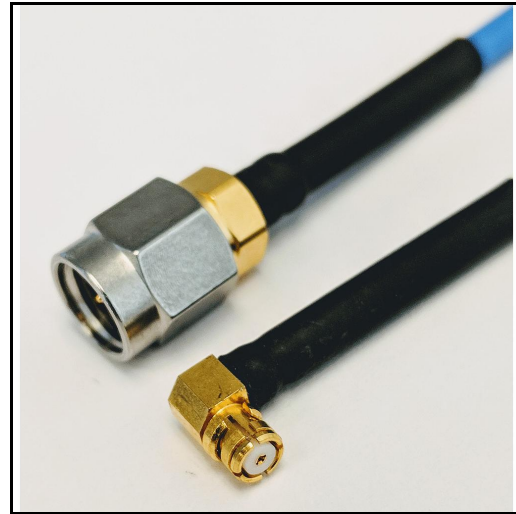

Product Features

P1CA-SAMSPFRA-085CJ-48 is an RF Cable that is part of P1dB's YouForm™ conformable cable assembly series. It is a 48 inch SMA Male Straight to SMP Female Right Angle, Conformable cable assembly that utilizes 085CJ conformable coax with a diameter of 0.102 inches. The RF cable assembly operates to 18 GHz with a max VSWR of 1.35:1.

YouForm™ cables are conformable and jacketed conformable versions 085 and 141 semi-rigid coax cables and meet RG402 and RG405 dimensional and electrical specifications. YouForm™ cable assemblies can operate up to 18 GHz, depending on the configuration. The advantage of YouForm™ conformable cables over semi-rigid are their ability to be formed by hand multiple times, while semi-rigid cables can be formed only once with special bending tools.

Electrical Specification: T_{Ambient} = 25° C

Parameter	Frequency Range	Units	Min	Typical	Max	Notes
Frequency Range		GHz	DC		18.0	

Mechanical And Environmental Specifications:

Parameter	Description	Notes
Connector 1	SMA Male	
Connector 2	SMP Female	
Coax Cable	Conformable, Jacketed	
Cable Type	085CJ	
Coax Diameter	0.103	
Length	48.0	
RoHS Compliance	Yes	