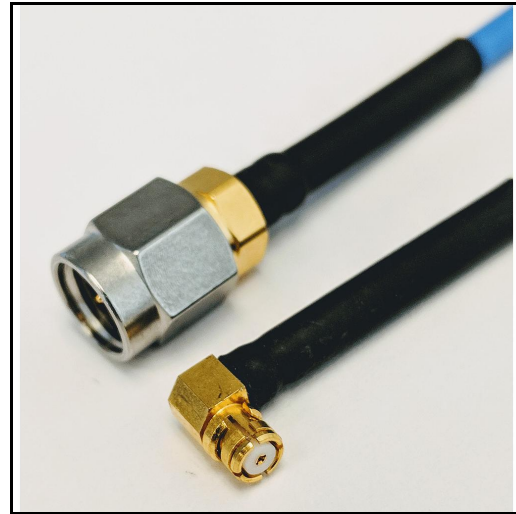

**Product Features**

P1CA-SAMSPFRA-085CJ-6 is an RF Cable that is part of P1dB's YouForm™ conformable cable assembly series. It is a 6 inch SMA Male Straight to SMP Female Right Angle, Conformable cable assembly that utilizes 085CJ conformable coax with a diameter of 0.102 inches. The RF cable assembly operates to 18 GHz with a max VSWR of 1.35:1.

YouForm™ cables are conformable and jacketed conformable versions 085 and 141 semi-rigid coax cables and meet RG402 and RG405 dimensional and electrical specifications. YouForm™ cable assemblies can operate up to 18 GHz, depending on the configuration. The advantage of YouForm™ conformable cables over semi-rigid are their ability to be formed by hand multiple times, while semi-rigid cables can be formed only once with special bending tools.

**Electrical Specification: T<sub>Ambient</sub> = 25° C**

Parameter	Frequency Range	Units	Min	Typical	Max	Notes
Frequency Range		GHz	DC		18.0	

**Mechanical And Environmental Specifications:**

Parameter	Description	Notes
Connector 1	SMA Male	
Connector 2	SMP Female Right Angle	
Coax Cable	Conformable, Jacketed	
Cable Type	085CJ	
Coax Diameter	0.103	
Length	Length (in): 6.0	
RoHS Compliance	Yes	