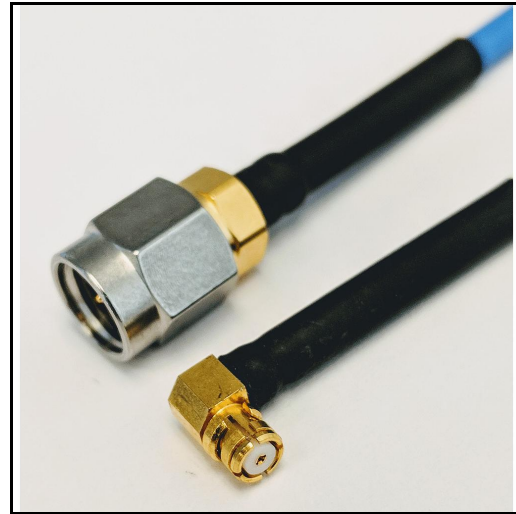

**Product Features**

P1CA-SAMSPFRA-085CJ-6 is an RF Cable that is part of P1dB's YouForm™ conformable cable assembly series. It is a 6 inch SMA Male Straight to SMP Female Right Angle, Conformable cable assembly that utilizes 085CJ conformable coax with a diameter of 0.102 inches. The RF cable assembly operates to 18 GHz with a max VSWR of 1.35:1.

YouForm™ cables are conformable and jacketed conformable versions 085 and 141 semi-rigid coax cables and meet RG402 and RG405 dimensional and electrical specifications. YouForm™ cable assemblies can operate up to 18 GHz, depending on the configuration. The advantage of YouForm™ conformable cables over semi-rigid are their ability to be formed by hand multiple times, while semi-rigid cables can be formed only once with special bending tools.

**Electrical Specification: T Ambient = 25° C**

Parameter	Frequency Range	Units	Min	Typical	Max	Notes
Frequency Range		GHz	DC		18.0	

**Mechanical And Environmental Specifications:**

Parameter	Description	Notes
Connector 1	SMA Male	
Connector 2	SMP Female Right Angle	
Coax Cable	Conformable, Jacketed	
Cable Type	085CJ	
Coax Diameter	0.103	
Length	Length (in): 6.0	
RoHS Compliance	Yes	