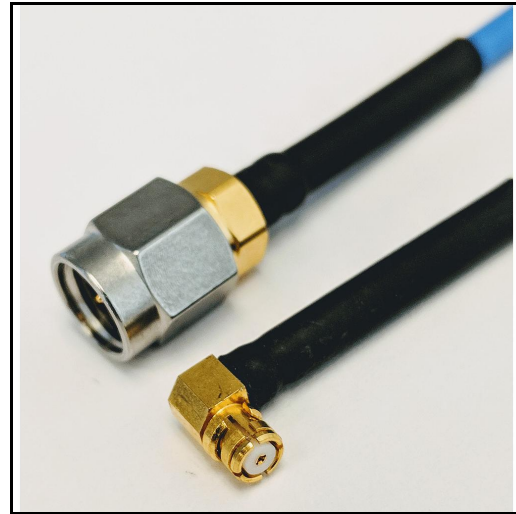

Product Features

P1CA-SAMSPFRA-085CJ-6 is an RF Cable that is part of P1dB's YouForm™ conformable cable assembly series. It is a 6 inch SMA Male Straight to SMP Female Right Angle, Conformable cable assembly that utilizes 085CJ conformable coax with a diameter of 0.102 inches. The RF cable assembly operates to 18 GHz with a max VSWR of 1.35:1.

YouForm™ cables are conformable and jacketed conformable versions 085 and 141 semi-rigid coax cables and meet RG402 and RG405 dimensional and electrical specifications. YouForm™ cable assemblies can operate up to 18 GHz, depending on the configuration. The advantage of YouForm™ conformable cables over semi-rigid are their ability to be formed by hand multiple times, while semi-rigid cables can be formed only once with special bending tools.

Electrical Specification: T_{Ambient} = 25° C

Parameter	Frequency Range	Units	Min	Typical	Max	Notes
Frequency Range		GHz	DC		18.0	

Mechanical And Environmental Specifications:

Parameter	Description	Notes
Connector 1	SMA Male	
Connector 2	SMP Female Right Angle	
Coax Cable	Conformable, Jacketed	
Cable Type	085CJ	
Coax Diameter	0.103	
Length	Length (in): 6.0	
RoHS Compliance	Yes	