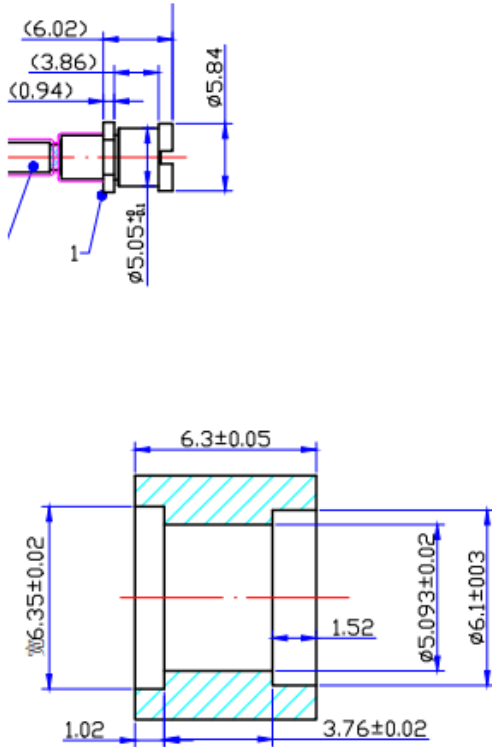

P1CA-SAMSPMB-SS085-6

RF Cable Assembly, SMA Male to SMP Male Bulkhead, SS085 flex, 6 inch.

Product Features

P1CA-SAMSPMB-SS085-6 is a flexible RF cable assembly, SMA male to SMP male bulkhead limited detent. The cable is SS085 flex and the assembly is 6 inch.

Mechanical And Environmental Specifications:

Parameter	Description	Notes
Connector 1	SMA Male	
Connector 2	SMP Male Bulkhead, Limited Detent	
Length	6.0	
RoHS Compliance	Yes	

Graph

P1CA-SAMSPMB-SS085-6

RF Cable Assembly, SMA Male to SMP Male Bulkhead, SS085 flex, 6 inch.