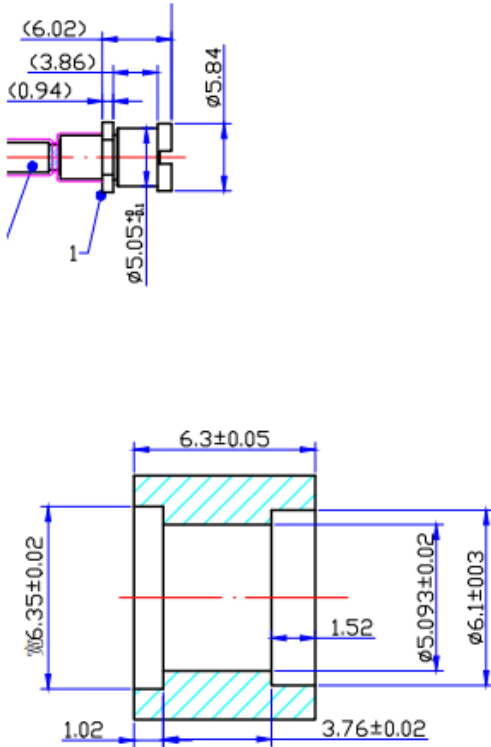

# P1CA-SAMSPMB-SS085-6

RF Cable Assembly, SMA Male to SMP Male Bulkhead, SS085 flex, 6 inch.

## Product Features

P1CA-SAMSPMB-SS085-6 is a flexible RF cable assembly, SMA male to SMP male bulkhead limited detent. The cable is SS085 flex and the assembly is 6 inch.

## Mechanical And Environmental Specifications:

Parameter	Description	Notes
Connector 1	SMA Male	
Connector 2	SMP Male Bulkhead, Limited Detent	
Length	6.0	
RoHS Compliance	Yes	