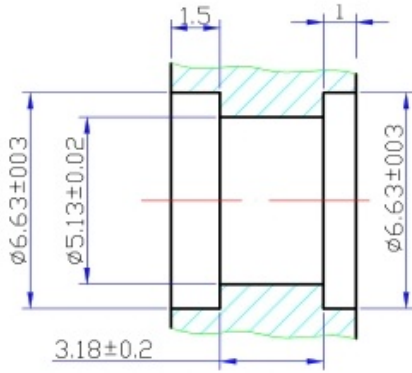

P1CA-SMBUFL-U137-2

Cable Assembly, SMPM male bulkhead (full detent) to UFL , 1.37mm flex, 2 inch.

Product Features

P1CA-SMBUFL-U137-2 is a miniature cable assembly, SMPM male bulkhead (full detent) to UFL , 1.37mm flex, 2 inch. Frequency is DC to 6 GHz.

Electrical Specification: $T_{\text{Ambient}} = 25^{\circ}\text{C}$

Parameter	Frequency Range	Units	Min	Typical	Max	Notes
Frequency Range		GHz	DC		6.0	

Mechanical And Environmental Specifications:

Parameter	Description	Notes
Connector 1	SMPM male bulkhead mount	
Connector 2	U.FL Plug	
Length	2.0	
RoHS Compliance	Yes	

Drawing

P1CA-SMBUFL-U137-2

Cable Assembly, SMPM male bulkhead (full detent) to UFL, 1.37mm flex, 2 inch.

Product Notes