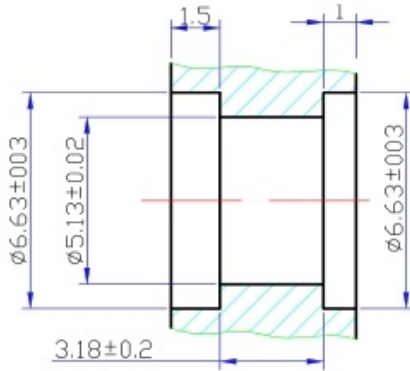

## Product Features

P1CA-SMBUFL-U137-2 is a miniature cable assembly, SMPM male bulkhead (full detent) to UFL , 1.37mm flex, 2 inch. Frequency is DC to 6 GHz.

Electrical Specification:  $T_{\text{Ambient}} = 25^{\circ}\text{C}$

Parameter	Frequency Range	Units	Min	Typical	Max	Notes
Frequency Range		GHz	DC		6.0	

Mechanical And Environmental Specifications:

Parameter	Description	Notes
Connector 1	SMPM male bulkhead mount	
Connector 2	U.FL Plug	
Length	2.0	
RoHS Compliance	Yes	

Drawing

# P1CA-SMBUFL-U137-2

Cable Assembly, SMPM male bulkhead (full detent) to UFL, 1.37mm flex, 2 inch.