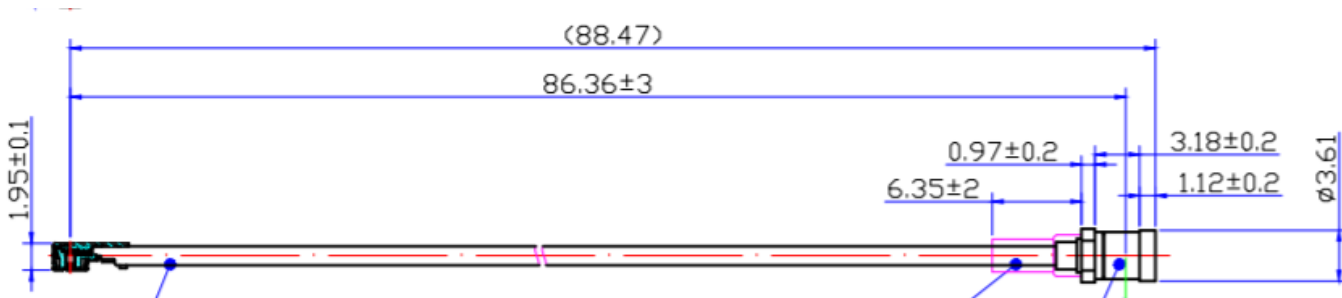

P1CA-SMBUFL-U137-3.4

Cable Assembly, miniature SMPM male bulkhead (full detent) to UFL, 1.37mm flex, 3.4 inch. SMPM bulkhead connector dimensions equivalent to GPPO B016-B33-02. Frequency DC to 6 GHz.

Product Features

P1CA-SMBUFL-U137-3.4 is a miniature cable assembly, SMPM male bulkhead (full detent) to UFL, 1.37mm flex, 3.4 inch.

Frequency is DC to 6 GHz.

Electrical Specification: $T_{Ambient} = 25^{\circ}C$

Parameter	Frequency Range	Units	Min	Typical	Max	Notes
Frequency Range		GHz	DC		6.0	

Mechanical And Environmental Specifications:

Parameter	Description	Notes
Connector 1	SMPM Female Bulkhead Mount	
Connector 2	U.FL Plug	
Length	3.4	
RoHS Compliance	Yes	

Drawing

P1CA-SMBUFL-U137-3.4

Cable Assembly, miniature SMPM male bulkhead (full detent) to UFL, 1.37mm flex, 3.4 inch. SMPM bulkhead connector dimensions equivalent to GPPO B016-B33-02. Frequency DC to 6 GHz.