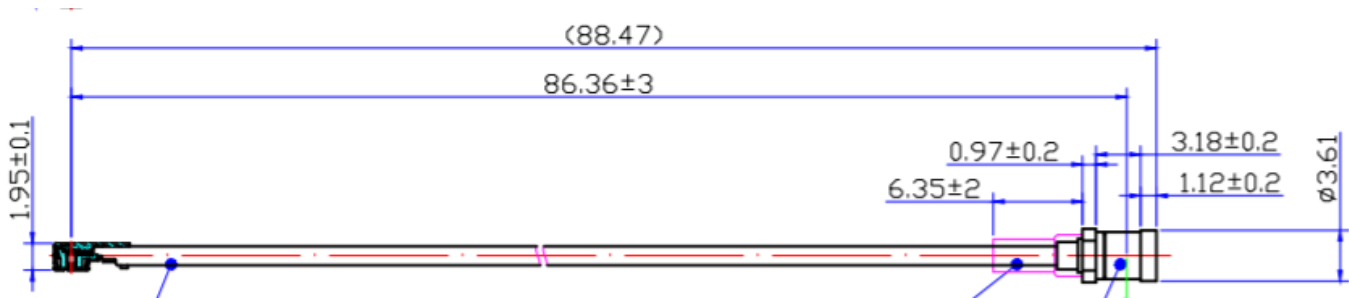

P1CA-SMBUFL-U137-3.4

Cable Assembly, miniature SMPM male bulkhead (full detent) to UFL, 1.37mm flex, 3.4 inch. SMPM bulkhead connector dimensions equivalent to GPPO B016-B33-02. Frequency DC to 6 GHz.

Product Features

P1CA-SMBUFL-U137-3.4 is a miniature cable assembly, SMPM male bulkhead (full detent) to UFL, 1.37mm flex, 3.4 inch.

Frequency is DC to 6 GHz.

Electrical Specification: $T_{Ambient} = 25^{\circ}C$

Parameter	Frequency Range	Units	Min	Typical	Max	Notes
Frequency Range		GHz	DC		6.0	

Mechanical And Environmental Specifications:

Parameter	Description	Notes
Connector 1	SMPM Female Bulkhead Mount	
Connector 2	U.FL Plug	
Length	3.4	
RoHS Compliance	Yes	

Drawing

P1CA-SMBUFL-U137-3.4

Cable Assembly, miniature SMPM male bulkhead (full detent) to UFL, 1.37mm flex, 3.4 inch. SMPM bulkhead connector dimensions equivalent to GPPO B016-B33-02. Frequency DC to 6 GHz.