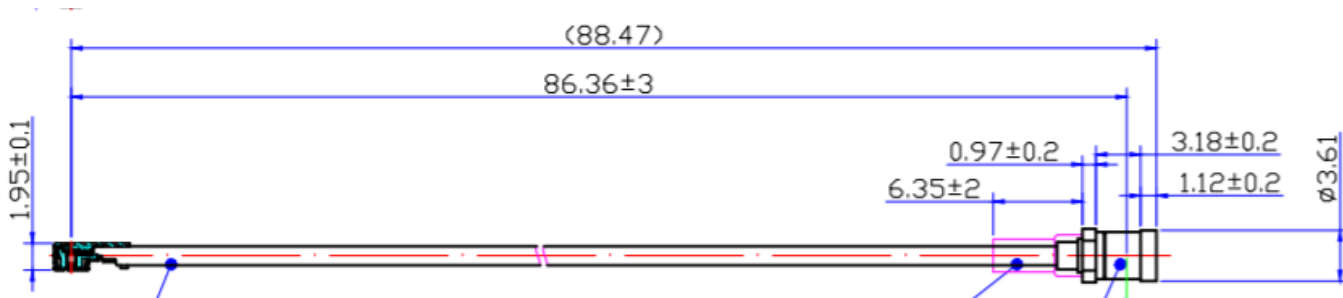

P1CA-SMBUFL-U137-3.4

Cable Assembly, miniature SMPM male bulkhead (full detent) to UFL, 1.37mm flex, 3.4 inch. SMPM bulkhead connector dimensions equivalent to GPPO B016-B33-02. Frequency DC to 6 GHz.

Product Features

P1CA-SMBUFL-U137-3.4 is a miniature cable assembly, SMPM male bulkhead (full detent) to UFL, 1.37mm flex, 3.4 inch.

Frequency is DC to 6 GHz.

Electrical Specification: $T_{Ambient} = 25^{\circ}C$

Parameter	Frequency Range	Units	Min	Typical	Max	Notes
Frequency Range		GHz	DC		6.0	

Mechanical And Environmental Specifications:

Parameter	Description	Notes
Connector 1	SMPM Female Bulkhead Mount	
Connector 2	U.FL Plug	
Length	3.4	
RoHS Compliance	Yes	

Drawing

P1CA-SMBUFL-U137-3.4

Cable Assembly, miniature SMPM male bulkhead (full detent) to UFL, 1.37mm flex, 3.4 inch. SMPM bulkhead connector dimensions equivalent to GPPO B016-B33-02. Frequency DC to 6 GHz.