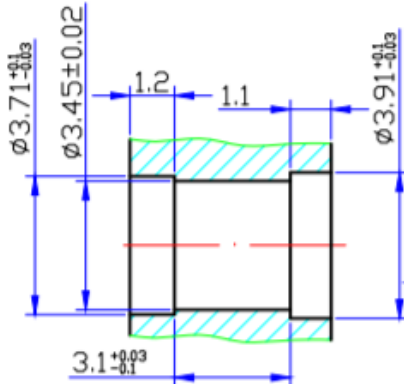

P1CA-SMBUFL-U137-3.4 is a miniature cable assembly, SMPM male bulkhead (full detent) to UFL, 1.37mm flex, 3.4 inch.

Frequency is DC to 6 GHz.

Electrical Specification: $T_{\text{Ambient}} = 25^{\circ}\text{C}$

Parameter	Frequency Range	Units	Min	Typical	Max	Notes
Frequency Range		GHz	DC		6.0	

Mechanical And Environmental Specifications:

Parameter	Description	Notes
Connector 1	SMPM Female Bulkhead Mount	
Connector 2	U.FL Plug	
Length	3.4	
RoHS Compliance	Yes	

Drawing

P1CA-SMBUFL-U137-3.4

Cable Assembly, miniature SMPM male bulkhead (full detent) to UFL, 1.37mm flex, 3.4 inch. SMPM bulkhead connector dimensions equivalent to GPPO B016-B33-02. Frequency DC to 6 GHz.