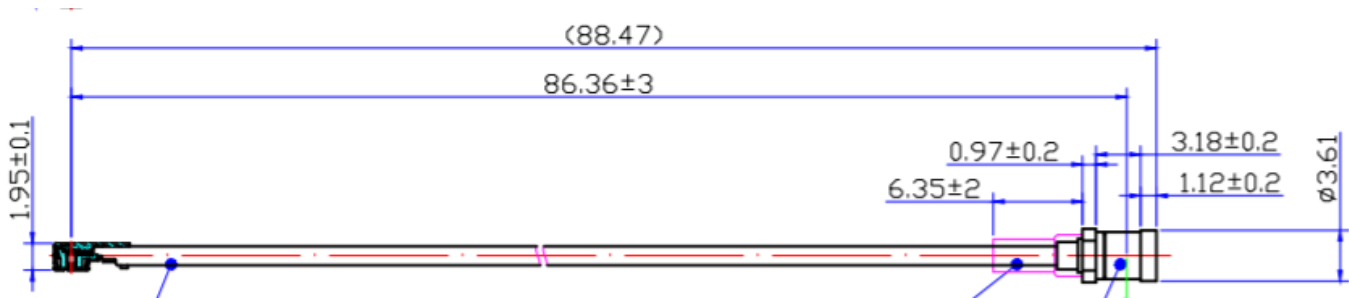

P1CA-SMBUFL-U137-3.4

Cable Assembly, miniature SMPM male bulkhead (full detent) to UFL, 1.37mm flex, 3.4 inch. SMPM bulkhead connector dimensions equivalent to GPPO B016-B33-02. Frequency DC to 6 GHz.

Product Features

P1CA-SMBUFL-U137-3.4 is a miniature cable assembly, SMPM male bulkhead (full detent) to UFL, 1.37mm flex, 3.4 inch.

Frequency is DC to 6 GHz.

Electrical Specification: $T_{\text{Ambient}} = 25^{\circ}\text{C}$

Parameter	Frequency Range	Units	Min	Typical	Max	Notes
Frequency Range		GHz	DC		6.0	

Mechanical And Environmental Specifications:

Parameter	Description	Notes
Connector 1	SMPM Female Bulkhead Mount	
Connector 2	U.FL Plug	
Length	3.4	
RoHS Compliance	Yes	

Drawing

P1CA-SMBUFL-U137-3.4

Cable Assembly, miniature SMPM male bulkhead (full detent) to UFL, 1.37mm flex, 3.4 inch. SMPM bulkhead connector dimensions equivalent to GPPO B016-B33-02. Frequency DC to 6 GHz.