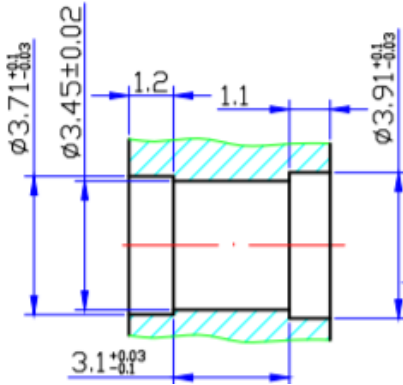

P1CA-SMBUFL-U137-3.4

Cable Assembly, miniature SMPM male bulkhead (full detent) to UFL, 1.37mm flex, 3.4 inch. SMPM bulkhead connector dimensions equivalent to GPPO B016-B33-02. Frequency DC to 6 GHz.

Graph

Product Notes