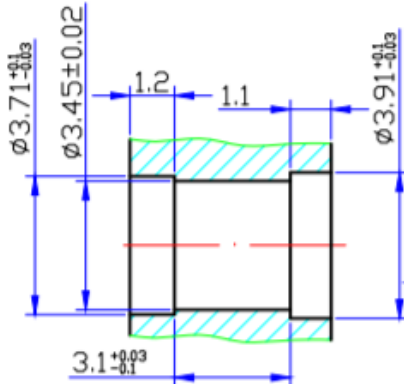

P1CA-SMBUFL-U137-3.4

Cable Assembly, miniature SMPM male bulkhead (full detent) to UFL, 1.37mm flex, 3.4 inch. SMPM bulkhead connector dimensions equivalent to GPPO B016-B33-02. Frequency DC to 6 GHz.

Graph

Product Notes