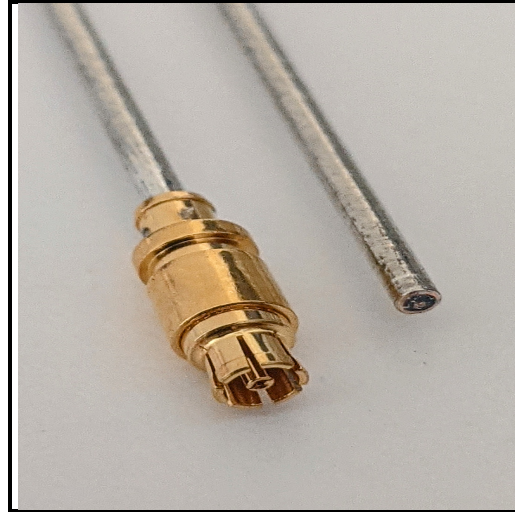

P1CA-SMFPT-047SR-6

Pigtail, SMPM female to square cut end (no trim), .047 semi rigid, 6 inch. Frequency DC - 6GHz.

Product Features

Pigtail, SMPM female to square cut end (no trim), .047 semi rigid, 6 inch.
RF tested over frequency DC - 6GHz.

Mechanical And Environmental Specifications:

Parameter	Description	Notes
Connector 1	SMPM Female	
Connector 2	Pigtail - No Connector	
Length	6.0	
RoHS Compliance	Yes	

Product Notes