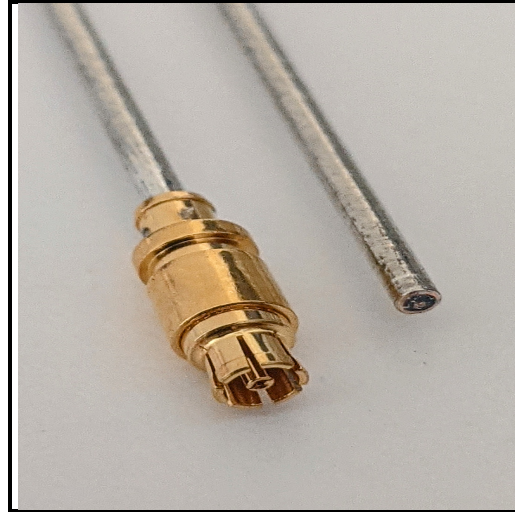

# P1CA-SMFPT-047SR-6

Pigtail, SMPM female to square cut end (no trim), .047 semi rigid, 6 inch. Frequency DC - 6GHz.

## Product Features

Pigtail, SMPM female to square cut end (no trim), .047 semi rigid, 6 inch.  
RF tested over frequency DC - 6GHz.

## Mechanical And Environmental Specifications:

Parameter	Description	Notes
Connector 1	SMPM Female	
Connector 2	Pigtail - No Connector	
Length	6.0	
RoHS Compliance	Yes	