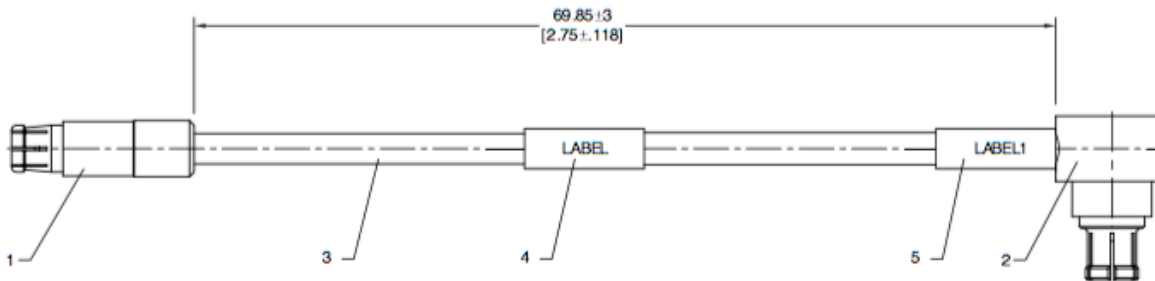

P1CA-SMFRANRF-F047-3

Cable Assembly, SMPM female right angle to nano RF socket (2302339-1), flex .047 cable, 3 inches.

Product Features

Cable Assembly, SMPM female right angle to nano RF socket (2302339-1), flex .047 cable, 3 inches.

Mechanical And Environmental Specifications:

Parameter	Description	Notes
Connector 1	SMPM Female Right Angle	
Connector 2	Nano RF	
Length	3.0	
RoHS Compliance	Yes	

Drawing

Product Notes