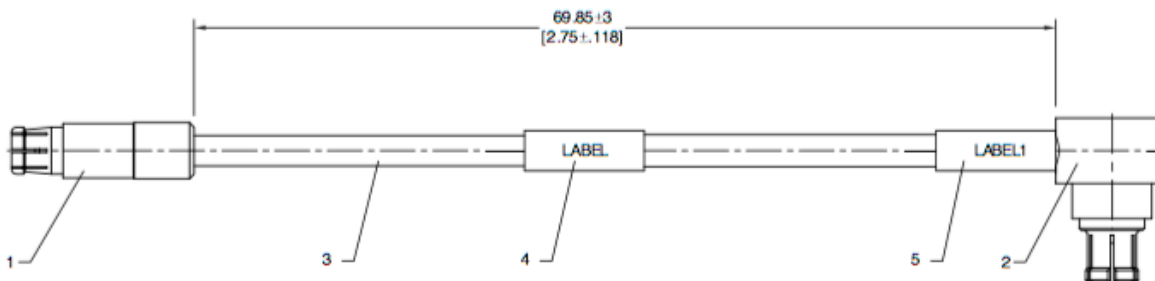

P1CA-SMFRANRF-F047-3

Cable Assembly, SMPM female right angle to nano RF socket (2302339-1), flex .047 cable, 3 inches.

Product Features

Cable Assembly, SMPM female right angle to nano RF socket (2302339-1), flex .047 cable, 3 inches.

Mechanical And Environmental Specifications:

Parameter	Description	Notes
Connector 1	SMPM Female Right Angle	
Connector 2	Nano RF	
Length	3.0	
RoHS Compliance	Yes	

Drawing

Product Notes

P1CA-SMFRANRF-F047-3

Cable Assembly, SMPM female right angle to nano RF socket (2302339-1), flex .047
cable, 3 inches.