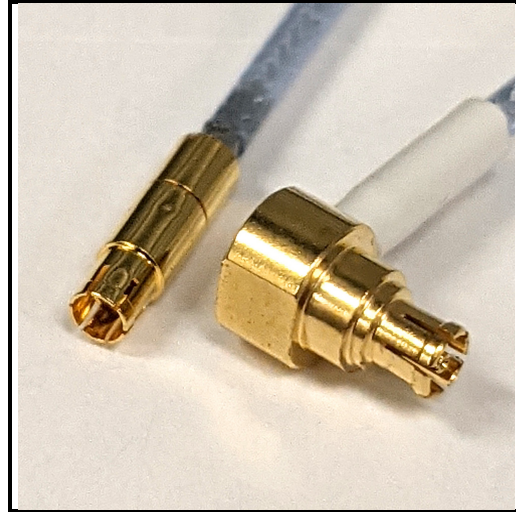

P1CA-SMFRANRF-F047-3

Cable Assembly, SMPM female right angle to nano RF socket (2302339-1), flex .047 cable, 3 inches.

Product Features

Cable Assembly, SMPM female right angle to nano RF socket (2302339-1), flex .047 cable, 3 inches.

Mechanical And Environmental Specifications:

Parameter	Description	Notes
Connector 1	SMPM Female Right Angle	
Connector 2	Nano RF	
Length	3.0	
RoHS Compliance	Yes	

Drawing

Product Notes

P1CA-SMFRANRF-F047-3

Cable Assembly, SMPM female right angle to nano RF socket (2302339-1), flex .047
cable, 3 inches.