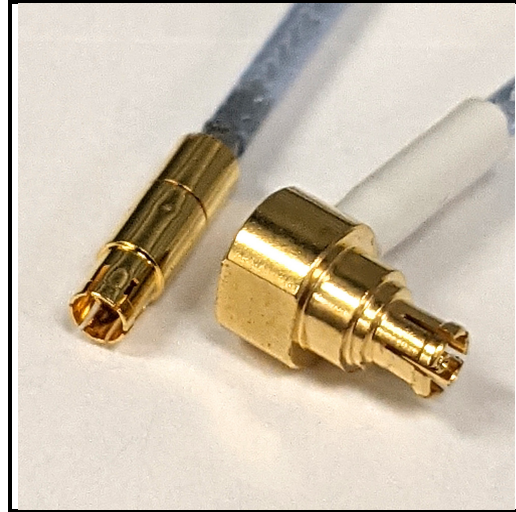

# P1CA-SMFRANRF-F047-3

Cable Assembly, SMPM female right angle to nano RF socket (2302339-1), flex .047 cable, 3 inches.

## Product Features

Cable Assembly, SMPM female right angle to nano RF socket (2302339-1), flex .047 cable, 3 inches.

## Mechanical And Environmental Specifications:

Parameter	Description	Notes
Connector 1	SMPM Female Right Angle	
Connector 2	Nano RF	
Length	3.0	
RoHS Compliance	Yes	