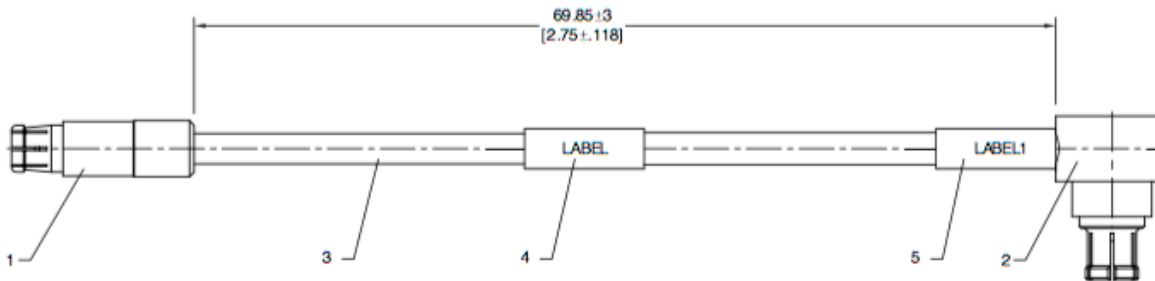

P1CA-SMFRANRF-F047-3

Cable Assembly, SMPM female right angle to nano RF socket (2302339-1), flex .047 cable, 3 inches.

Product Features

Cable Assembly, SMPM female right angle to nano RF socket (2302339-1), flex .047 cable, 3 inches.

Mechanical And Environmental Specifications:

Parameter	Description	Notes
Connector 1	SMPM Female Right Angle	
Connector 2	Nano RF	
Length	3.0	
RoHS Compliance	Yes	

Drawing

Product Notes

P1CA-SMFRANRF-F047-3

Cable Assembly, SMPM female right angle to nano RF socket (2302339-1), flex .047
cable, 3 inches.