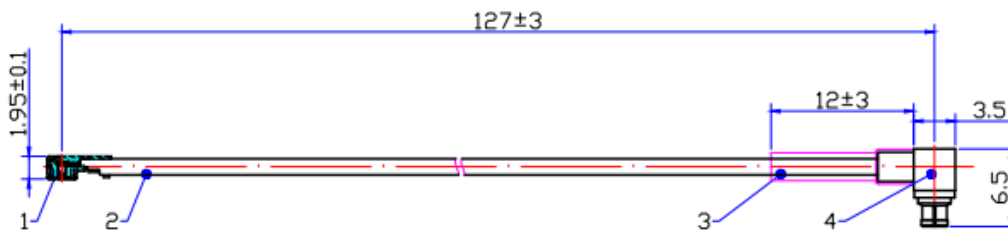

P1CA-SMFRAUFL-U137-5

Cable Assembly, SMPM female right angle to U.FL Right Angle Plug, 1.37mm flex, 5 inch.

Product Features

Cable Assembly, SMPM female right angle to U.FL Right Angle Plug, 1.37mm flex, 5 inch.

Electrical Specification: $T_{\text{Ambient}} = 25^{\circ}\text{C}$

Parameter	Frequency Range	Units	Min	Typical	Max	Notes
Frequency Range		GHz	DC		6.0	

Mechanical And Environmental Specifications:

Parameter	Description	Notes
Connector 1	SMPM Female Right Angle	
Connector 2	U.FL Plug	
Length	5.0	
RoHS Compliance	Yes	

Drawing

P1CA-SMFRAUFL-U137-5

Cable Assembly, SMPM female right angle to U.FL Right Angle Plug, 1.37mm flex, 5 inch.

Product Notes