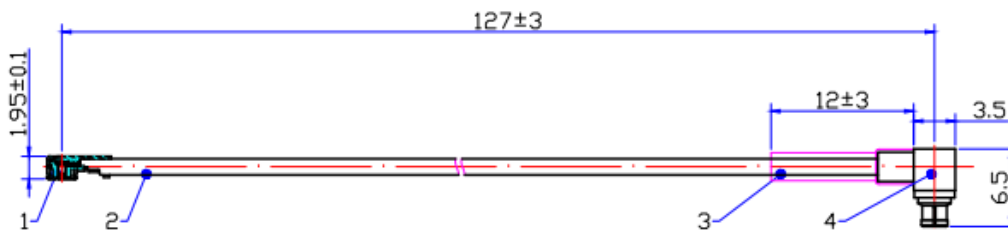

# P1CA-SMFRAUFL-U137-5

Cable Assembly, SMPM female right angle to U.FL Right Angle Plug, 1.37mm flex, 5 inch.

## Product Features

Cable Assembly, SMPM female right angle to U.FL Right Angle Plug, 1.37mm flex, 5 inch.

Electrical Specification:  $T_{\text{Ambient}} = 25^{\circ}\text{C}$

| Parameter       | Frequency Range | Units | Min | Typical | Max | Notes |
|-----------------|-----------------|-------|-----|---------|-----|-------|
| Frequency Range |                 | GHz   | DC  |         | 6.0 |       |

Mechanical And Environmental Specifications:

| Parameter       | Description             | Notes |
|-----------------|-------------------------|-------|
| Connector 1     | SMPM Female Right Angle |       |
| Connector 2     | U.FL Plug               |       |
| Length          | 5.0                     |       |
| RoHS Compliance | Yes                     |       |