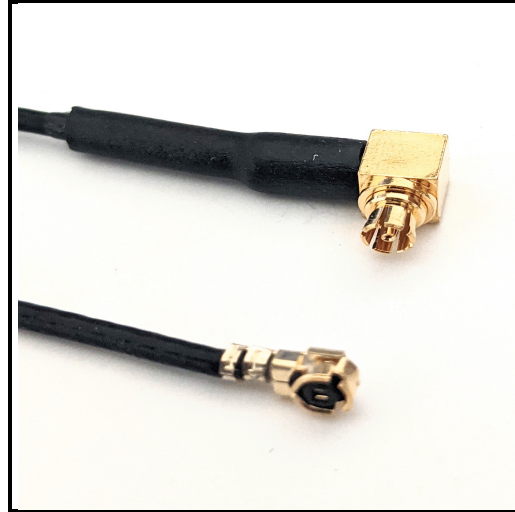

# P1CA-SMFRAUFL-U137-5

Cable Assembly, SMPM female right angle to U.FL Right Angle Plug, 1.37mm flex, 5 inch.

## Product Features

Cable Assembly, SMPM female right angle to U.FL Right Angle Plug, 1.37mm flex, 5 inch.

Electrical Specification:  $T_{\text{Ambient}} = 25^{\circ}\text{C}$

Parameter	Frequency Range	Units	Min	Typical	Max	Notes
Frequency Range		GHz	DC		6.0	

Mechanical And Environmental Specifications:

Parameter	Description	Notes
Connector 1	SMPM Female Right Angle	
Connector 2	U.FL Plug	
Length	5.0	
RoHS Compliance	Yes	

Drawing