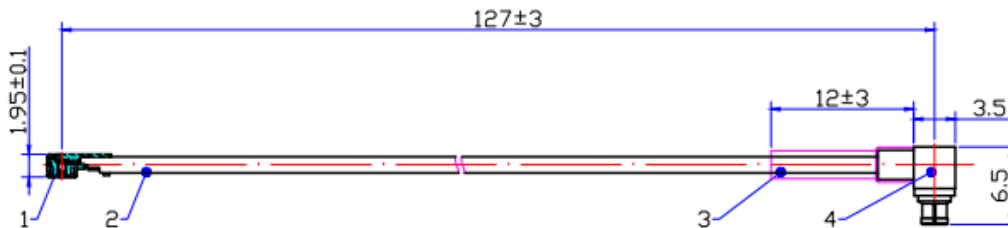

# P1CA-SMFRAUFL-U137-5

Cable Assembly, SMPM female right angle to U.FL Right Angle Plug, 1.37mm flex, 5 inch.

## Product Features

Cable Assembly, SMPM female right angle to U.FL Right Angle Plug, 1.37mm flex, 5 inch.

Electrical Specification:  $T_{\text{Ambient}} = 25^{\circ}\text{C}$

Parameter	Frequency Range	Units	Min	Typical	Max	Notes
Frequency Range		GHz	DC		6.0	

Mechanical And Environmental Specifications:

Parameter	Description	Notes
Connector 1	SMPM Female Right Angle	
Connector 2	U.FL Plug	
Length	5.0	
RoHS Compliance	Yes	

Drawing