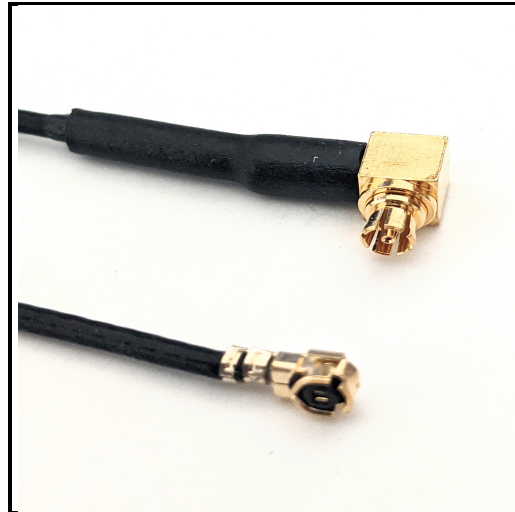

# P1CA-SMFRAUFL-U137-5

Cable Assembly, SMPM female right angle to U.FL Right Angle Plug, 1.37mm flex, 5 inch.

## Product Features

Cable Assembly, SMPM female right angle to U.FL Right Angle Plug, 1.37mm flex, 5 inch.

Electrical Specification:  $T_{\text{Ambient}} = 25^{\circ}\text{C}$

| Parameter       | Frequency Range | Units | Min | Typical | Max | Notes |
|-----------------|-----------------|-------|-----|---------|-----|-------|
| Frequency Range |                 | GHz   | DC  |         | 6.0 |       |

Mechanical And Environmental Specifications:

| Parameter       | Description             | Notes |
|-----------------|-------------------------|-------|
| Connector 1     | SMPM Female Right Angle |       |
| Connector 2     | U.FL Plug               |       |
| Length          | 5.0                     |       |
| RoHS Compliance | Yes                     |       |