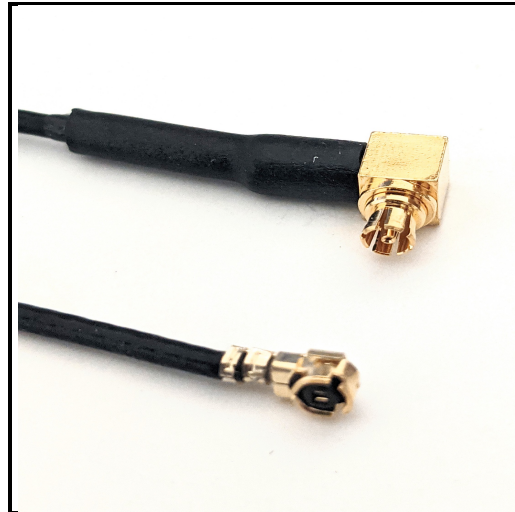

P1CA-SMFRAUFL-U137-5

Cable Assembly, SMPM female right angle to U.FL Right Angle Plug, 1.37mm flex, 5 inch.

Product Features

Cable Assembly, SMPM female right angle to U.FL Right Angle Plug, 1.37mm flex, 5 inch.

Electrical Specification: $T_{\text{Ambient}} = 25^{\circ}\text{C}$

Parameter	Frequency Range	Units	Min	Typical	Max	Notes
Frequency Range		GHz	DC		6.0	

Mechanical And Environmental Specifications:

Parameter	Description	Notes
Connector 1	SMPM Female Right Angle	
Connector 2	U.FL Plug	
Length	5.0	
RoHS Compliance	Yes	

Drawing

P1CA-SMFRAUFL-U137-5

Cable Assembly, SMPM female right angle to U.FL Right Angle Plug, 1.37mm flex, 5 inch.

Product Notes