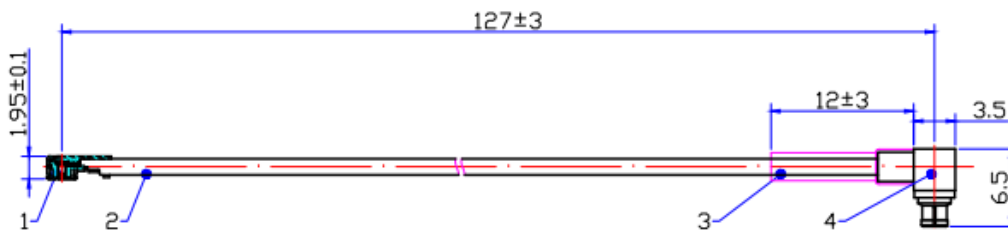

# P1CA-SMFRAUFL-U137-5

Cable Assembly, SMPM female right angle to U.FL Right Angle Plug, 1.37mm flex, 5 inch.

## Product Features

Cable Assembly, SMPM female right angle to U.FL Right Angle Plug, 1.37mm flex, 5 inch.

Electrical Specification:  $T_{\text{Ambient}} = 25^{\circ}\text{C}$

Parameter	Frequency Range	Units	Min	Typical	Max	Notes
Frequency Range		GHz	DC		6.0	

Mechanical And Environmental Specifications:

Parameter	Description	Notes
Connector 1	SMPM Female Right Angle	
Connector 2	U.FL Plug	
Length	5.0	
RoHS Compliance	Yes	

Drawing