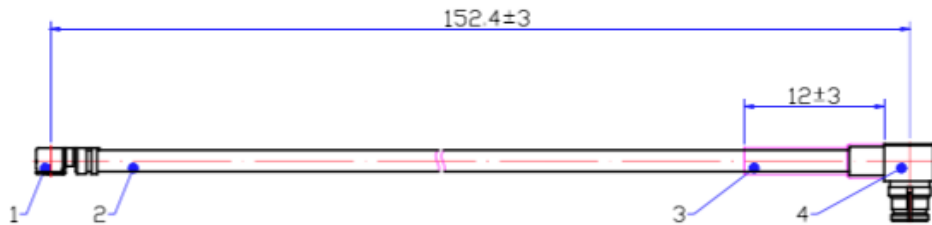

Product Features

P1CA-SPFRAUFL-RG178-6 is a 50 Ohm flexible RF cable, SMP female right angle to U.FL right angle. The cable is RG178 and is 6 inches long, measured connector center line to center line. This cable has an outer diameter of 0.07 inch (1.8 mm) and is designed to operate up to 6 GHz.

Electrical Specification: T_{Ambient} = 25° C

Parameter	Frequency Range	Units	Min	Typical	Max	Notes
Frequency Range		GHz	DC		6.0	

Mechanical And Environmental Specifications:

Parameter	Description	Notes
Connector 1	SMP Female Right Angle	
Connector 2	U.FL Male	
Length	6.0	
RoHS Compliance	Yes	

Drawing

Product Notes

Cable Assembly, SMP female right angle to U.FL Right Angle Plug, RG178, 6 inches,
measured connector center line to center line.

Typical lead time is 4 weeks.