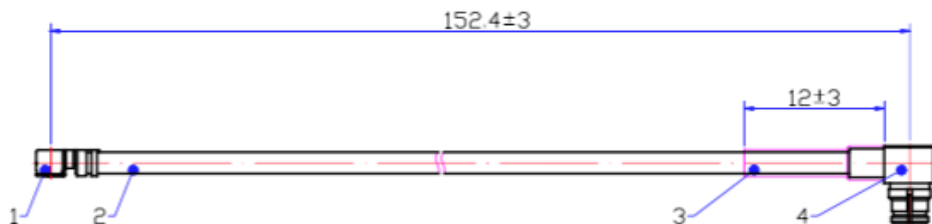

**Product Features**

P1CA-SPFRAUFL-RG178-6 is a 50 Ohm flexible RF cable, SMP female right angle to U.FL right angle. The cable is RG178 and is 6 inches long, measured connector center line to center line. This cable has an outer diameter of 0.07 inch (1.8 mm) and is designed to operate up to 6 GHz.

**Electrical Specification: T<sub>Ambient</sub> = 25° C**

Parameter	Frequency Range	Units	Min	Typical	Max	Notes
Frequency Range		GHz	DC		6.0	

**Mechanical And Environmental Specifications:**

Parameter	Description	Notes
Connector 1	SMP Female Right Angle	
Connector 2	U.FL Male	
Length	6.0	
RoHS Compliance	Yes	

**Drawing**

**Product Notes**

Cable Assembly, SMP female right angle to U.FL Right Angle Plug, RG178, 6 inches,  
measured connector center line to center line.

---

Typical lead time is 4 weeks.