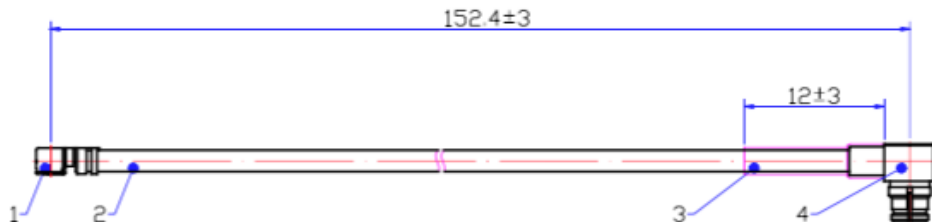

**Product Features**

P1CA-SPFRAUFL-RG178-6 is a 50 Ohm flexible RF cable, SMP female right angle to U.FL right angle. The cable is RG178 and is 6 inches long, measured connector center line to center line. This cable has an outer diameter of 0.07 inch (1.8 mm) and is designed to operate up to 6 GHz.

**Electrical Specification: T<sub>Ambient</sub> = 25° C**

Parameter	Frequency Range	Units	Min	Typical	Max	Notes
Frequency Range		GHz	DC		6.0	

**Mechanical And Environmental Specifications:**

Parameter	Description	Notes
Connector 1	SMP Female Right Angle	
Connector 2	U.FL Male	
Length	6.0	
RoHS Compliance	Yes	

**Drawing**

**Product Notes**

Cable Assembly, SMP female right angle to U.FL Right Angle Plug, RG178, 6 inches,  
measured connector center line to center line.

---

Typical lead time is 4 weeks.