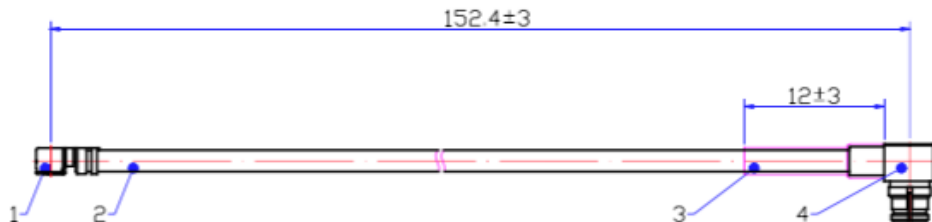

Product Features

P1CA-SPFRAUFL-RG178-6 is a 50 Ohm flexible RF cable, SMP female right angle to U.FL right angle. The cable is RG178 and is 6 inches long, measured connector center line to center line. This cable has an outer diameter of 0.07 inch (1.8 mm) and is designed to operate up to 6 GHz.

Electrical Specification: T_{Ambient} = 25° C

Parameter	Frequency Range	Units	Min	Typical	Max	Notes
Frequency Range		GHz	DC		6.0	

Mechanical And Environmental Specifications:

Parameter	Description	Notes
Connector 1	SMP Female Right Angle	
Connector 2	U.FL Male	
Length	6.0	
RoHS Compliance	Yes	

Drawing

Product Notes

Typical lead time is 4 weeks.