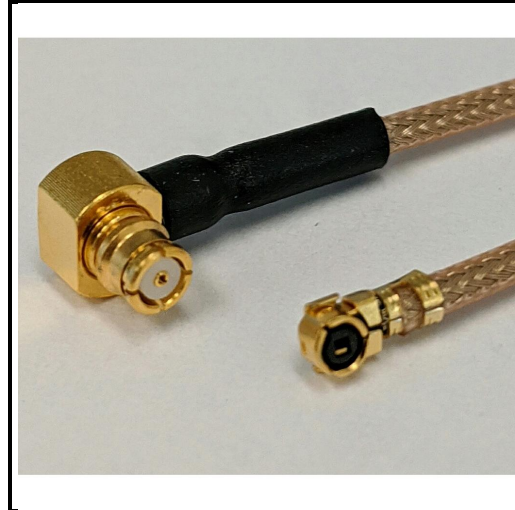

P1CA-SPFRAUFL-U137-6

Cable Assembly, SMP female right angle to U.FL Right Angle Plug, 1 mm flex cable, 6 inches, measured connector center line to center line.

Product Features

P1CA-SPFRAUFL-U137-6 is a 50 Ohm RF cable assembly, SMP female right angle to U.FL plug.

The cable is ultraminiature 1 mm diameter flex, 6 inch length.

Frequency is DC to 6 GHz.

Electrical Specification: $T_{\text{Ambient}} = 25^{\circ}\text{C}$

Parameter	Frequency Range	Units	Min	Typical	Max	Notes
Frequency Range		GHz	DC		6.0	

Mechanical And Environmental Specifications:

Parameter	Description	Notes
Connector 1	SMP Female Right Angle	
Connector 2	U.FL Male	
Length	6.0	
RoHS Compliance	Yes	

Product Notes

Typical lead time is 4 weeks.