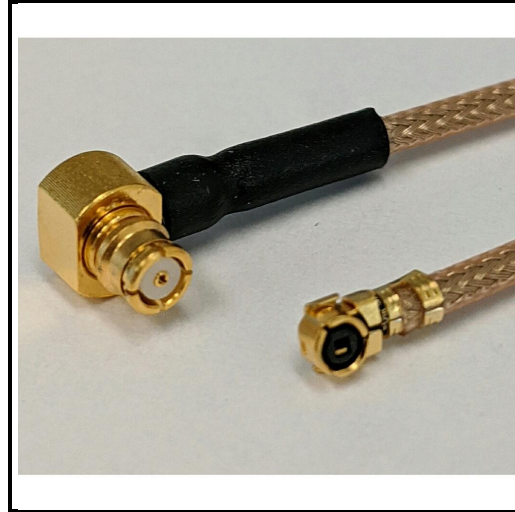

P1CA-SPFRAUFL-U137-6

Cable Assembly, SMP female right angle to U.FL Right Angle Plug, 1 mm flex cable, 6 inches, measured connector center line to center line.

Product Features

P1CA-SPFRAUFL-U137-6 is a 50 Ohm RF cable assembly, SMP female right angle to U.FL plug.

The cable is ultraminiature 1 mm diameter flex, 6 inch length.

Frequency is DC to 6 GHz.

Electrical Specification: $T_{\text{Ambient}} = 25^{\circ}\text{C}$

Parameter	Frequency Range	Units	Min	Typical	Max	Notes
Frequency Range		GHz	DC		6.0	

Mechanical And Environmental Specifications:

Parameter	Description	Notes
Connector 1	SMP Female Right Angle	
Connector 2	U.FL Male	
Length	6.0	
RoHS Compliance	Yes	

Product Notes

Typical lead time is 4 weeks.